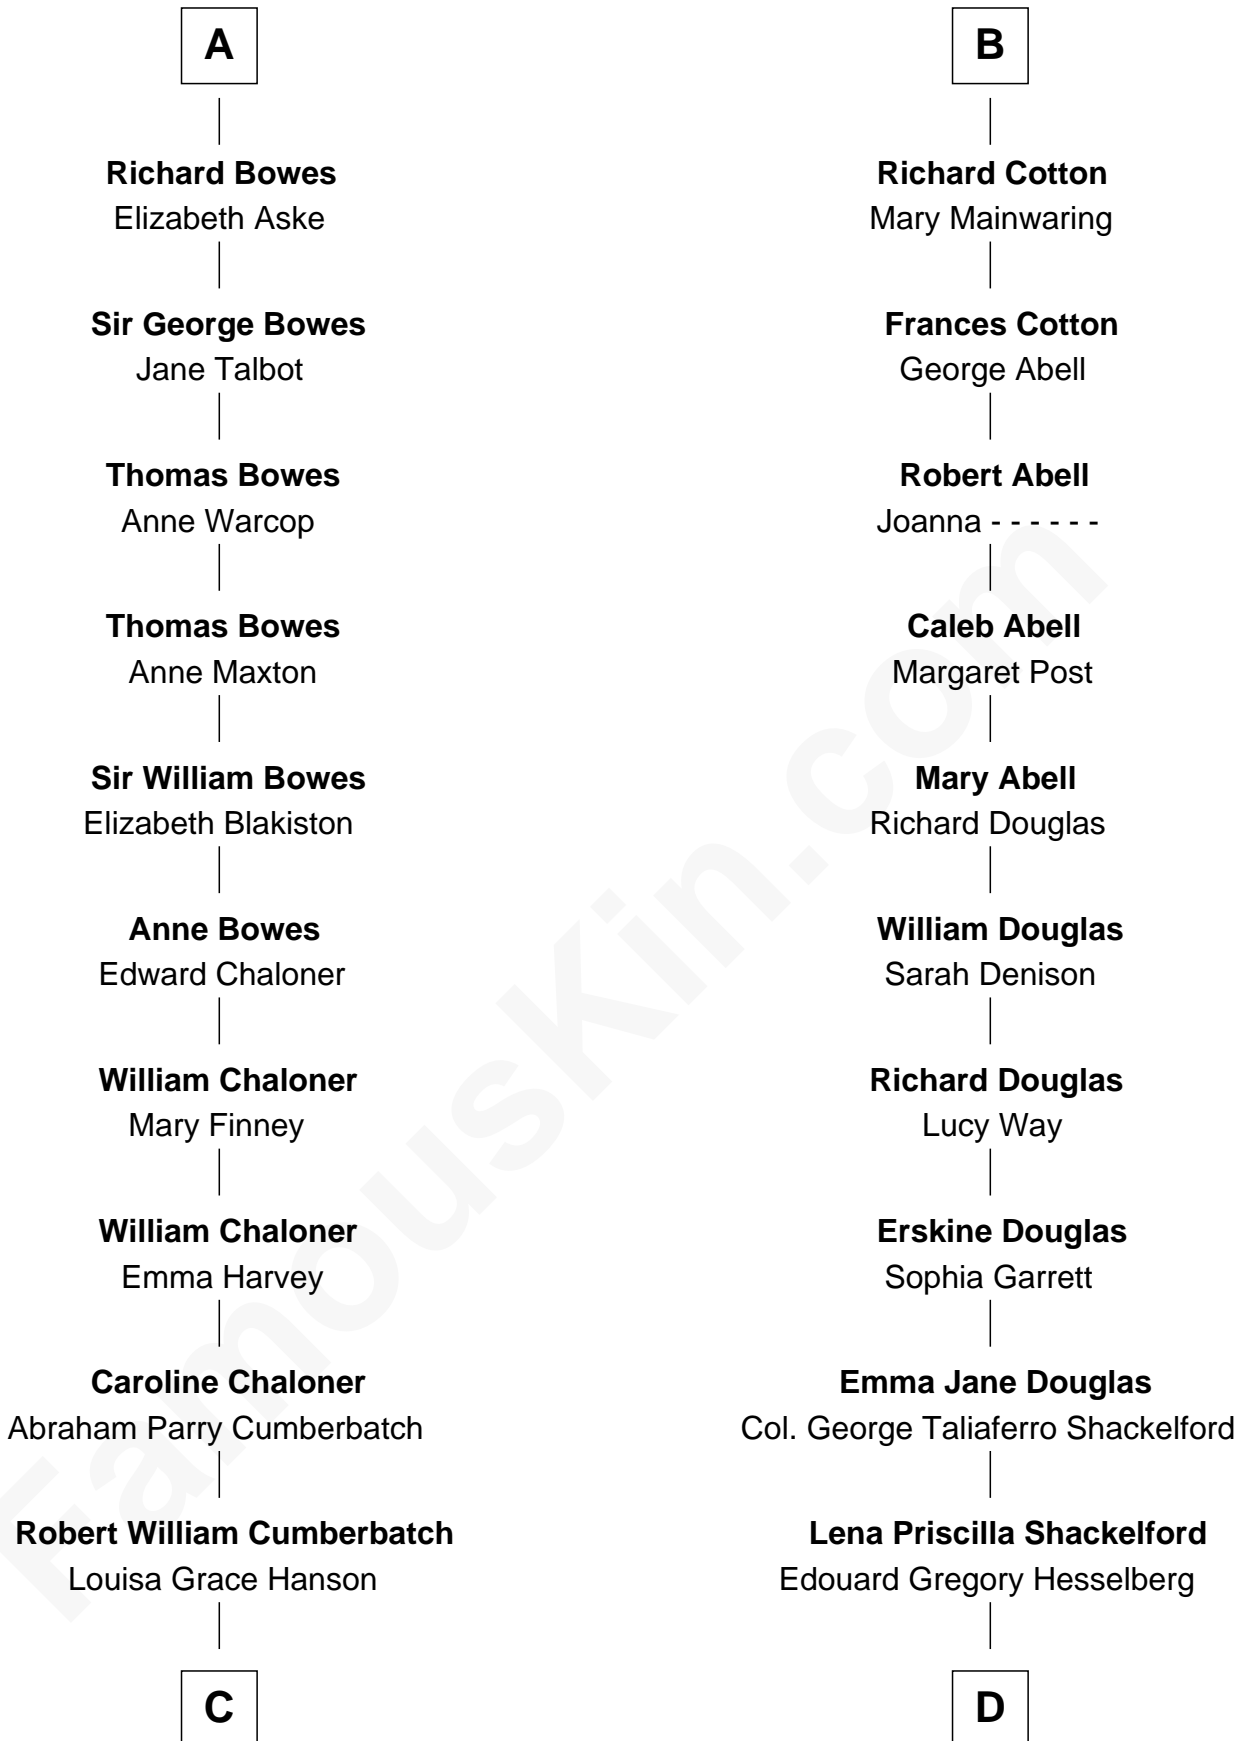

FamousKin.com

Relationship Chart of

Benedict Cumberbatch
Movie, Television and Stage Actor

19th cousin 1 time removed of

Illeana Douglas
TV and Movie Actress

Sir Thomas de Berkeley
 Joan de Ferrers

C

Henry Alfred Cumberbatch
Hélène Gertrude Rees