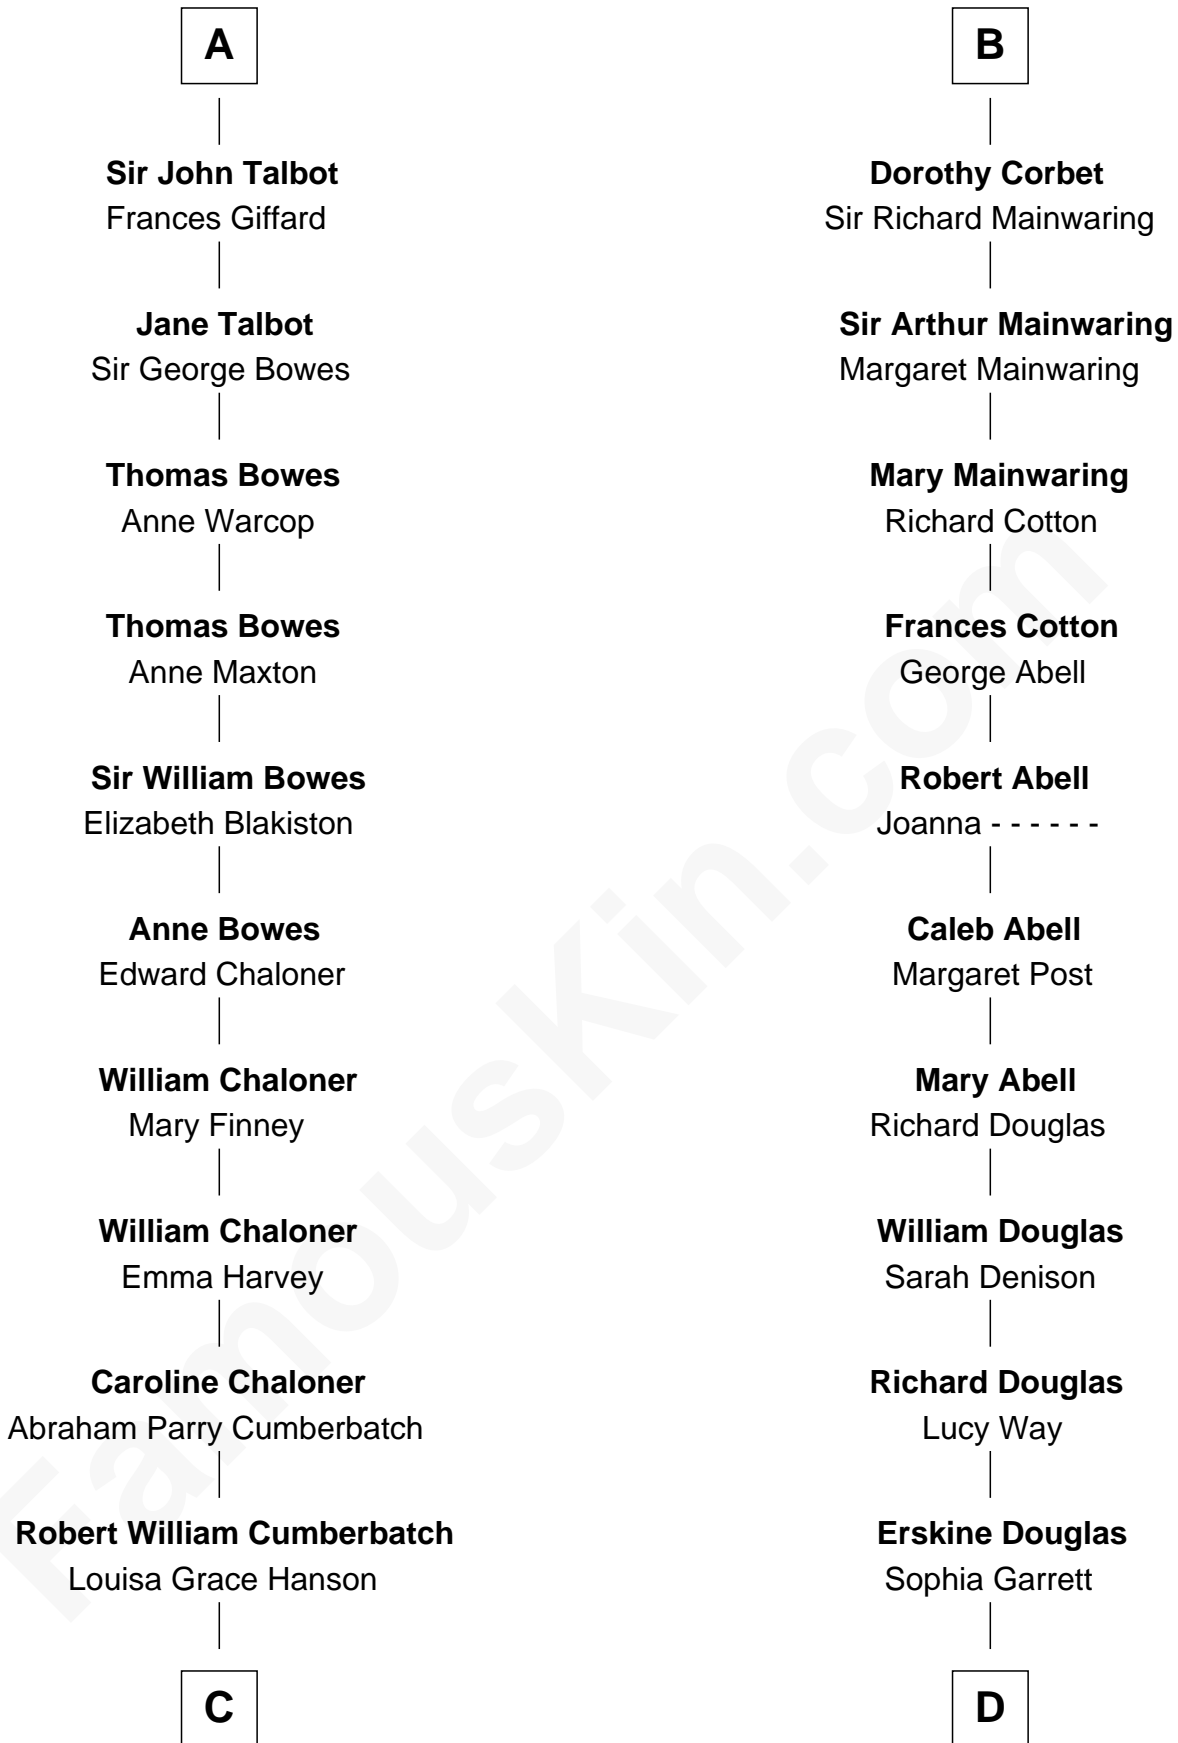

**FamousKin.com**  
**Relationship Chart of**  
**Benedict Cumberbatch**  
*Movie, Television and Stage Actor*

20th cousin 1 time removed of

**Illeana Douglas**  
*TV and Movie Actress*

**Sir Edmund Boteler**  
 Joan FitzGerald

**C**

**Henry Alfred Cumberbatch**

Hélène Gertrude Rees

**Henry Carlton Cumberbatch**

Pauline Ellen Laing Congdon

**Timothy Carlton Congdon Cumberbatch**

Wanda Ventham

**Benedict Cumberbatch**

*Movie, Television and Stage Actor*

**D**

**Emma Jane Douglas**

Col. George Taliaferro Shackelford

**Lena Priscilla Shackelford**

Edouard Gregory Hesselberg

**Melvyn Edouard Hesselberg**

Rosalind Hightower