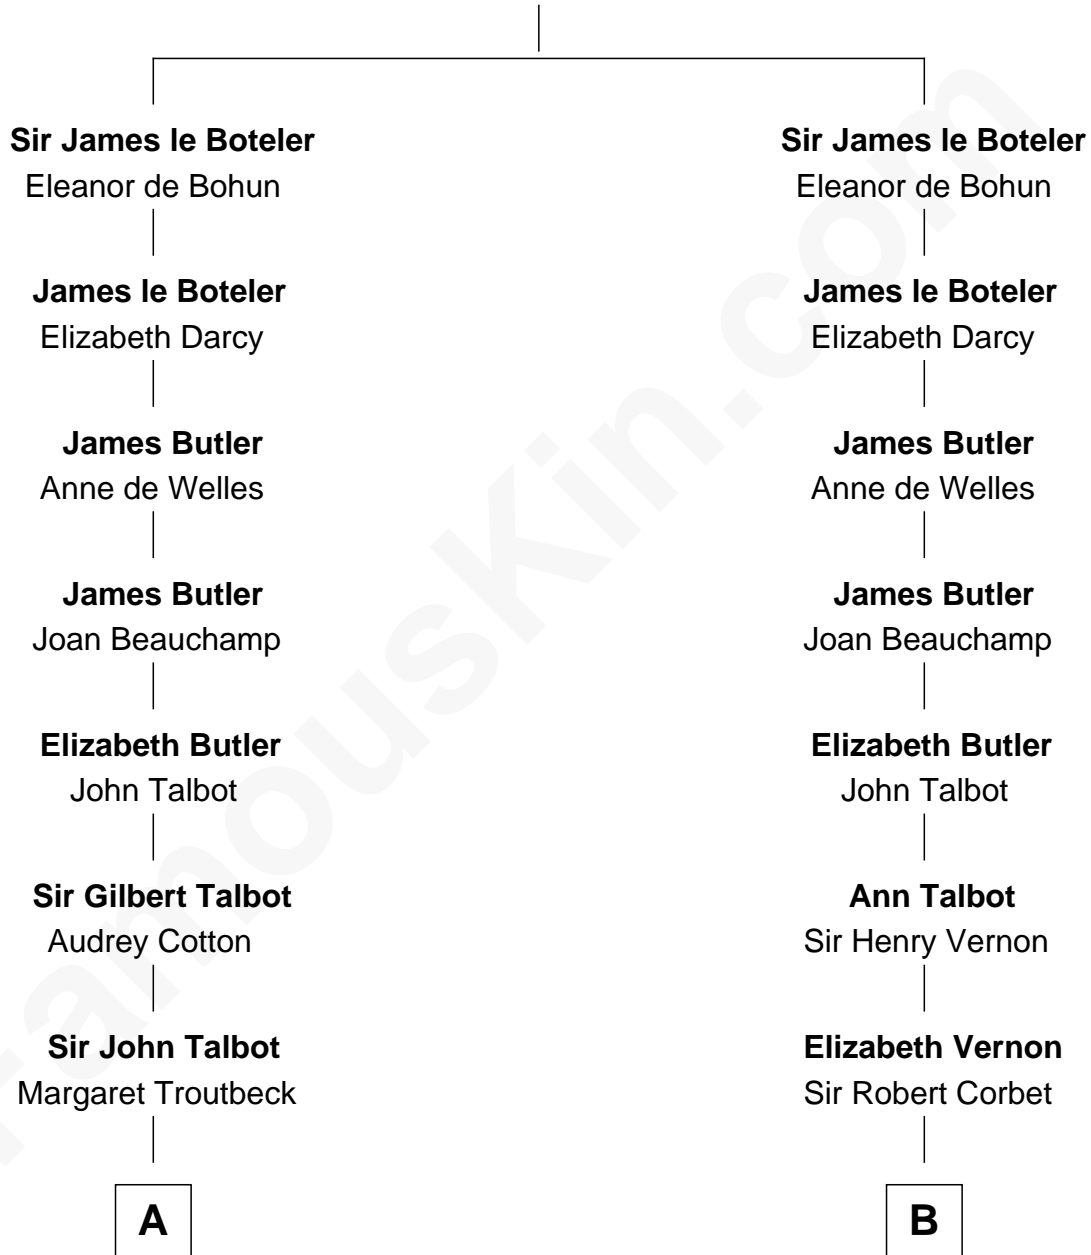

**FamousKin.com**  
**Relationship Chart of**  
**Benedict Cumberbatch**  
*Movie, Television and Stage Actor*

20th cousin 1 time removed of

**Illeana Douglas**  
*TV and Movie Actress*

**Sir Edmund Boteler**  
 Joan FitzGerald

**C**

**Henry Alfred Cumberbatch**

Hélène Gertrude Rees

**Henry Carlton Cumberbatch**

Pauline Ellen Laing Congdon

**Timothy Carlton Congdon Cumberbatch**

Wanda Ventham

**Benedict Cumberbatch**

*Movie, Television and Stage Actor*

**D**

**Emma Jane Douglas**

Col. George Taliaferro Shackelford

**Lena Priscilla Shackelford**

Edouard Gregory Hesselberg

**Melvyn Edouard Hesselberg**

Rosalind Hightower