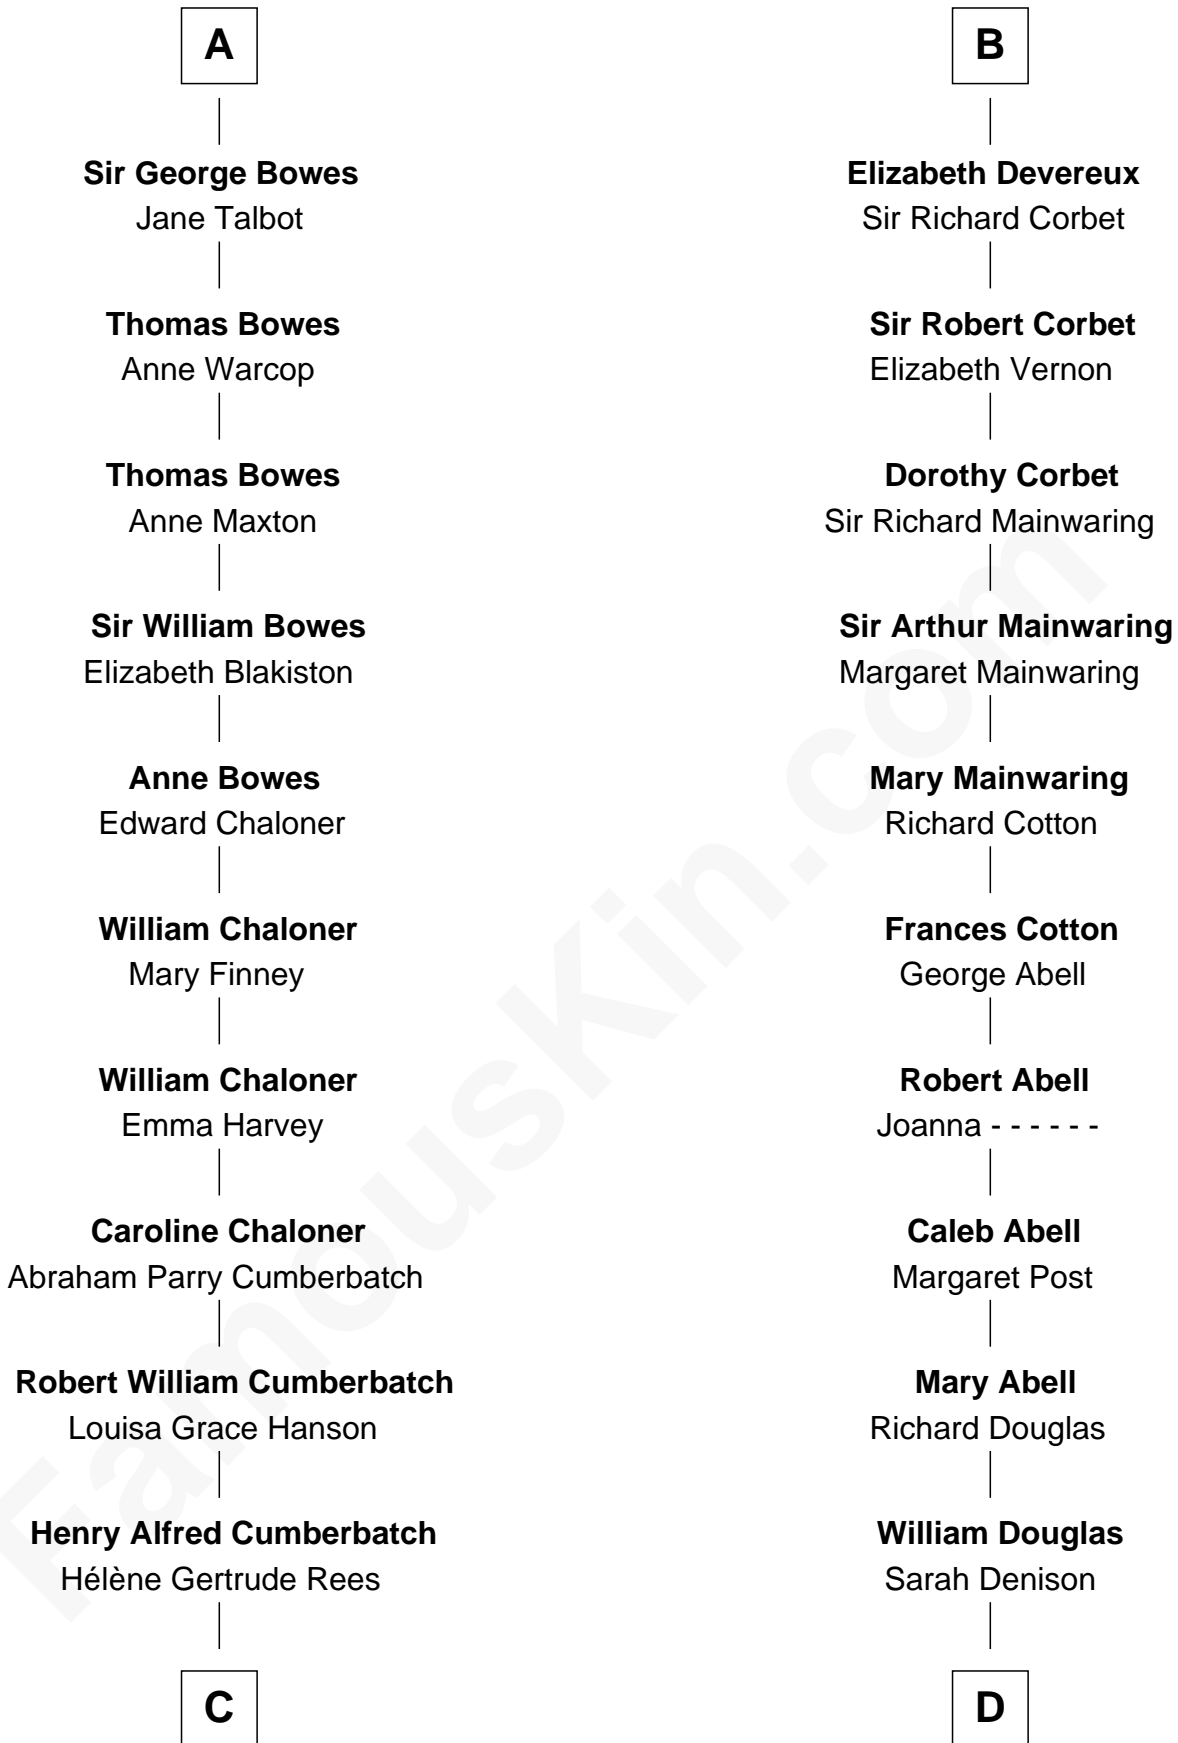

# FamousKin.com Relationship Chart of

**Benedict Cumberbatch**

*Movie, Television and Stage Actor*

19th cousin 2 times removed of

**Melvyn Douglas**

*Movie Actor*

**Sir Hugh I de Audley**

Iseult de Mortimer

**C**

**Henry Carlton Cumberbatch**

Pauline Ellen Laing Congdon

**Timothy Carlton Congdon Cumberbatch**

Wanda Ventham

**Benedict Cumberbatch**

*Movie, Television and Stage Actor*

**D**

**Richard Douglas**

Lucy Way

**Erskine Douglas**

Sophia Garrett

**Emma Jane Douglas**

Col. George Taliaferro Shackelford

**Lena Priscilla Shackelford**

Edouard Gregory Hesselberg