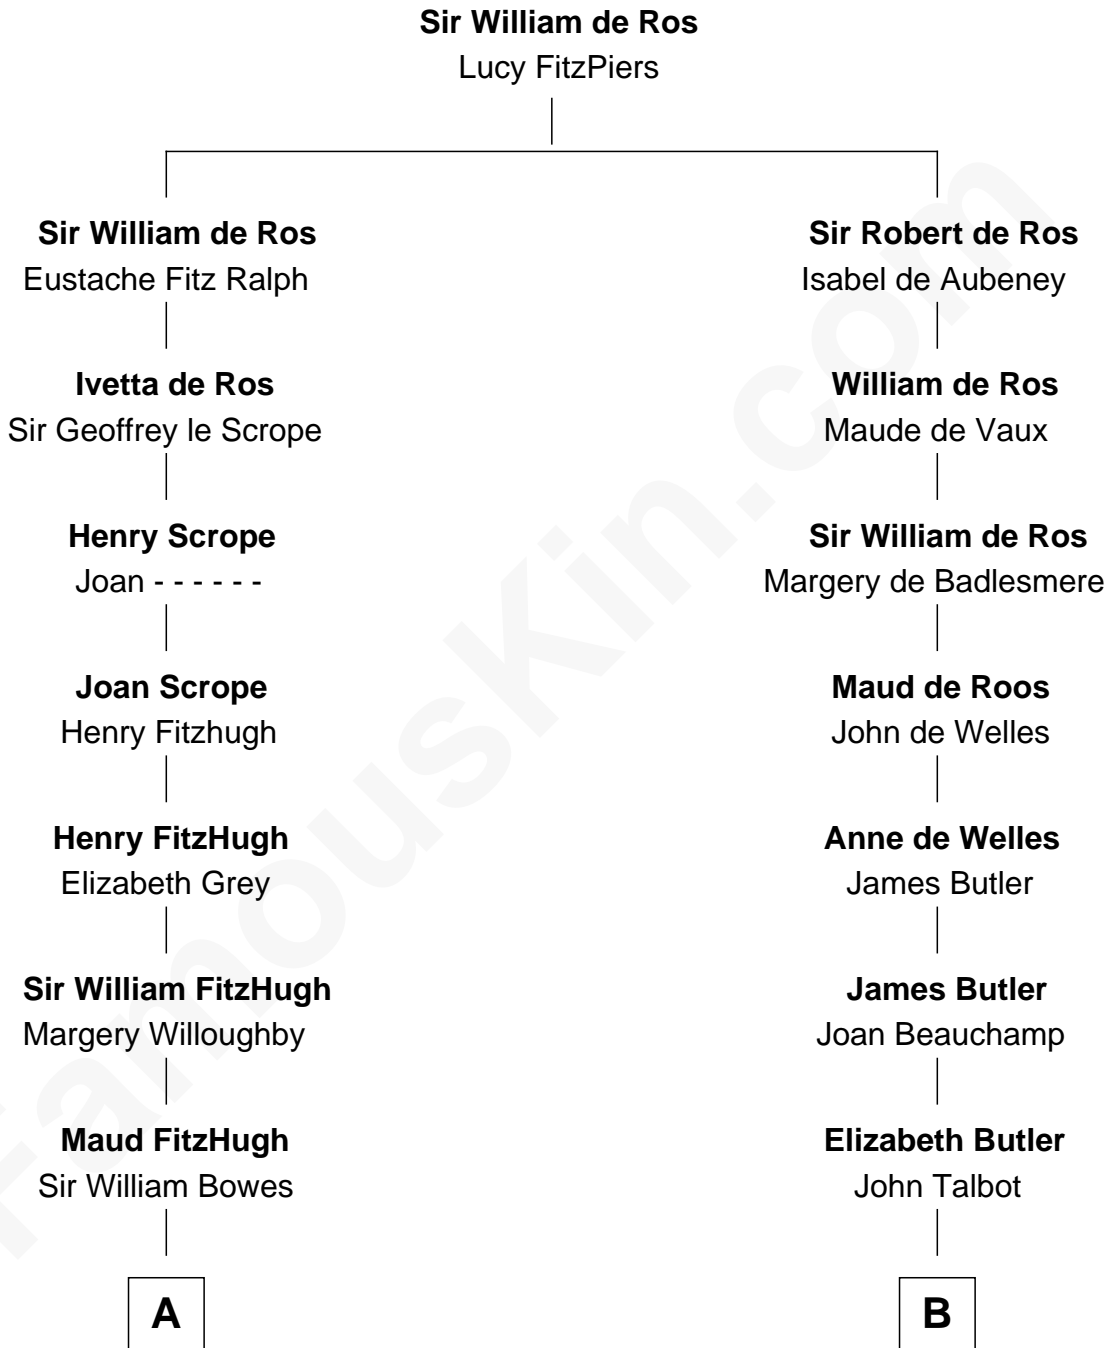

FamousKin.com
Relationship Chart of
Benedict Cumberbatch
Movie, Television and Stage Actor

21st cousin of

Melvyn Douglas
Movie Actor

C

Robert William Cumberbatch

Louisa Grace Hanson

Henry Alfred Cumberbatch

Richard Douglas

Lucy Way

Erskine Douglas

Sophia Garrett

Emma Jane Douglas

Col. George Taliaferro Shackelford

Lena Priscilla Shackelford

Edouard Gregory Hesselberg