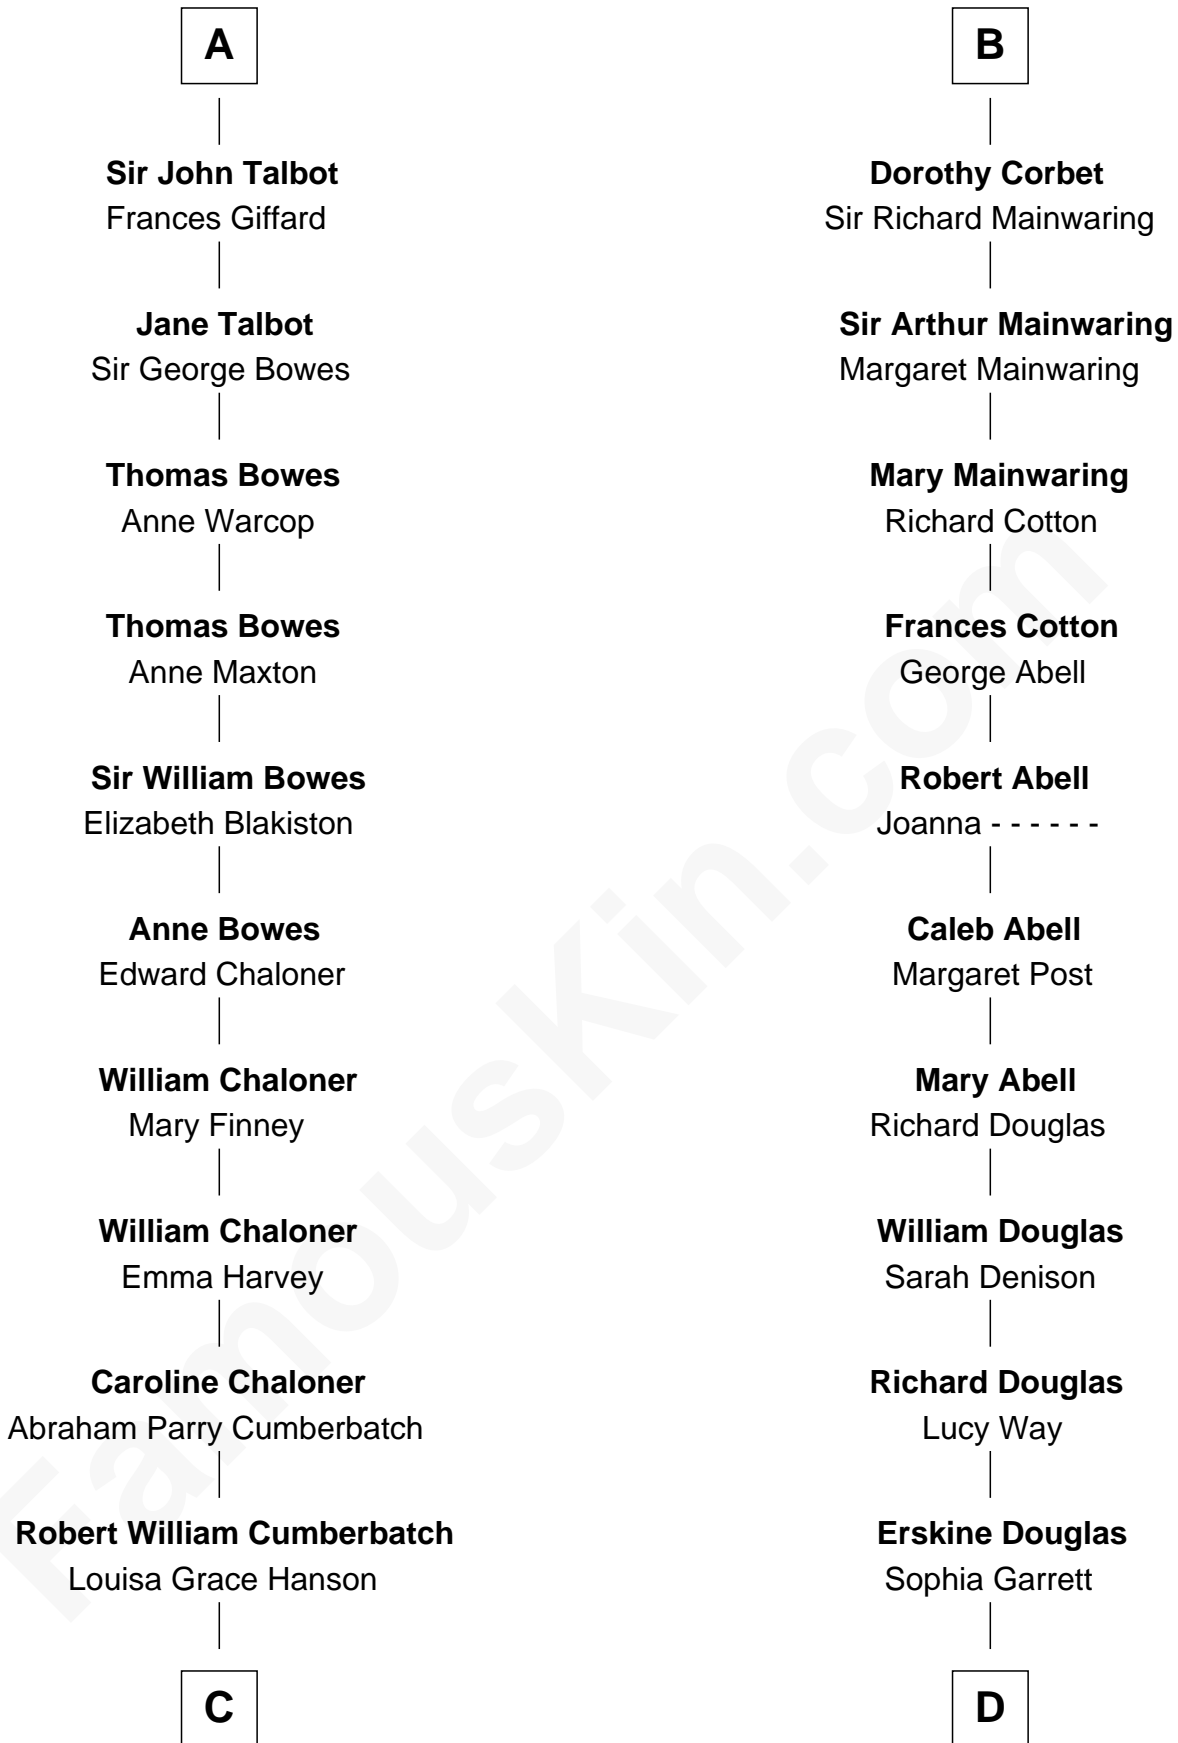

# FamousKin.com Relationship Chart of

**Benedict Cumberbatch**  
*Movie, Television and Stage Actor*

19th cousin 1 time removed of

**Melvyn Douglas**  
*Movie Actor*

**Sir Richard de Burgh**

Margaret - - - - -

**C**

**Henry Alfred Cumberbatch**  
Hélène Gertrude Rees

**Henry Carlton Cumberbatch**  
Pauline Ellen Laing Congdon

**Timothy Carlton Congdon Cumberbatch**  
Wanda Ventham

**Benedict Cumberbatch**  
*Movie, Television and Stage Actor*

**D**

**Emma Jane Douglas**  
Col. George Taliaferro Shackelford

**Lena Priscilla Shackelford**  
Edouard Gregory Hesselberg

**Melvyn Douglas**  
*Movie Actor*