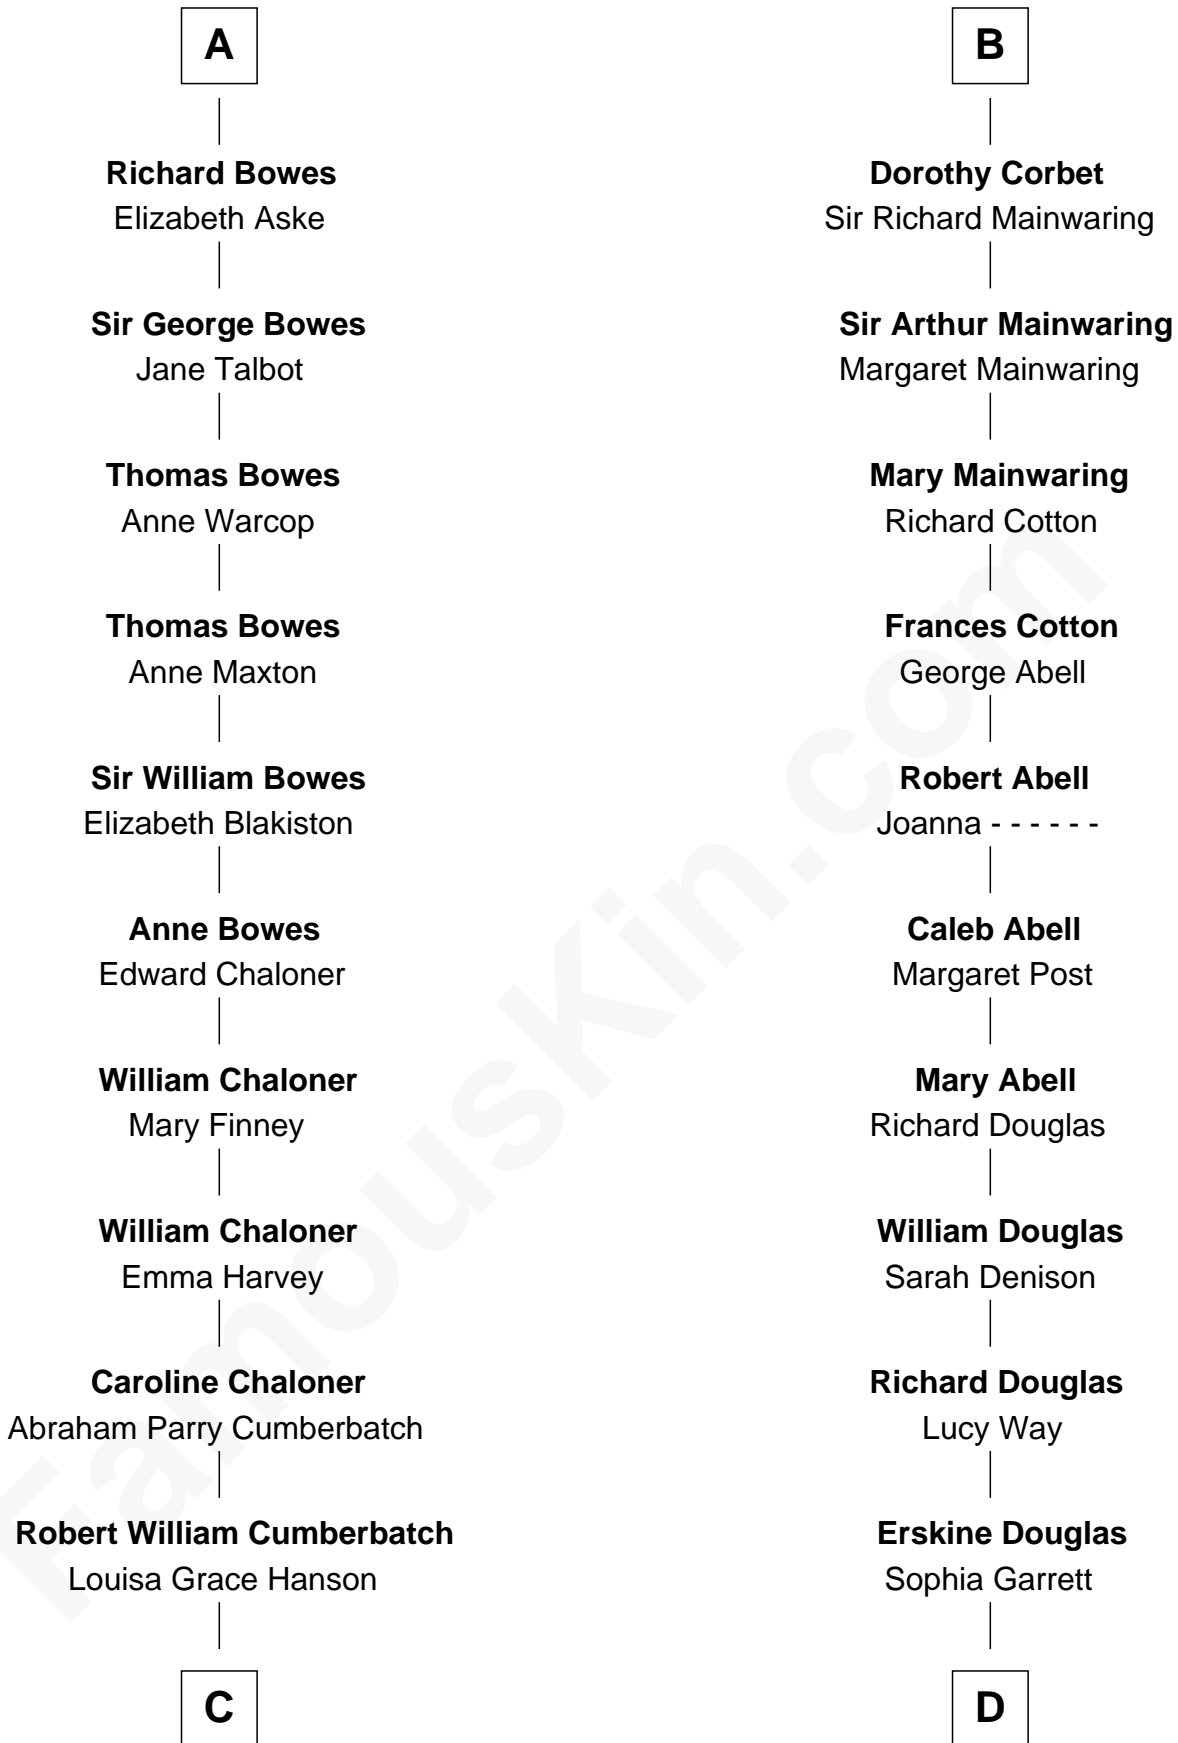

FamousKin.com

Relationship Chart of

Benedict Cumberbatch

Movie, Television and Stage Actor

19th cousin 1 time removed of

Melvyn Douglas

Movie Actor

C

Henry Alfred Cumberbatch

Hélène Gertrude Rees

Henry Carlton Cumberbatch

Pauline Ellen Laing Congdon

Timothy Carlton Congdon Cumberbatch

Wanda Ventham

Benedict Cumberbatch

Movie, Television and Stage Actor