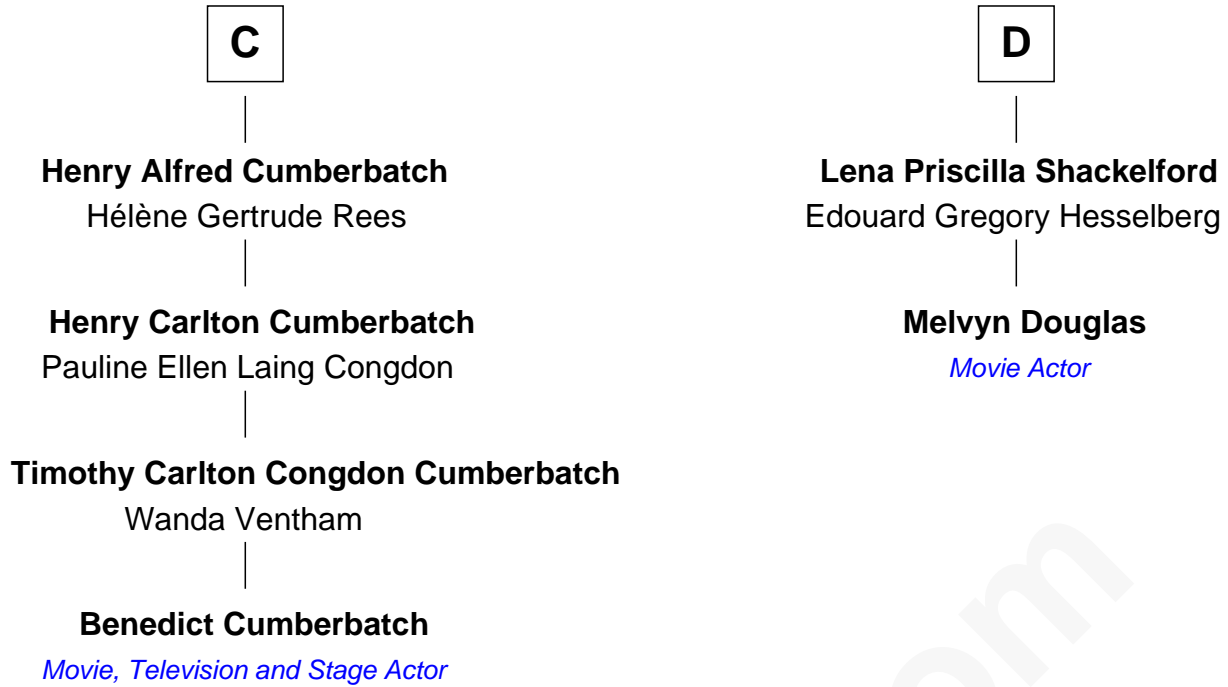

## Relationship Chart of

**Benedict Cumberbatch**

*Movie, Television and Stage Actor*

18th cousin 2 times removed of

**Melvyn Douglas**

*Movie Actor*

**Sir Philip le Despencer**

Margaret de Goushill

**Henry Wentworth**

Elizabeth Howard

**Margery Wentworth**

Sir William Waldegrave

**Dorothy Waldegrave**

Sir John Spring

**A**

**Sir Philip le Despencer**

Joan de Cobham

**Sir Philip le Despencer**

Elizabeth - - - - -

**Alice le Despenser**

Sir John Sutton

**Sir John Sutton**

Constance Blount

**Sir John Sutton**

Elizabeth Berkeley

**Jane Sutton**

Thomas Mainwaring

**Cecily Mainwaring**

John Cotton

**B**

FamousKin.com