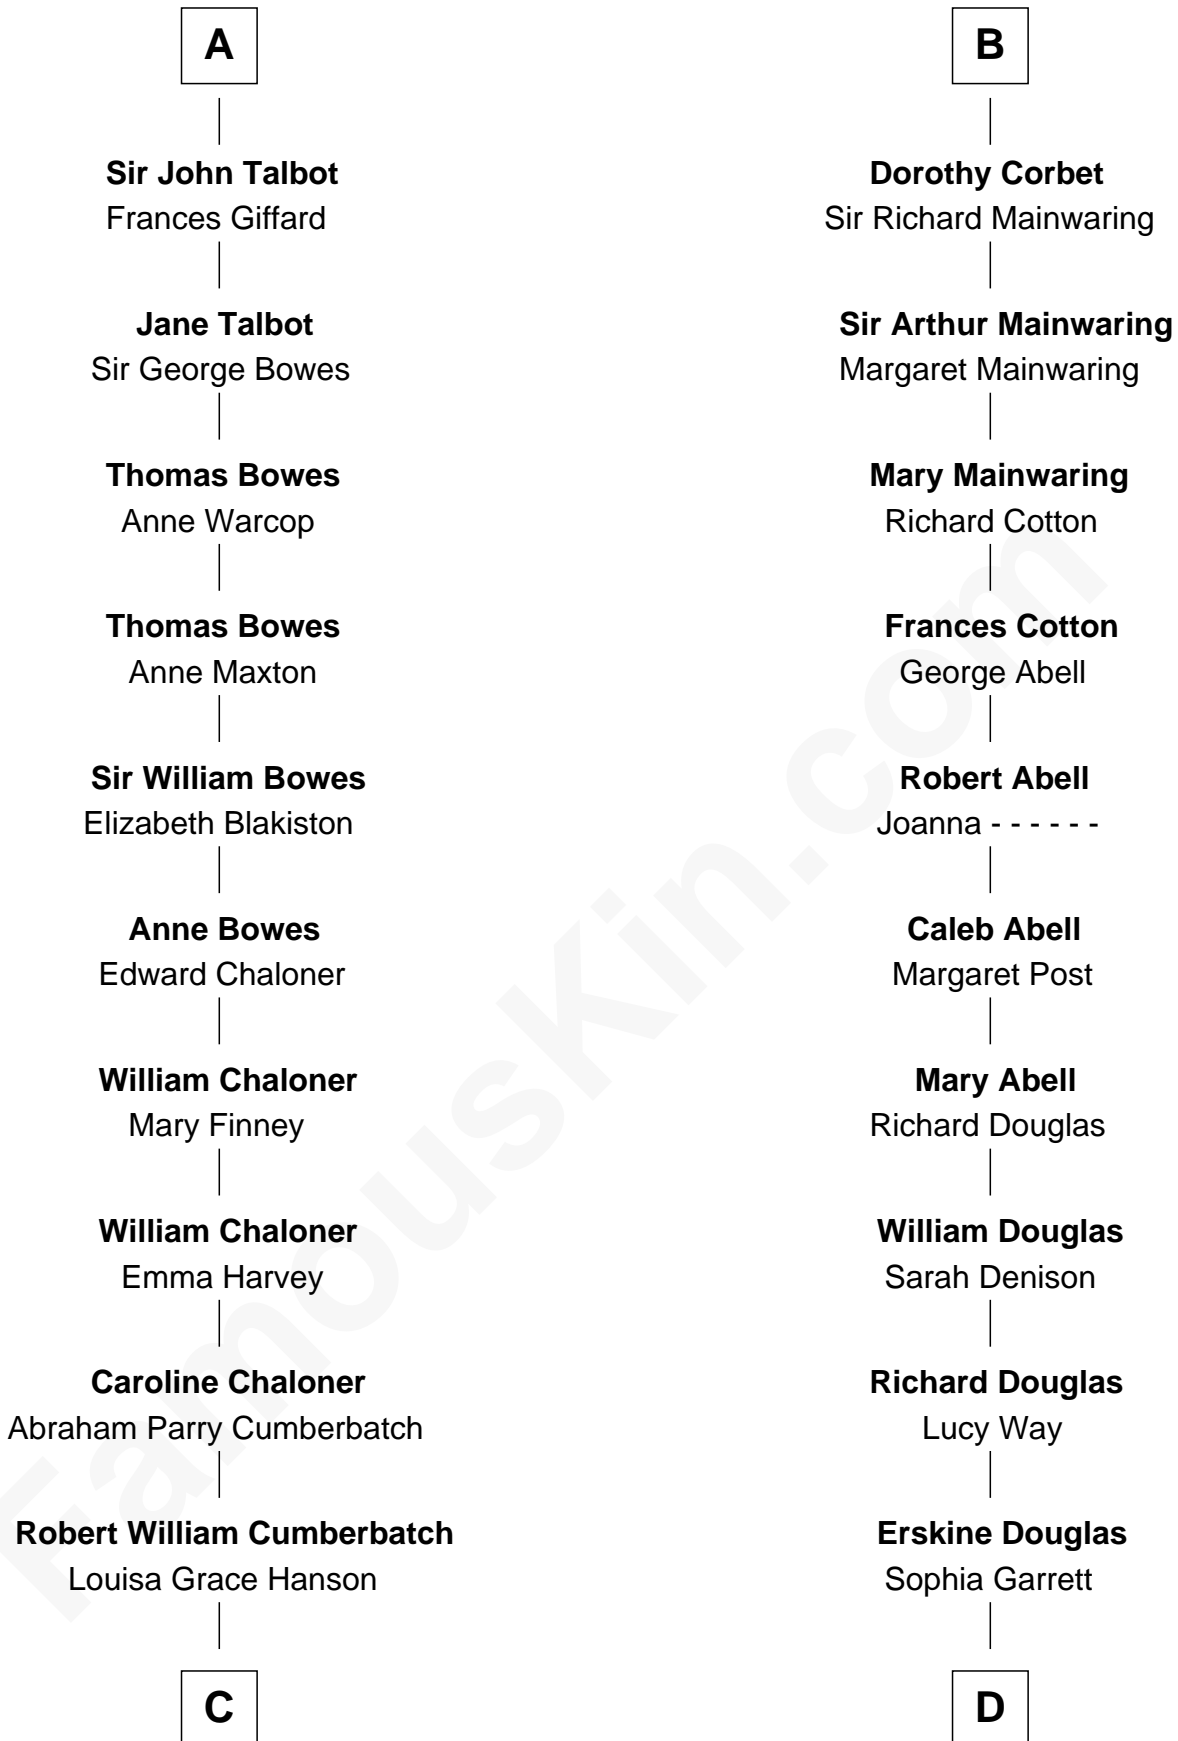

FamousKin.com Relationship Chart of

Benedict Cumberbatch
Movie, Television and Stage Actor

19th cousin 1 time removed of

Melvyn Douglas
Movie Actor

Humphrey de Bohun
Elizabeth Plantagenet

Eleanor de Bohun
Sir James le Boteler

James le Boteler
Elizabeth Darcy

James Butler
Anne de Welles

James Butler
Joan Beauchamp

Elizabeth Butler
John Talbot

Ann Talbot
Sir Henry Vernon

Elizabeth Vernon
Sir Robert Corbet

B

C