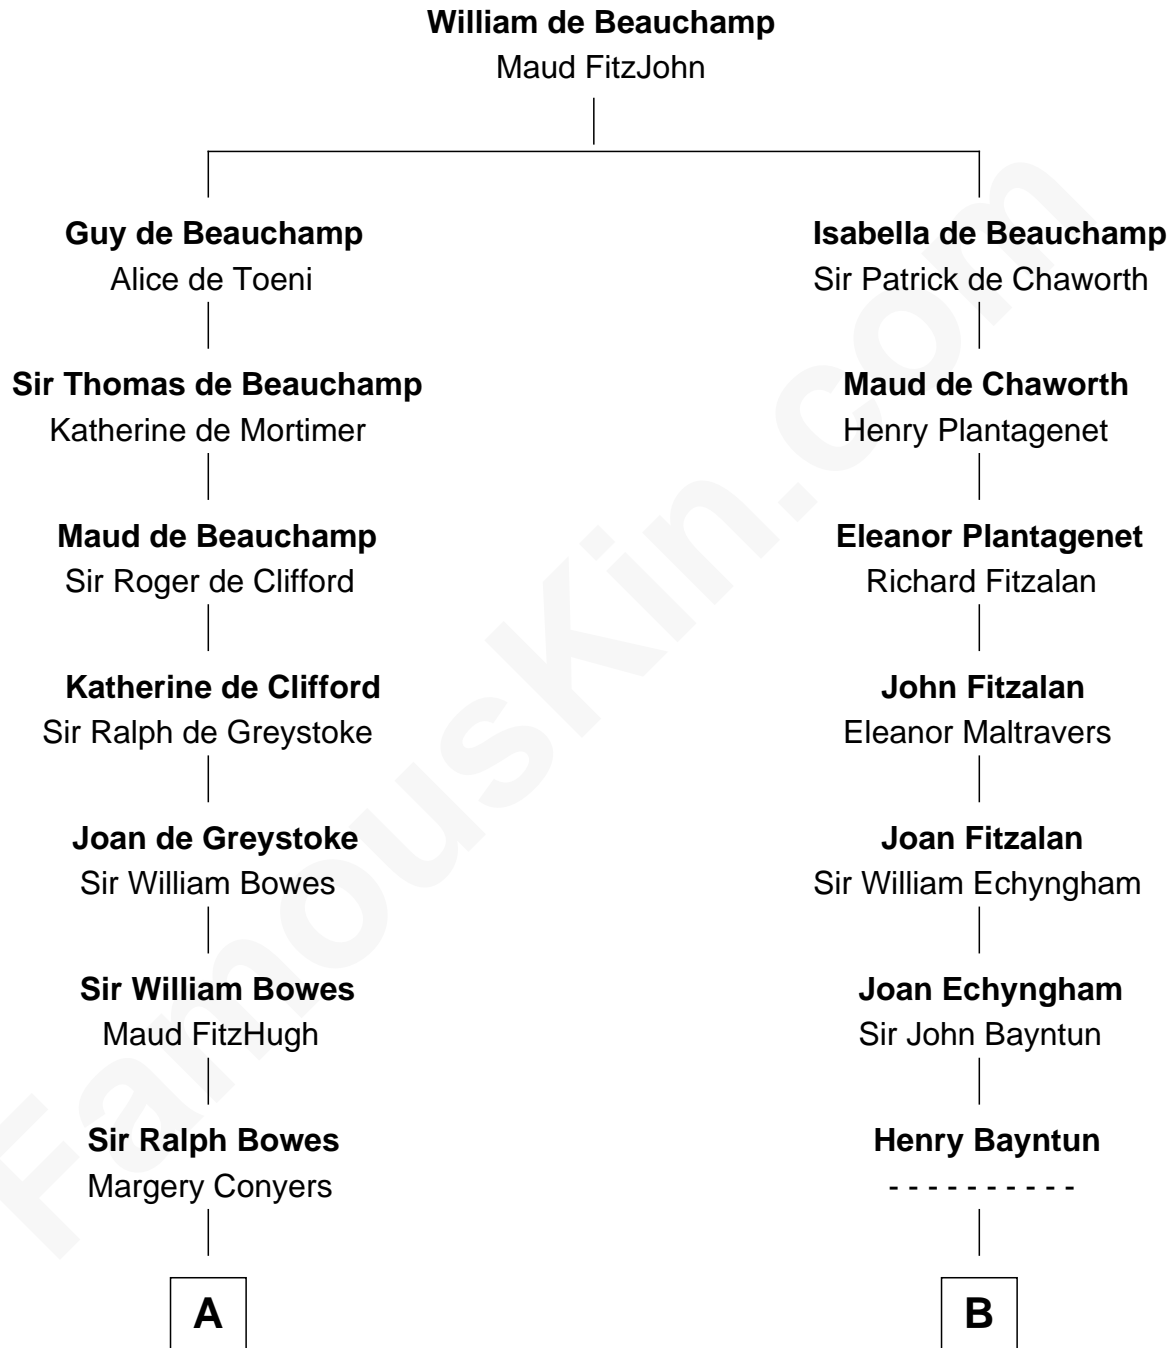

FamousKin.com

Relationship Chart of

Benedict Cumberbatch

Movie, Television and Stage Actor

20th cousin 1 time removed of

Sarah Palin

9th Governor of Alaska

C

Henry Alfred Cumberbatch
Hélène Gertrude Rees

Henry Carlton Cumberbatch
Pauline Ellen Laing Congdon

Timothy Carlton Congdon Cumberbatch
Wanda Venham

Benedict Cumberbatch
Movie, Television and Stage Actor

D

Thomas S. Ruddock
Maria Nancy Newell

May Belle Ruddock
Henry Charles Brandt

Nellie Marie Brandt
Charles Francis Heath

Charles Richard Heath
Sarah Sheeran

Sarah Palin
9th Governor of Alaska