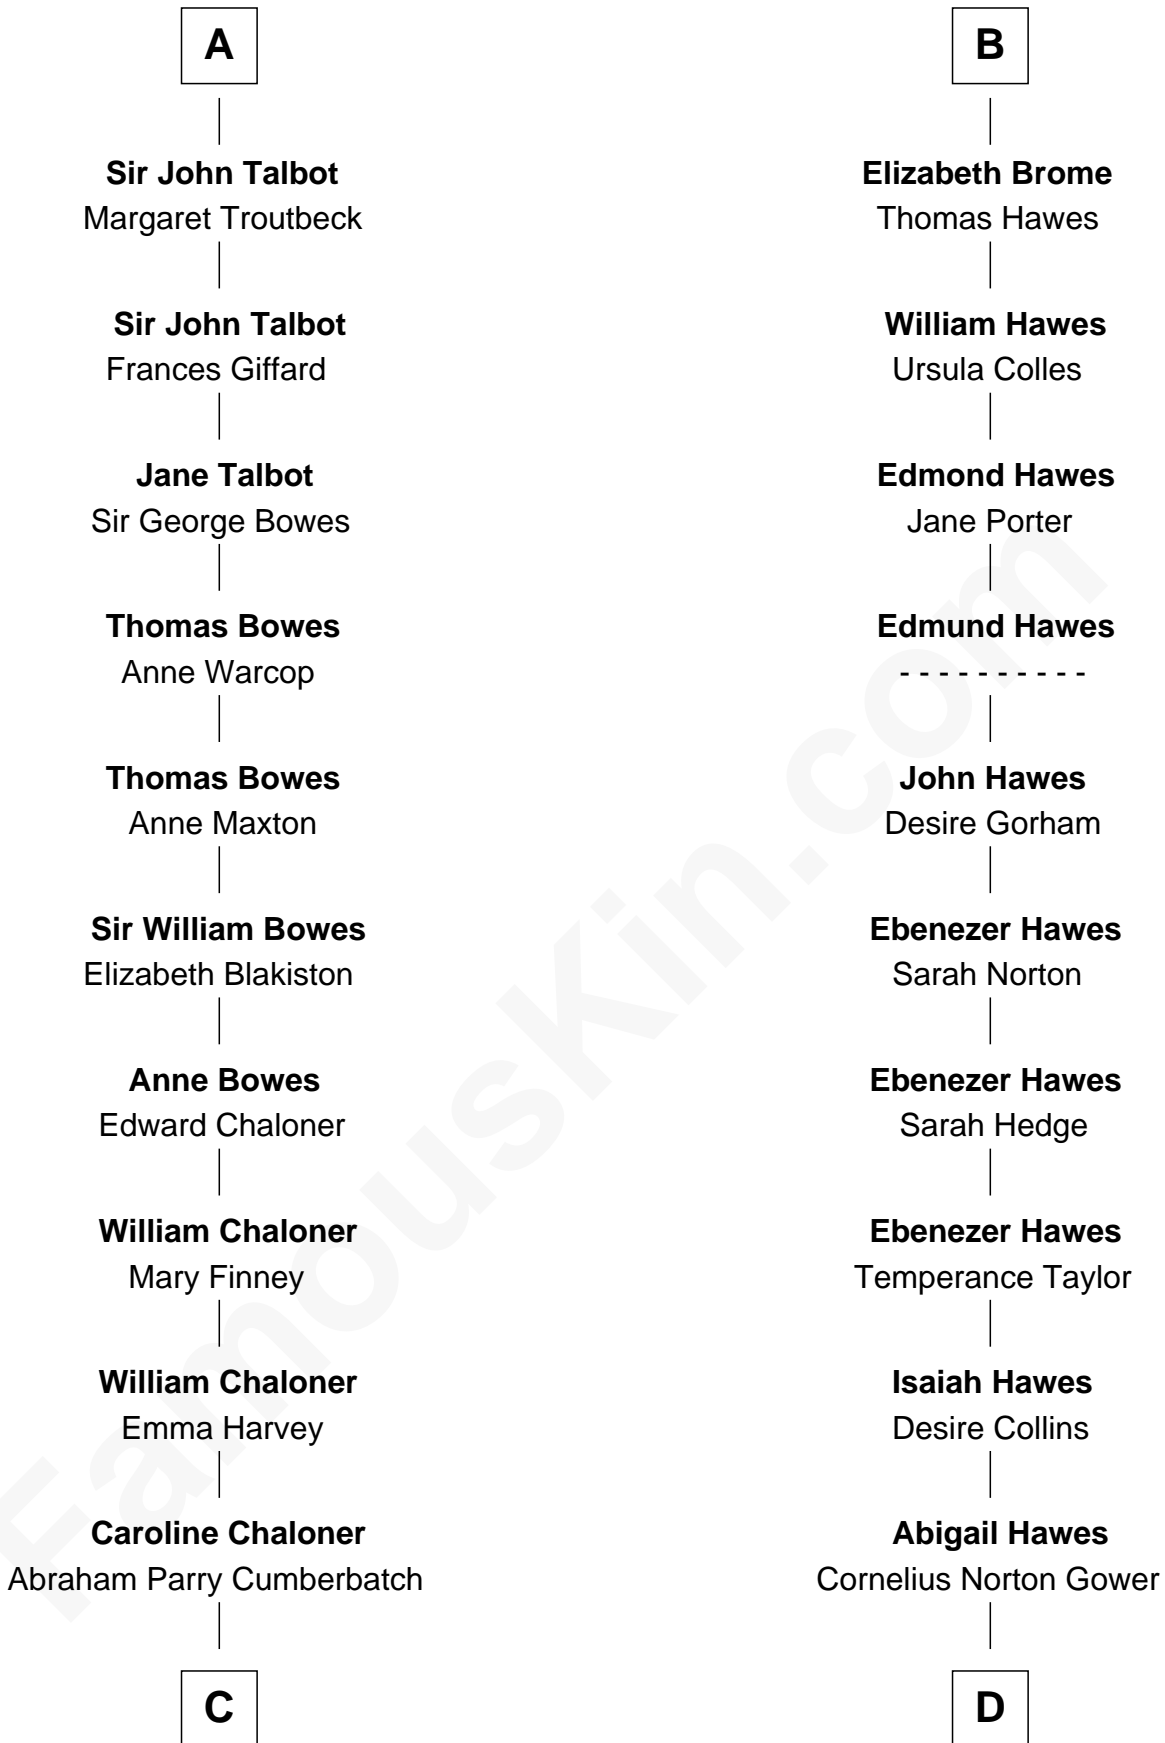

**FamousKin.com**  
**Relationship Chart of**  
**Benedict Cumberbatch**  
*Movie, Television and Stage Actor*

**21st cousin of**

**Sarah Palin**  
*9th Governor of Alaska*

**Sir Robert de Ros**  
 Isabel de Aubeney

**C**

**Robert William Cumberbatch**

Louisa Grace Hanson

**Henry Alfred Cumberbatch**

Hélène Gertrude Rees

**Henry Carlton Cumberbatch**

Pauline Ellen Laing Congdon

**Timothy Carlton Congdon Cumberbatch**

Wanda Ventham

**Benedict Cumberbatch**

*Movie, Television and Stage Actor*

**D**

**Arthur Collins Gower**

Mary Schmolz

**James Carl Gower**

Cora Godfrey Strong