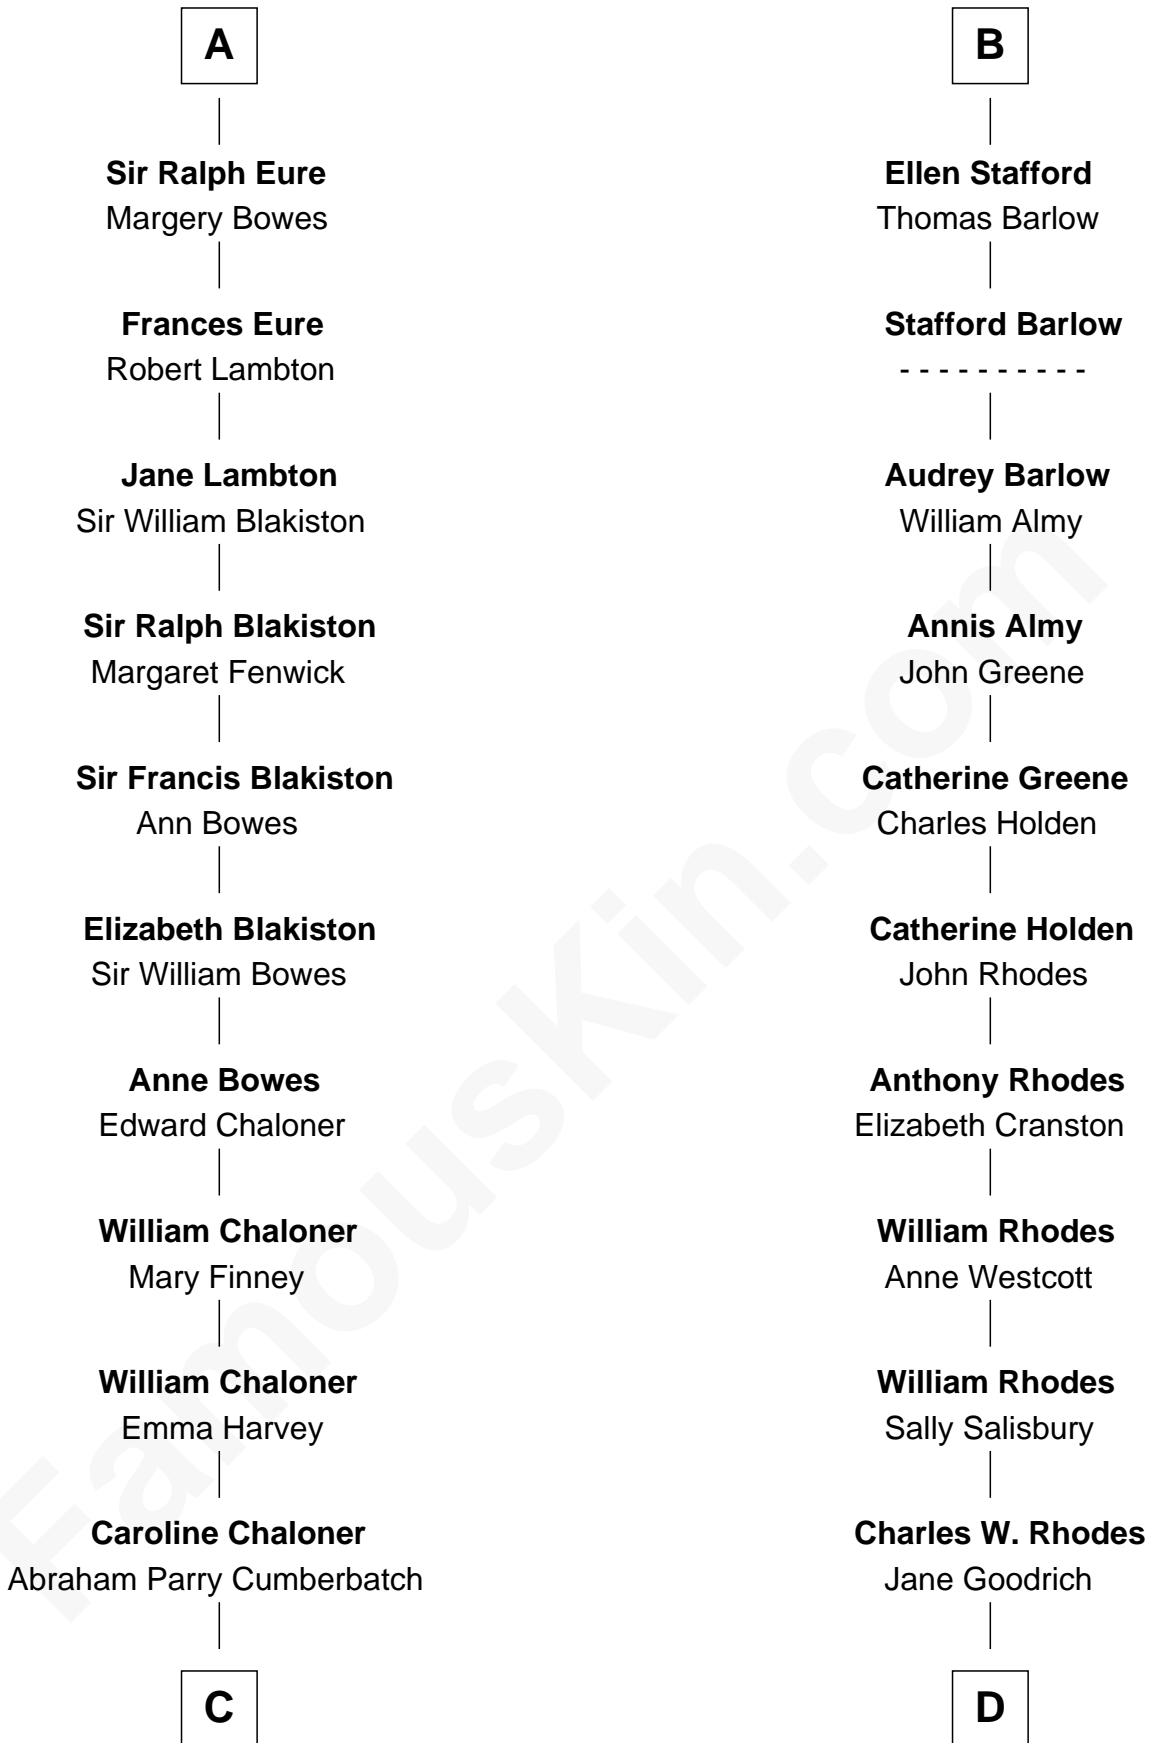

FamousKin.com
Relationship Chart of
Benedict Cumberbatch
Movie, Television and Stage Actor

21st cousin of

Sarah Palin
9th Governor of Alaska

C

Robert William Cumberbatch

Louisa Grace Hanson

Henry Alfred Cumberbatch

Hélène Gertrude Rees

Henry Carlton Cumberbatch

Pauline Ellen Laing Congdon

Timothy Carlton Congdon Cumberbatch

Wanda Ventham

Benedict Cumberbatch

Movie, Television and Stage Actor

D