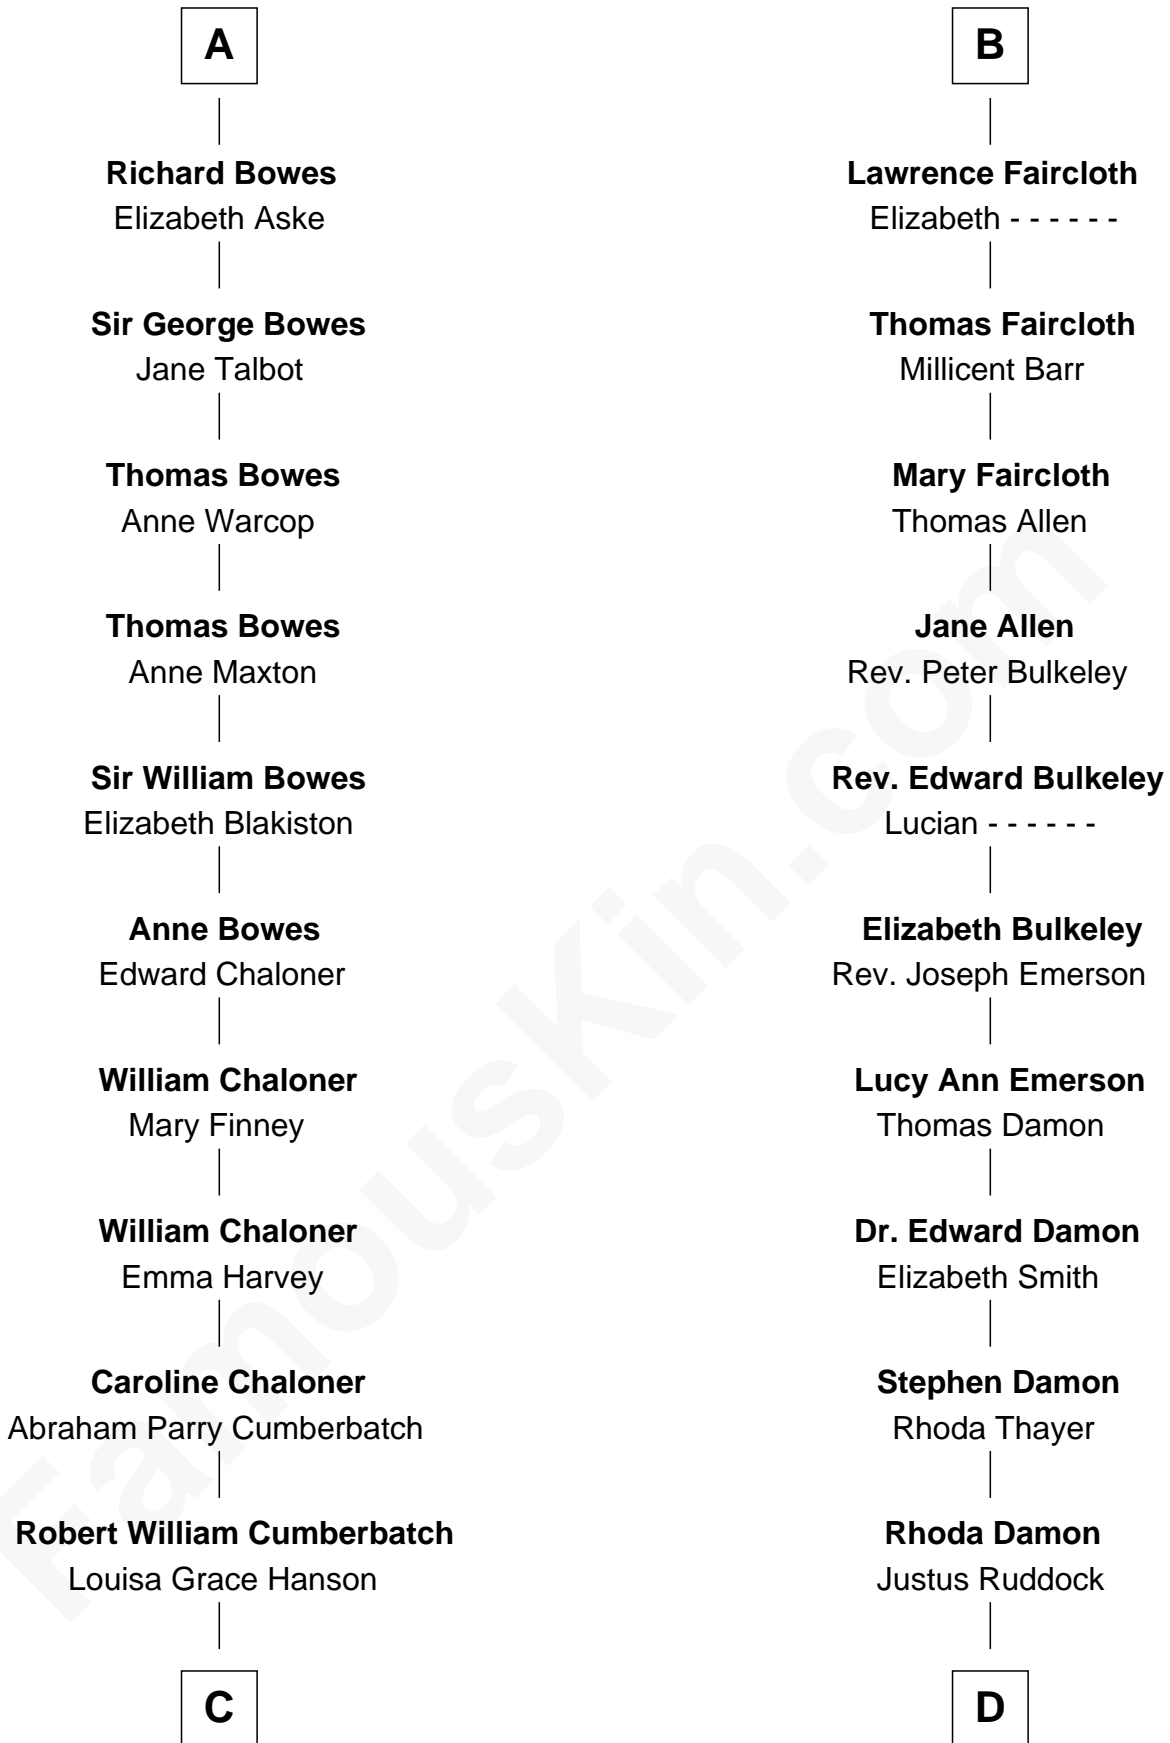

FamousKin.com Relationship Chart of

Benedict Cumberbatch
Movie, Television and Stage Actor

20th cousin 1 time removed of

Sarah Palin

9th Governor of Alaska

C

Henry Alfred Cumberbatch
Hélène Gertrude Rees

Henry Carlton Cumberbatch
Pauline Ellen Laing Congdon

Timothy Carlton Congdon Cumberbatch
Wanda Venham

Benedict Cumberbatch
Movie, Television and Stage Actor

D

Thomas S. Ruddock
Maria Nancy Newell

May Belle Ruddock
Henry Charles Brandt

Nellie Marie Brandt
Charles Francis Heath

Charles Richard Heath
Sarah Sheeran

Sarah Palin
9th Governor of Alaska