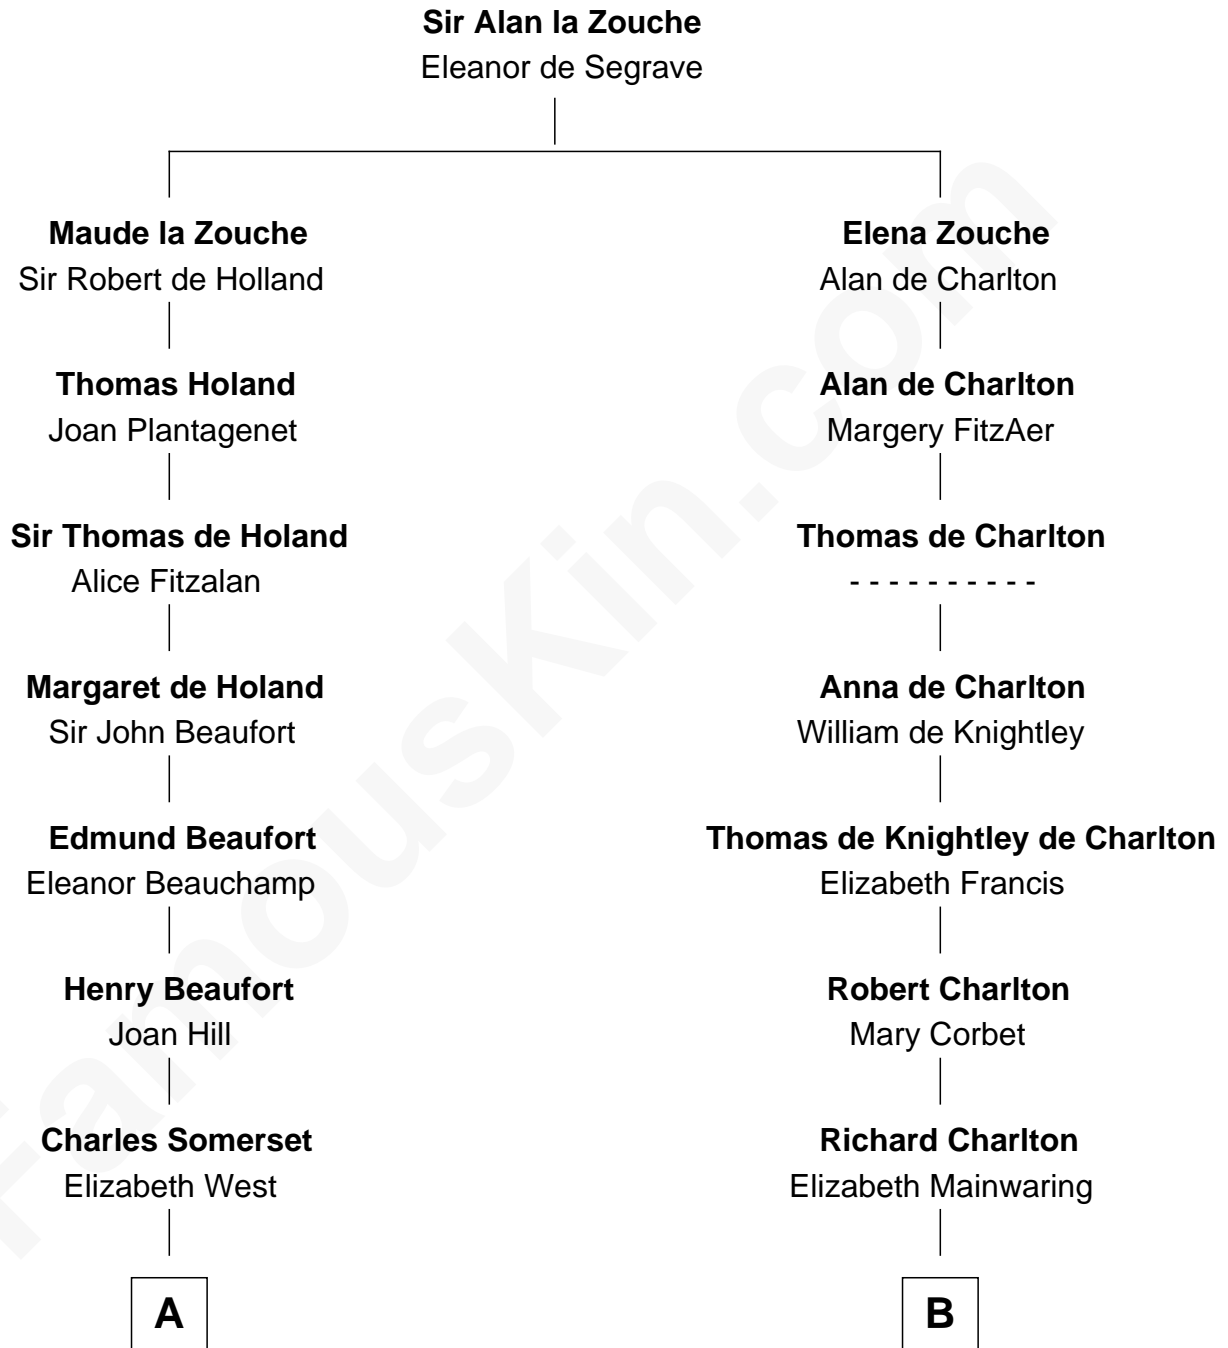

FamousKin.com
Relationship Chart of
Benedict Cumberbatch
Movie, Television and Stage Actor

21st cousin of

Sarah Palin
9th Governor of Alaska

C

Robert William Cumberbatch

Louisa Grace Hanson

Henry Alfred Cumberbatch

Hélène Gertrude Rees

Henry Carlton Cumberbatch

Pauline Ellen Laing Congdon

Timothy Carlton Congdon Cumberbatch

Wanda Ventham

Benedict Cumberbatch

Movie, Television and Stage Actor

D