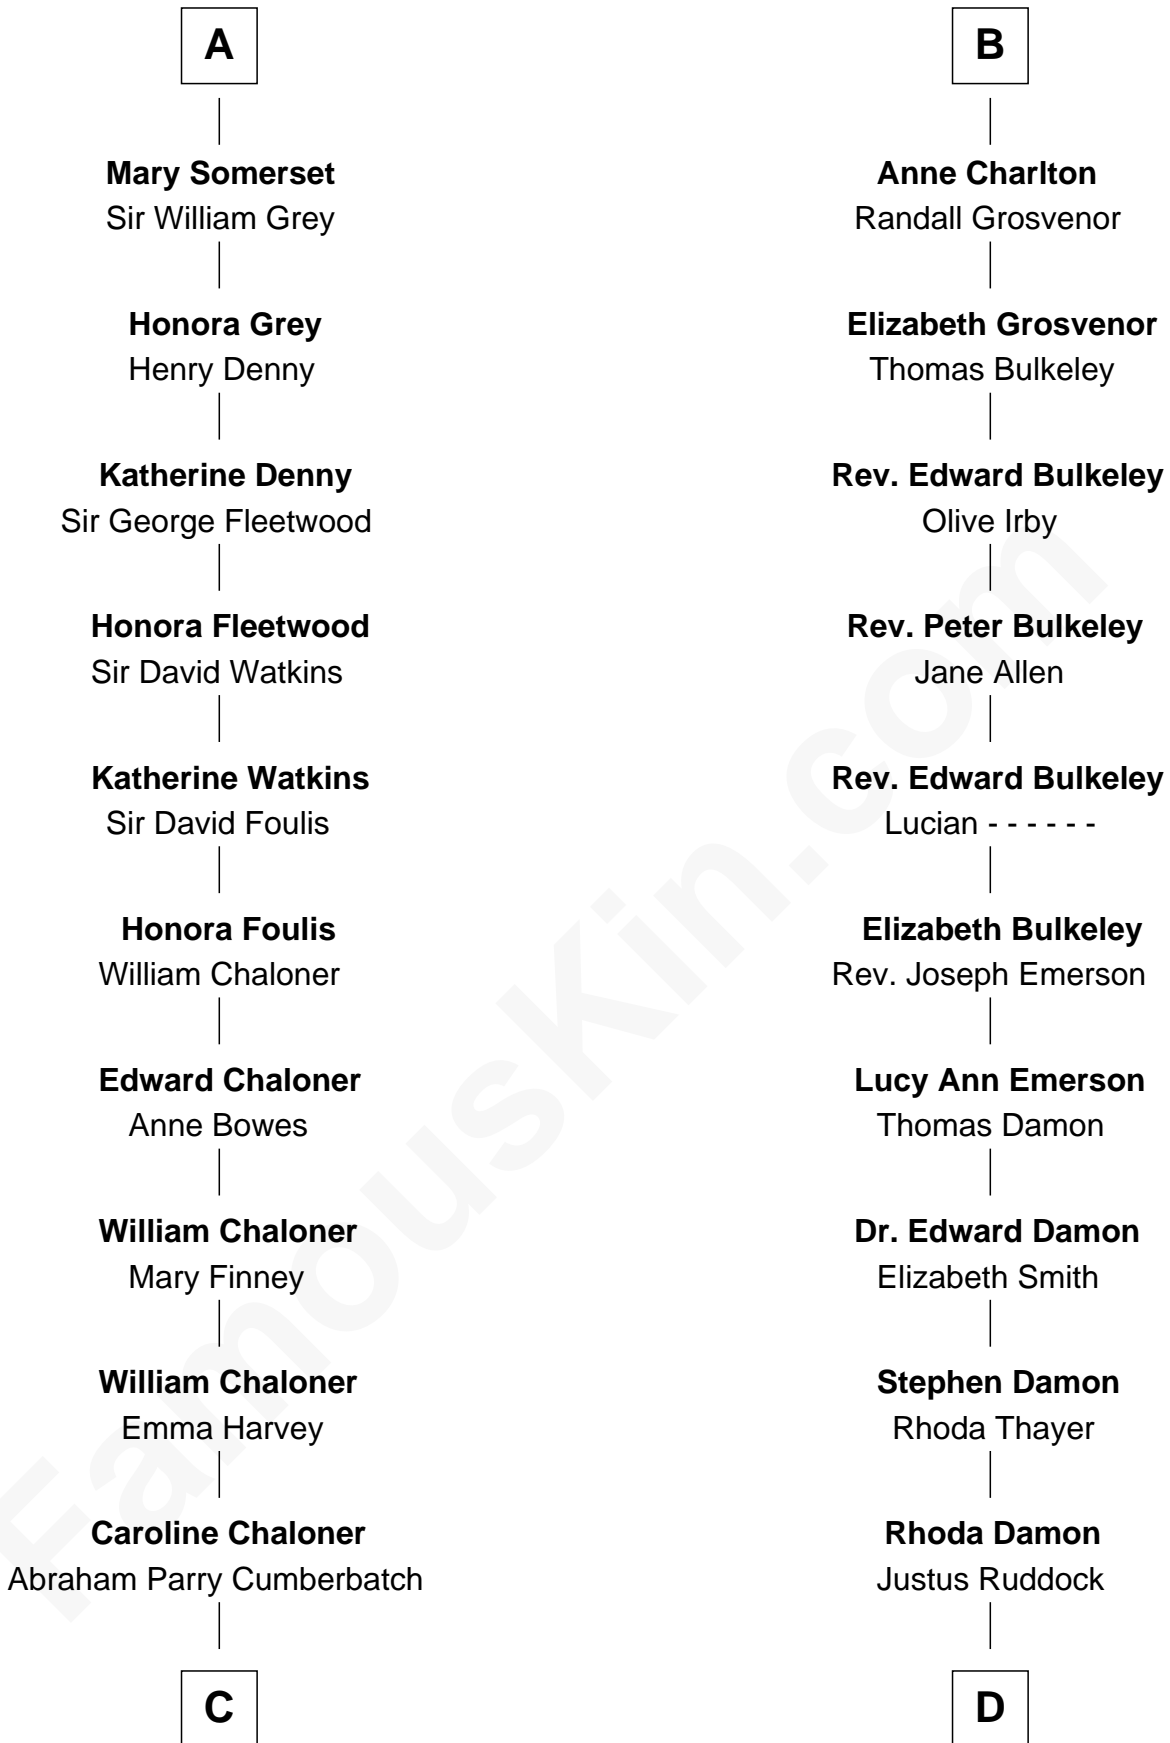

FamousKin.com
Relationship Chart of
Benedict Cumberbatch
Movie, Television and Stage Actor

21st cousin of

Sarah Palin
9th Governor of Alaska

C

Robert William Cumberbatch

Louisa Grace Hanson

Henry Alfred Cumberbatch