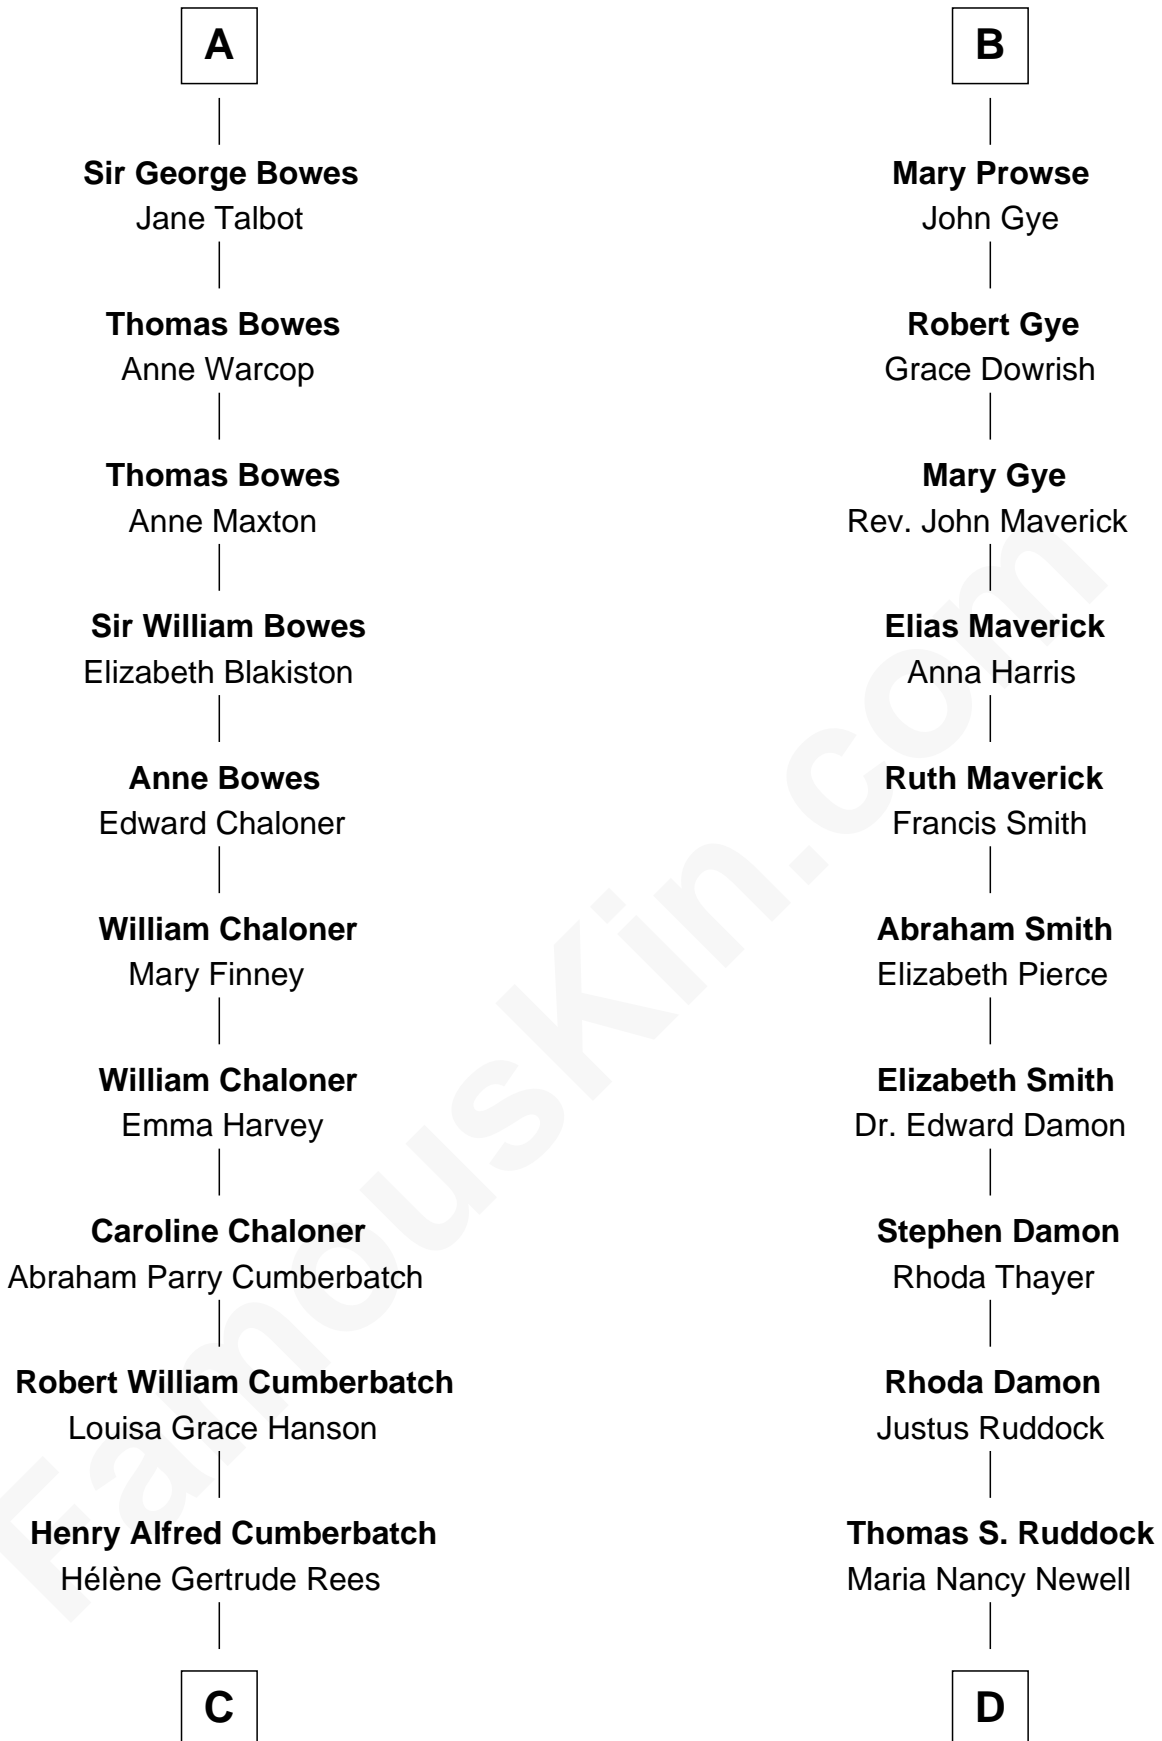

## Relationship Chart of

**Benedict Cumberbatch**  
*Movie, Television and Stage Actor*

19th cousin 1 time removed of

**Sarah Palin**

*9th Governor of Alaska*

**Sir Maurice de Berkeley**

Eve la Zouche

**C**

**Henry Carlton Cumberbatch**

Pauline Ellen Laing Congdon

**Timothy Carlton Congdon Cumberbatch**

Wanda Ventham

**Benedict Cumberbatch**

*Movie, Television and Stage Actor*

**D**

**May Belle Ruddock**

Henry Charles Brandt

**Nellie Marie Brandt**

Charles Francis Heath

**Charles Richard Heath**

Sarah Sheeran

**Sarah Palin**

*9th Governor of Alaska*