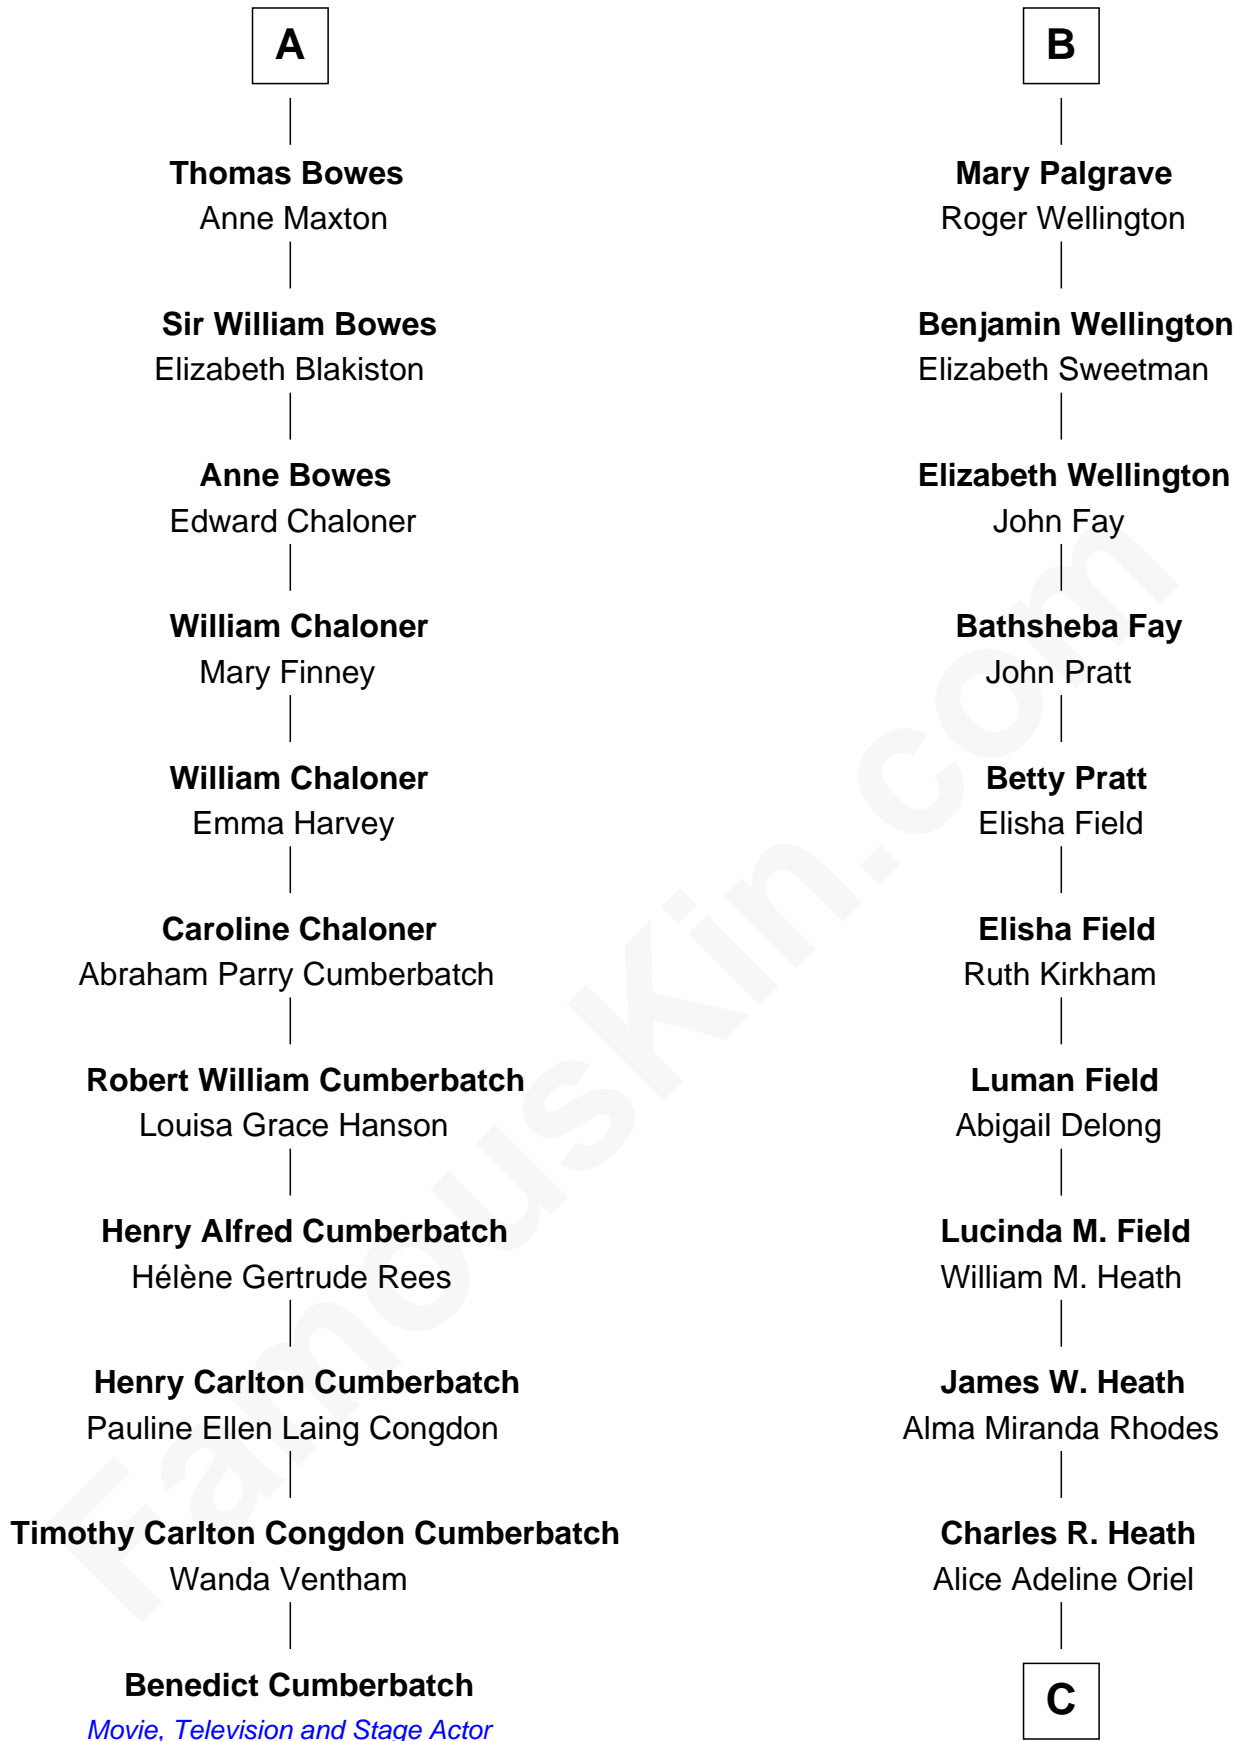

# FamousKin.com Relationship Chart of

**Benedict Cumberbatch**  
*Movie, Television and Stage Actor*

17th cousin 2 times removed of

**Sarah Palin**

*9th Governor of Alaska*

**C**

**Charles Francis Heath**  
Nellie Marie Brandt

**Charles Richard Heath**  
Sarah Sheeran

**Sarah Palin**  
*9th Governor of Alaska*

FamousKin.com