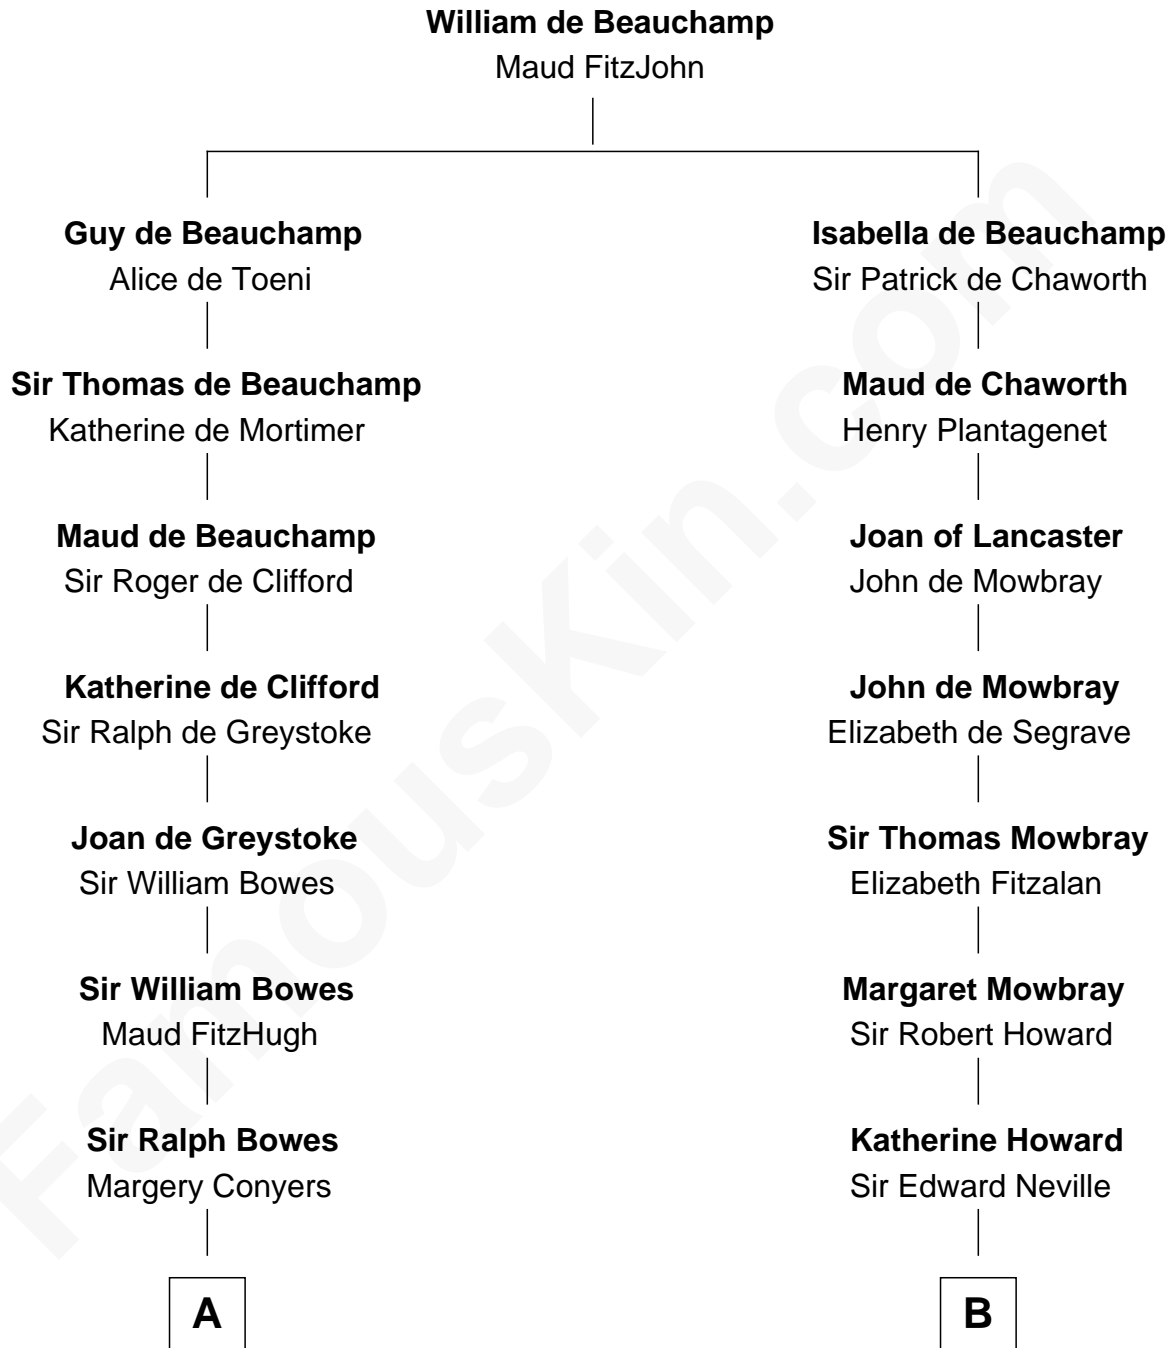

FamousKin.com

Relationship Chart of

Benedict Cumberbatch

Movie, Television and Stage Actor

17th cousin 3 times removed of

Thomas Jefferson

3rd U.S. President and Signer of the Declaration of Independence

C

Henry Alfred Cumberbatch

Hélène Gertrude Rees

Henry Carlton Cumberbatch

Pauline Ellen Laing Congdon

Timothy Carlton Congdon Cumberbatch

Wanda Ventham

Benedict Cumberbatch

Movie, Television and Stage Actor