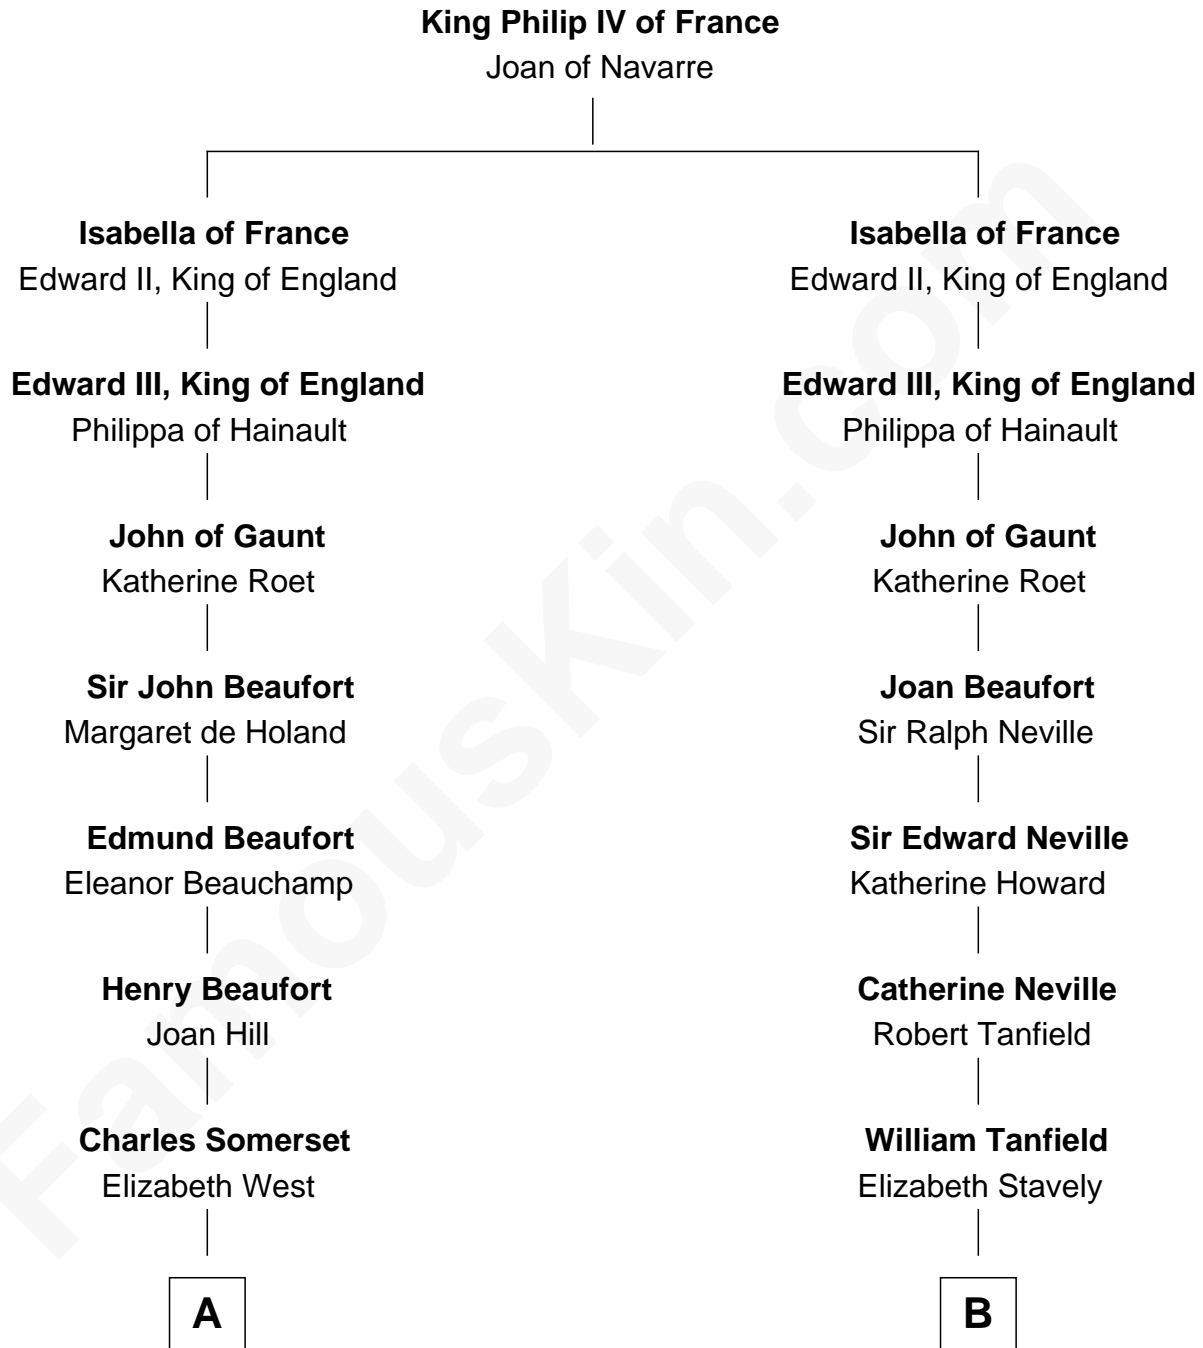

FamousKin.com Relationship Chart of

Benedict Cumberbatch
Movie, Television and Stage Actor

15th cousin 6 times removed of

Thomas Jefferson

3rd U.S. President and Signer of the Declaration of Independence

C

Robert William Cumberbatch

Louisa Grace Hanson

Henry Alfred Cumberbatch

Hélène Gertrude Rees

Henry Carlton Cumberbatch

Pauline Ellen Laing Congdon

Timothy Carlton Congdon Cumberbatch

Wanda Ventham