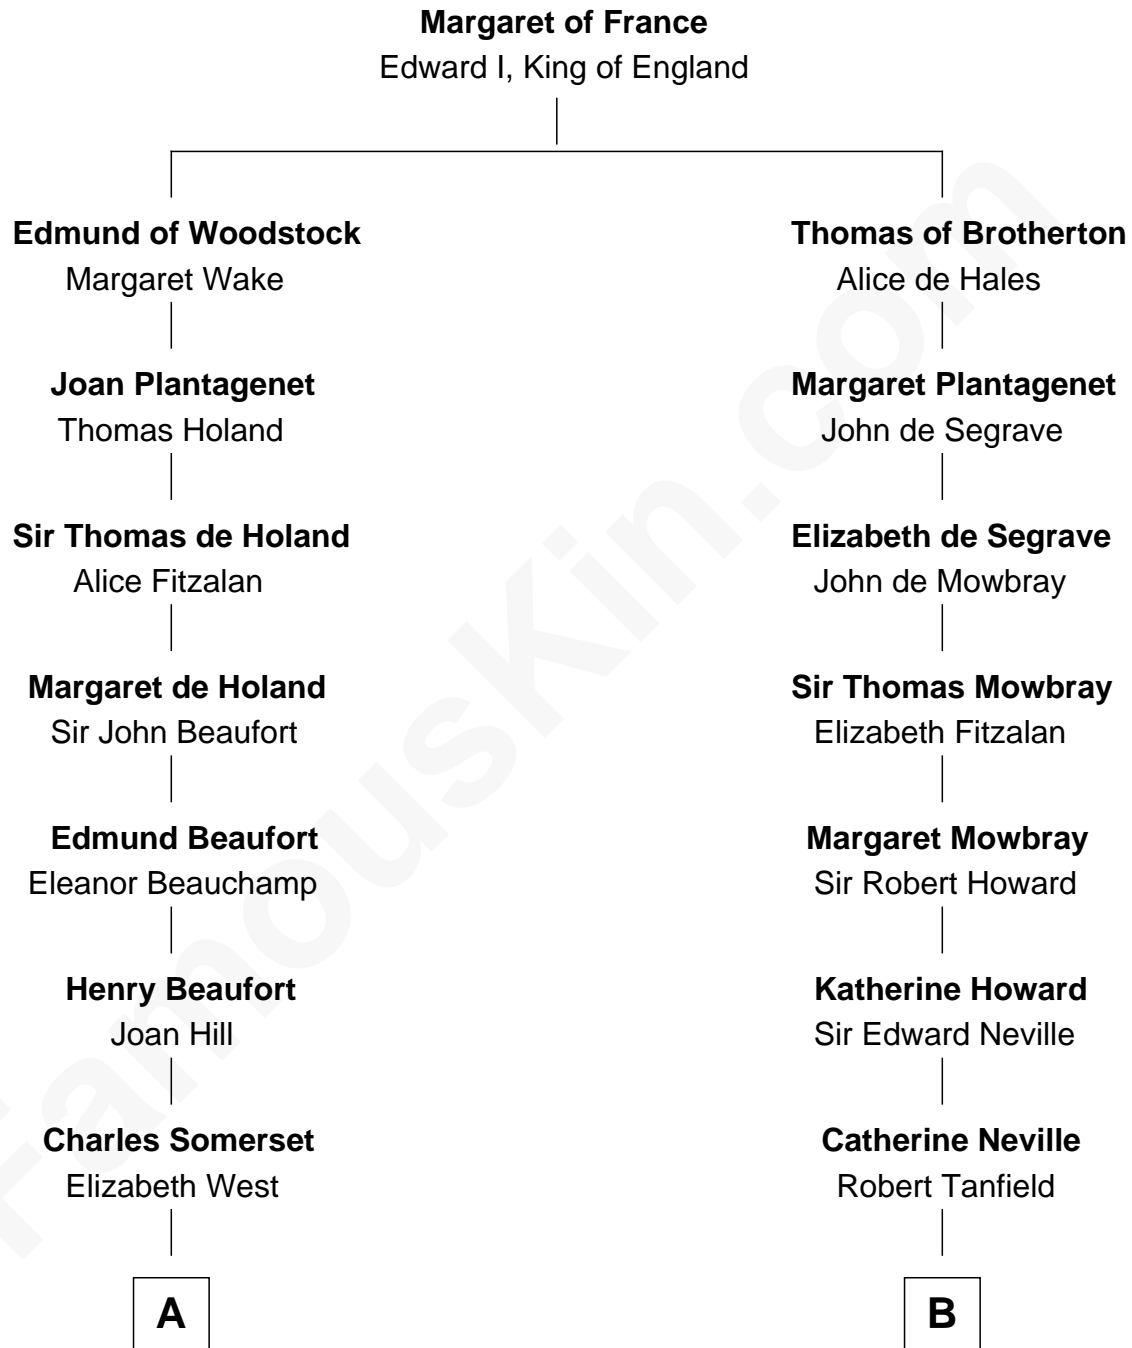

FamousKin.com Relationship Chart of

Benedict Cumberbatch
Movie, Television and Stage Actor

16th cousin 5 times removed of

Thomas Jefferson

3rd U.S. President and Signer of the Declaration of Independence

C

Robert William Cumberbatch

Louisa Grace Hanson

Henry Alfred Cumberbatch

Hélène Gertrude Rees

Henry Carlton Cumberbatch

Pauline Ellen Laing Congdon

Timothy Carlton Congdon Cumberbatch

Wanda Ventham