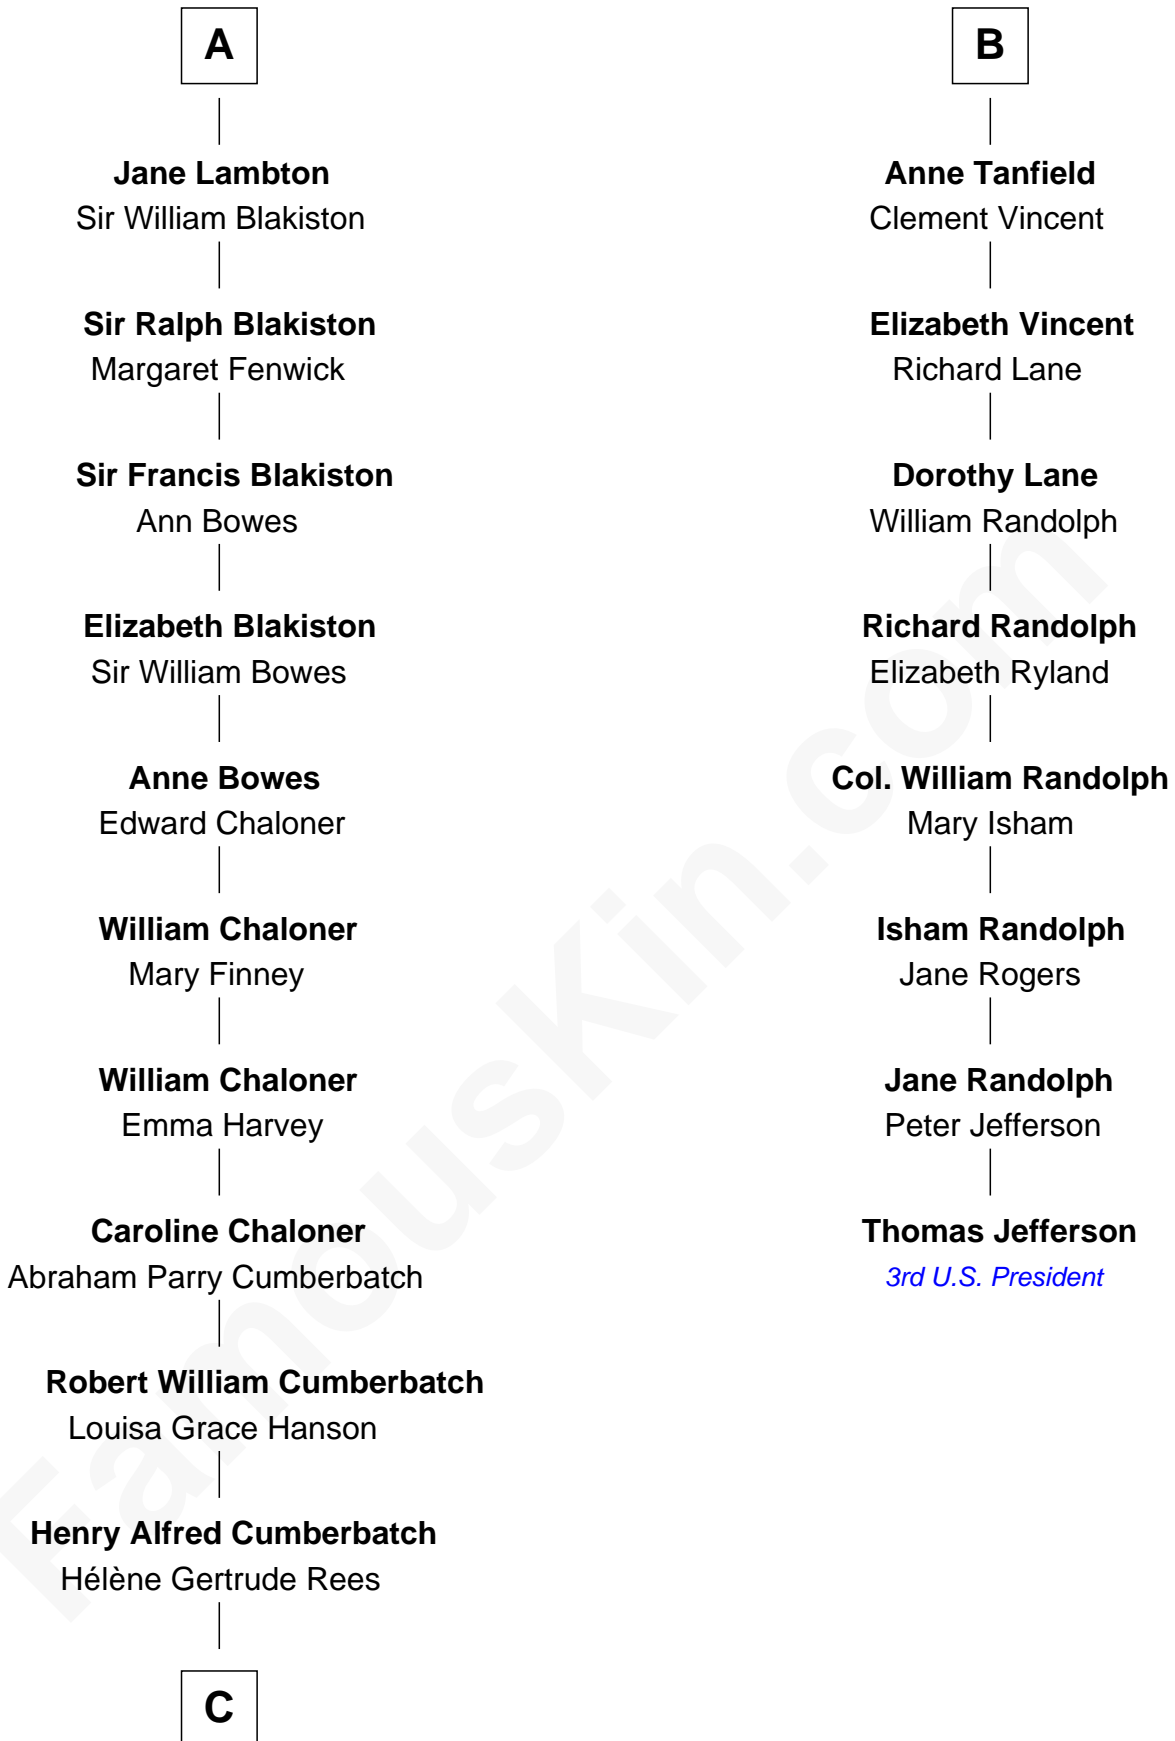

# FamousKin.com Relationship Chart of

**Benedict Cumberbatch**  
Movie, Television and Stage Actor

14th cousin 5 times removed of

**Thomas Jefferson**

3rd U.S. President and Signer of the Declaration of Independence

**C**

Henry Carlton Cumberbatch

Pauline Ellen Laing Congdon

Timothy Carlton Congdon Cumberbatch

Wanda Ventham

**Benedict Cumberbatch**

*Movie, Television and Stage Actor*

FamousKin.com