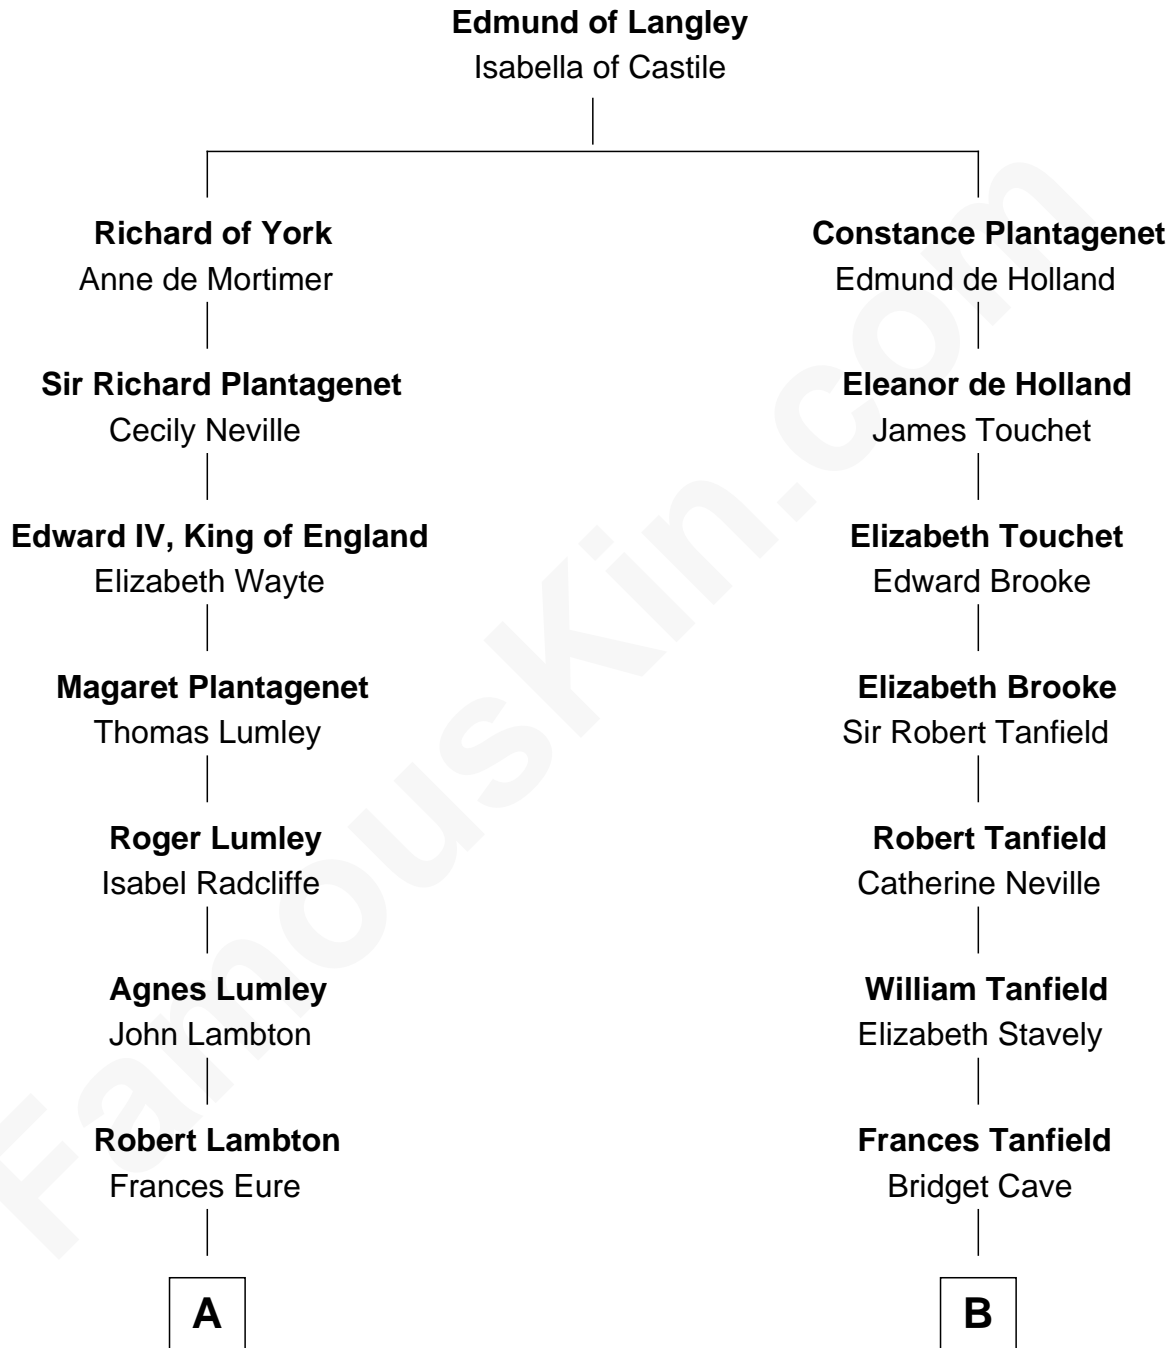

# FamousKin.com Relationship Chart of

**Benedict Cumberbatch**  
Movie, Television and Stage Actor

14th cousin 5 times removed of

**Thomas Jefferson**

3rd U.S. President and Signer of the Declaration of Independence

**C**

Henry Carlton Cumberbatch

Pauline Ellen Laing Congdon

Timothy Carlton Congdon Cumberbatch

Wanda Ventham

**Benedict Cumberbatch**

*Movie, Television and Stage Actor*

FamousKin.com