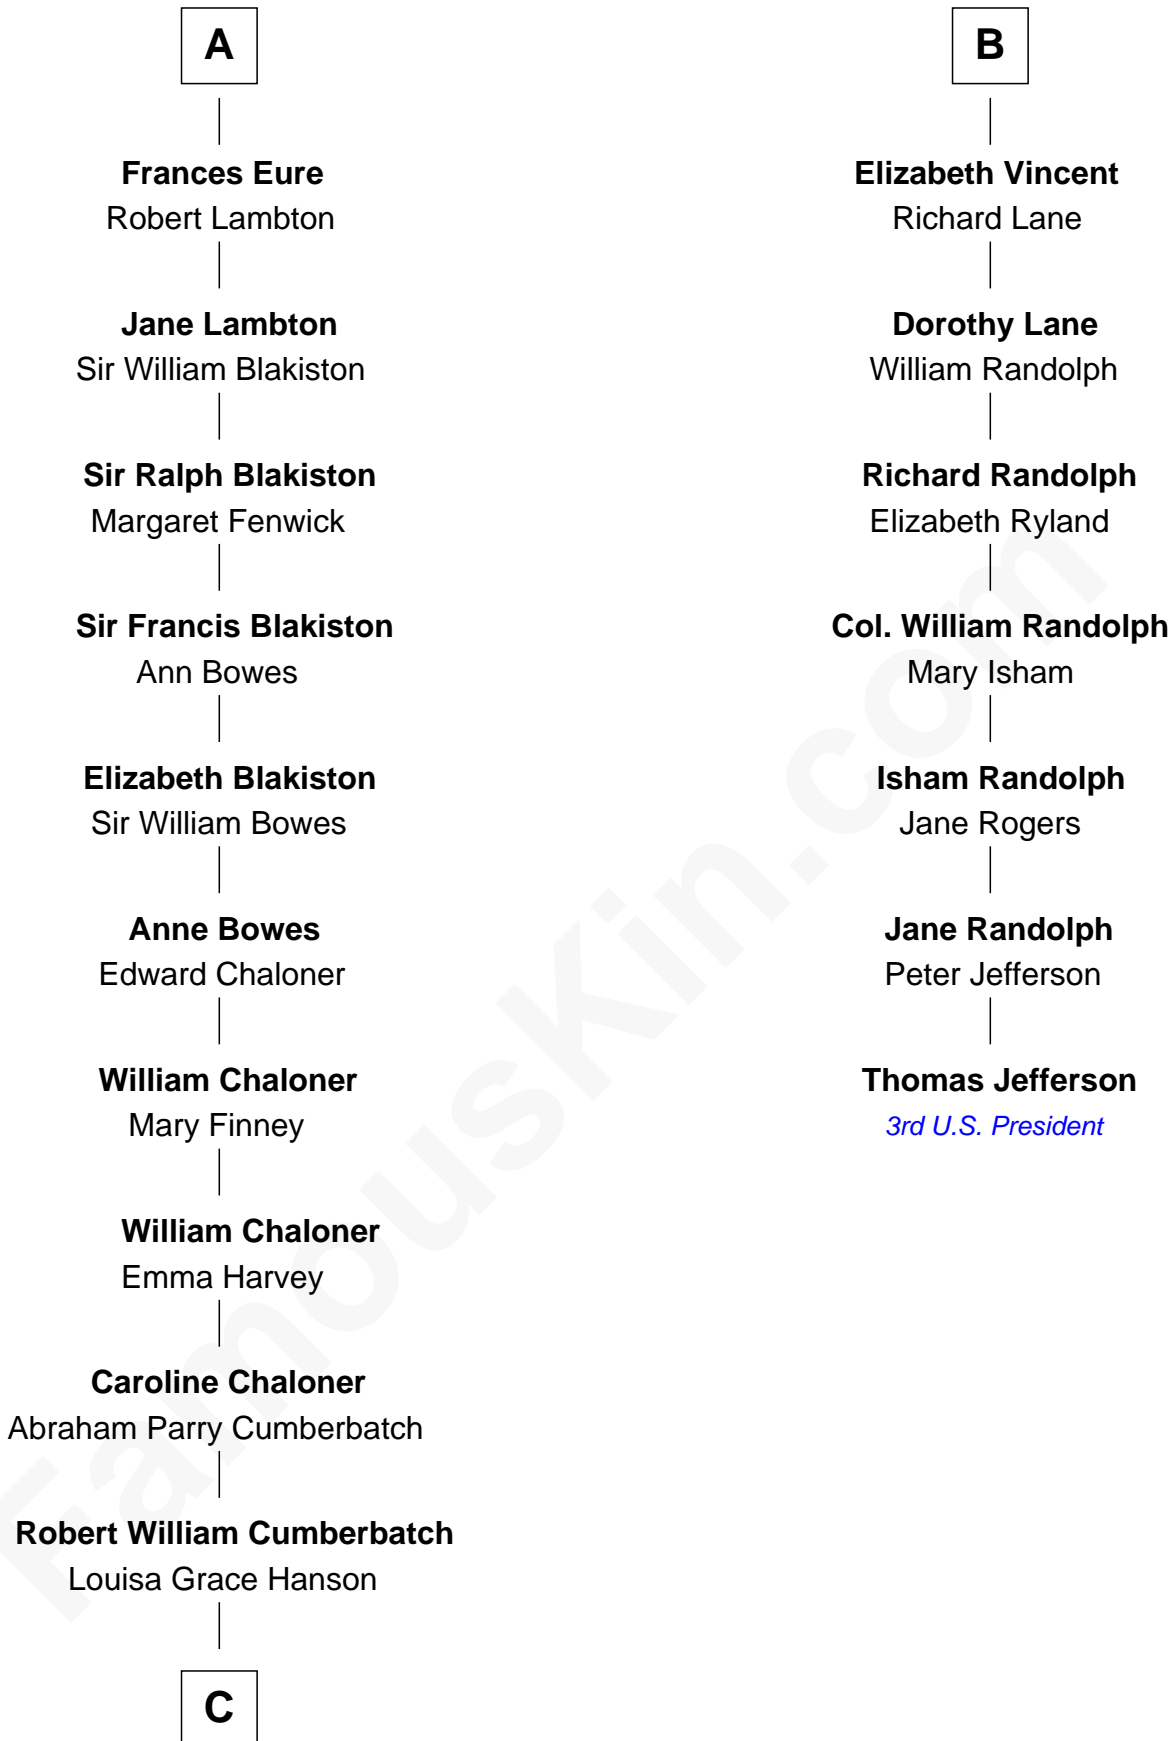

FamousKin.com Relationship Chart of

Benedict Cumberbatch
Movie, Television and Stage Actor

13th cousin 7 times removed of

Thomas Jefferson

3rd U.S. President and Signer of the Declaration of Independence

C

Henry Alfred Cumberbatch

Hélène Gertrude Rees

Henry Carlton Cumberbatch

Pauline Ellen Laing Congdon

Timothy Carlton Congdon Cumberbatch

Wanda Ventham

Benedict Cumberbatch

Movie, Television and Stage Actor