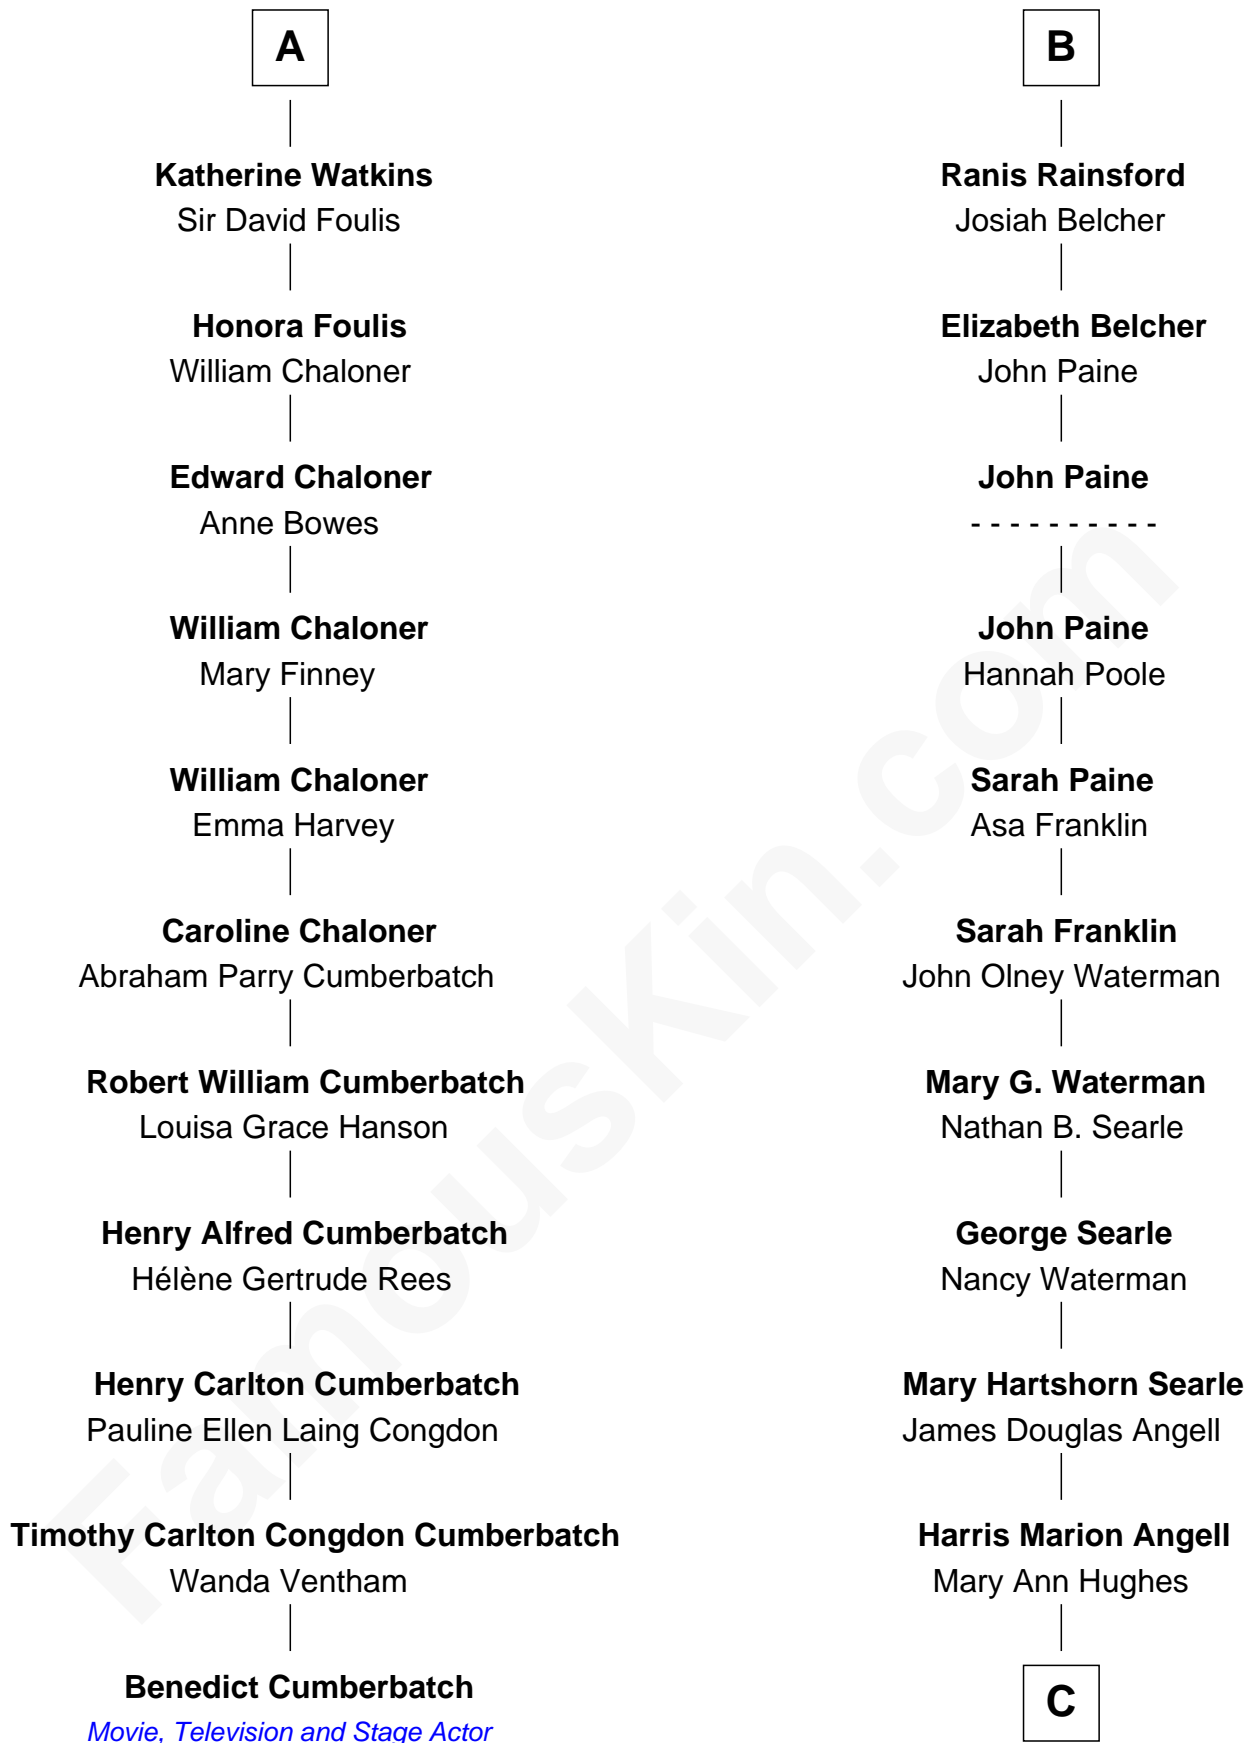

FamousKin.com Relationship Chart of

Benedict Cumberbatch

Movie, Television and Stage Actor

17th cousin 1 time removed of

David Angell

TV Producer - 9/11 Victim

Sir Robert Hungerford

Margaret Botreaux

Katherine Hungerford

Sir Richard West

Sir Thomas West

Elizabeth Mortimer

Elizabeth West

Charles Somerset

Mary Somerset

Sir William Grey

Honora Grey

Henry Denny

Katherine Denny

Sir George Fleetwood

Honora Fleetwood

Sir David Watkins

A

Eleanor Hungerford

Mary Sadler

Mary Kirton

Robert Rainsford

Edward Rainsford

Elizabeth - - - - -

B

C

Henry L. Angell
Mae Theresa Cooney