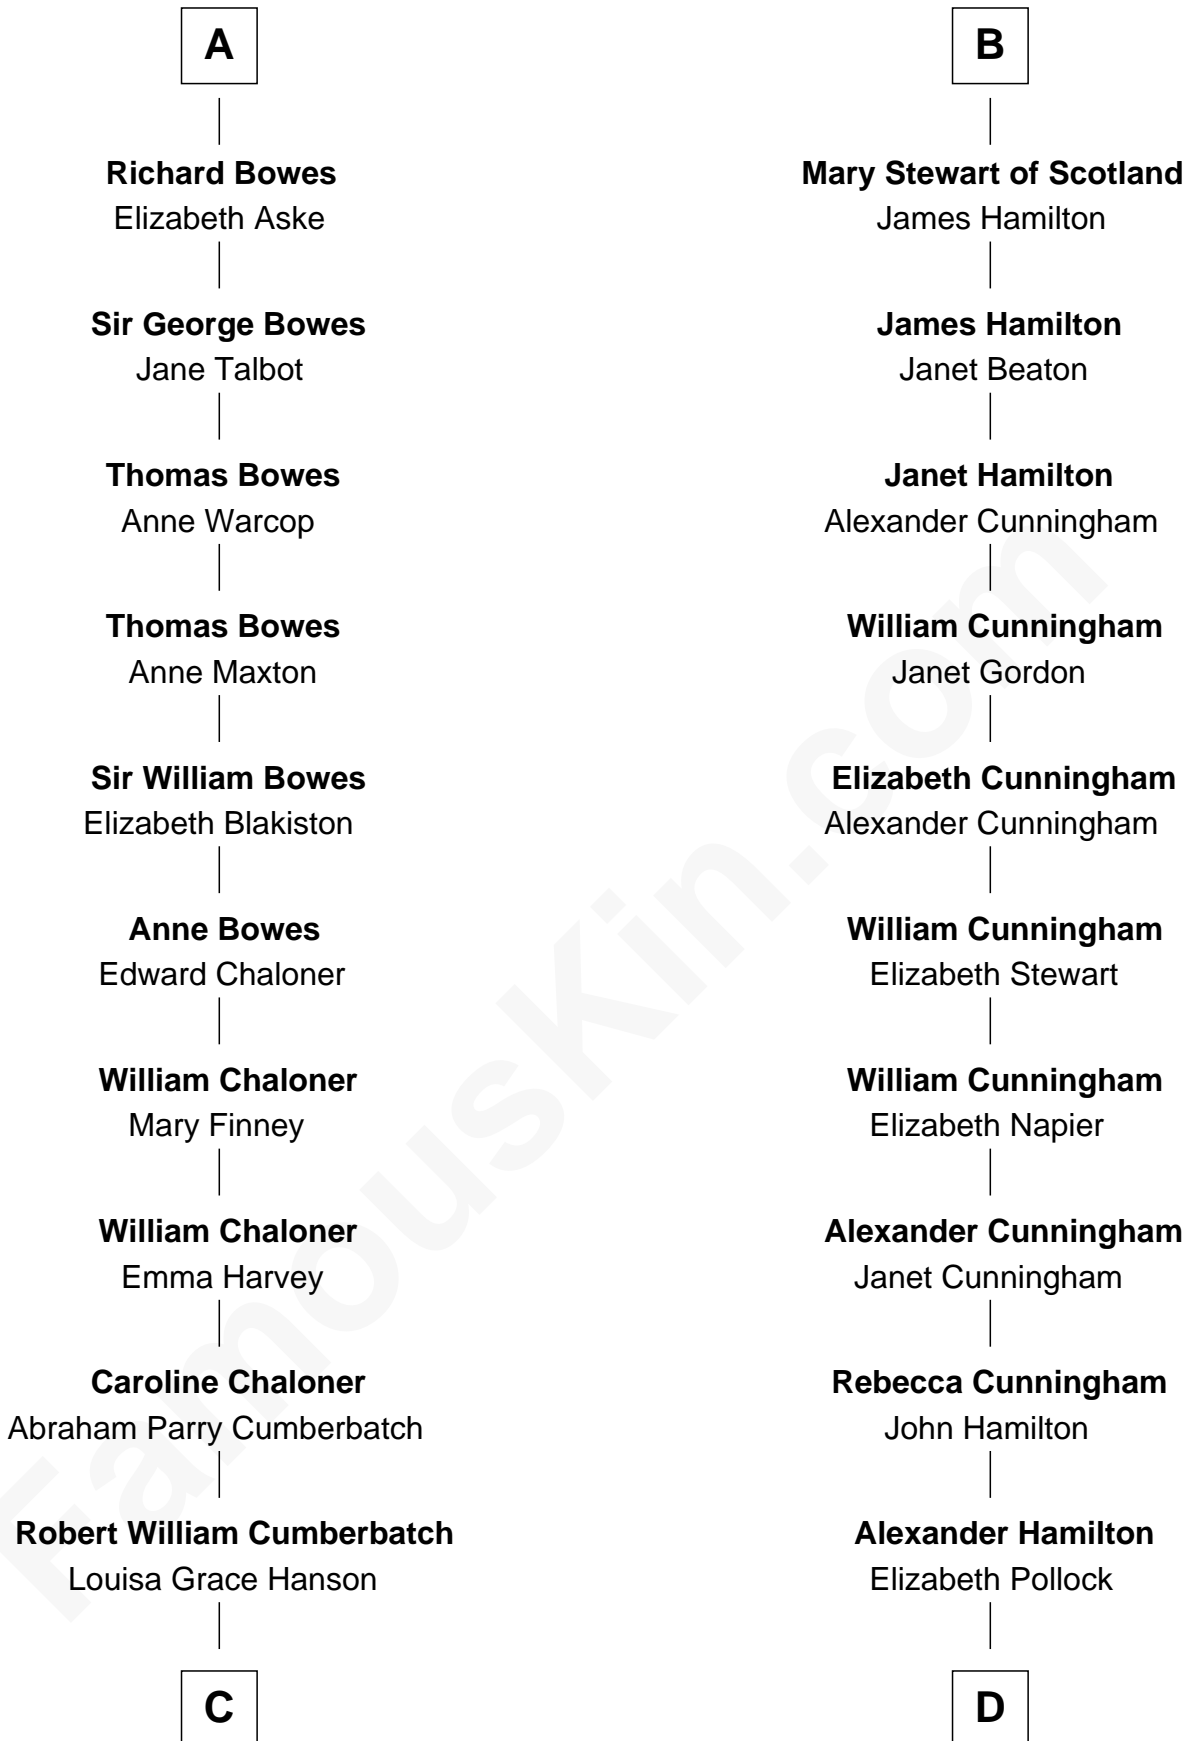

FamousKin.com

Relationship Chart of

Benedict Cumberbatch

Movie, Television and Stage Actor

18th cousin 2 times removed of

Alexander Hamilton

1st U.S. Secretary of the Treasury

C

Henry Alfred Cumberbatch
Hélène Gertrude Rees

Henry Carlton Cumberbatch
Pauline Ellen Laing Congdon

Timothy Carlton Congdon Cumberbatch
Wanda Ventham

Benedict Cumberbatch
Movie, Television and Stage Actor