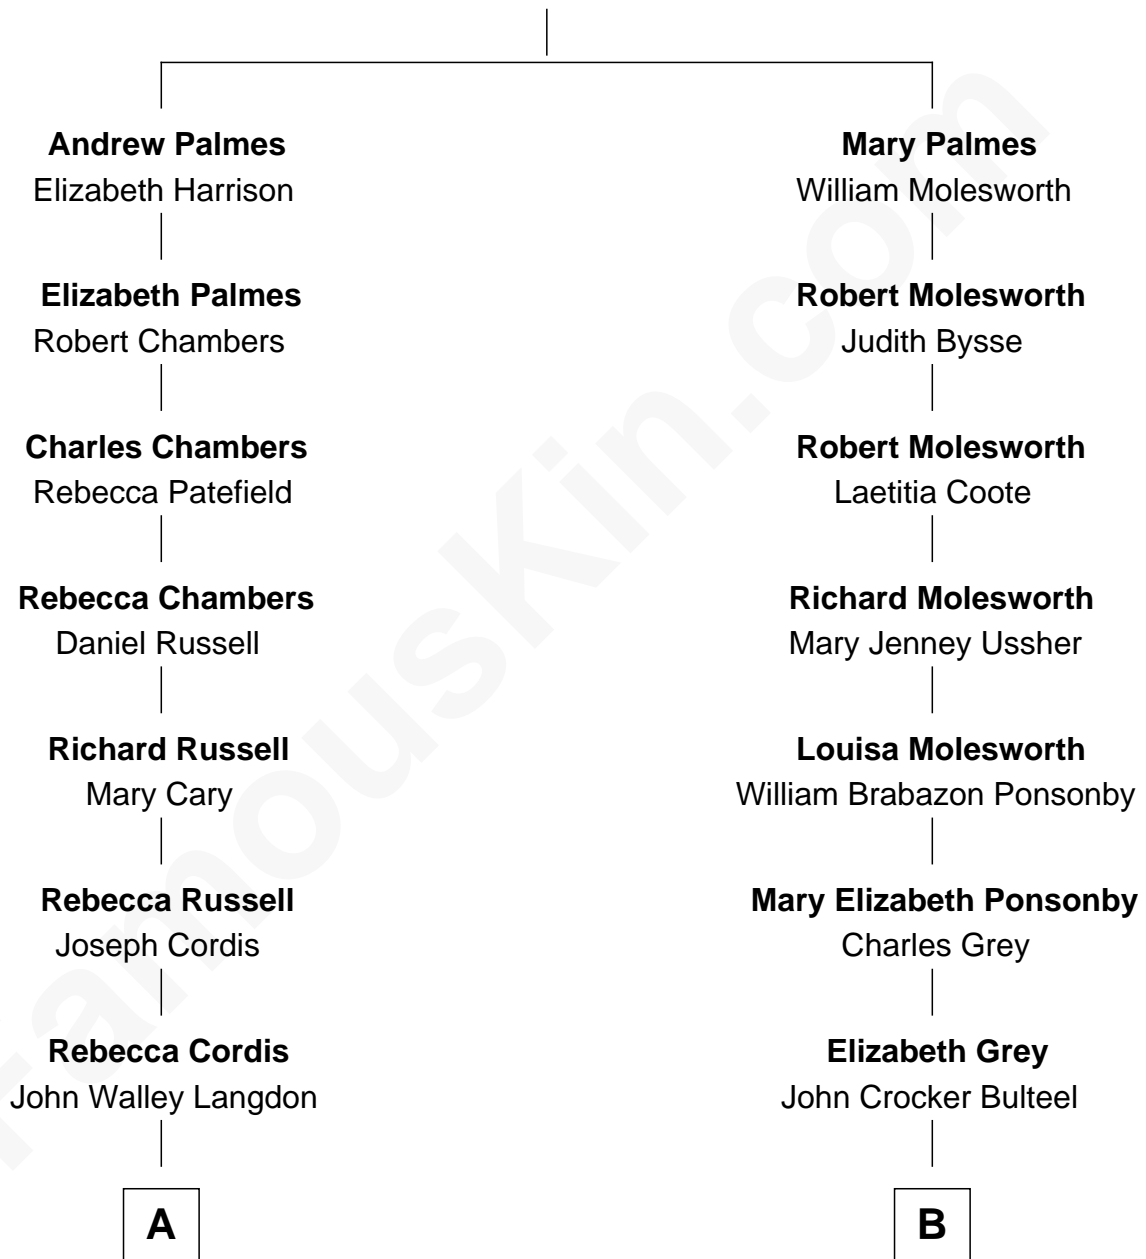

FamousKin.com

Relationship Chart of

Benedict Cumberbatch
Movie, Television and Stage Actor

11th cousin 1 time removed of

Princess Diana
Princess of Wales

Sir Francis Palmes

Mary Hadnall

A

Joseph Langdon
Louisa Christine Gout

Ida Josephine Langdon
Thomas Bowen Rees

Hélène Gertrude Rees
Henry Alfred Cumberbatch

Henry Carlton Cumberbatch
Pauline Ellen Laing Congdon

Timothy Carlton Congdon Cumberbatch
Wanda Ventham

Benedict Cumberbatch
Movie, Television and Stage Actor

B

Louisa Emily Charlotte Bulteel
Edward Charles Baring

Margaret Baring
Charles Robert Spencer

Albert Edward John Spencer
Cynthia Elinor Beatrix Hamilton

Edward John Spencer
Frances Ruth Burke Roche

Princess Diana
Princess of Wales