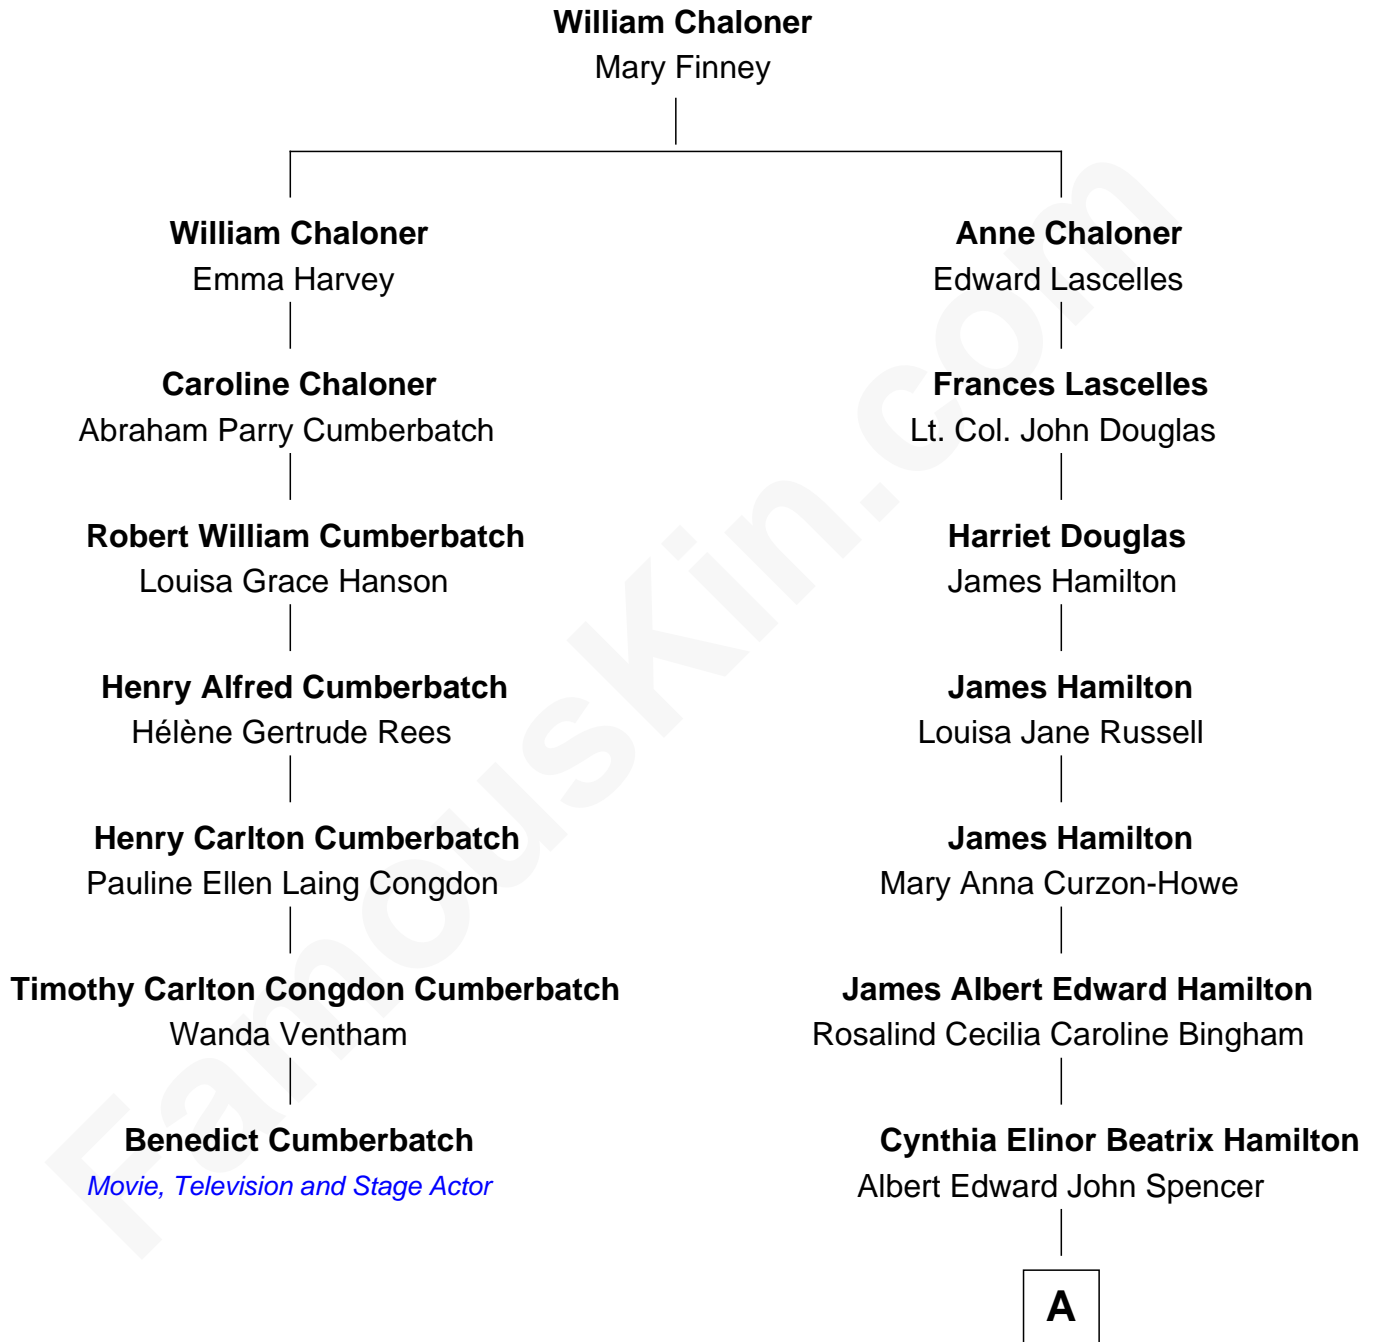

FamousKin.com Relationship Chart of

Benedict Cumberbatch
Movie, Television and Stage Actor

6th cousin 2 times removed of

Princess Diana
Princess of Wales

A

Edward John Spencer
Frances Ruth Burke Roche

Princess Diana
Princess of Wales

FamousKin.com