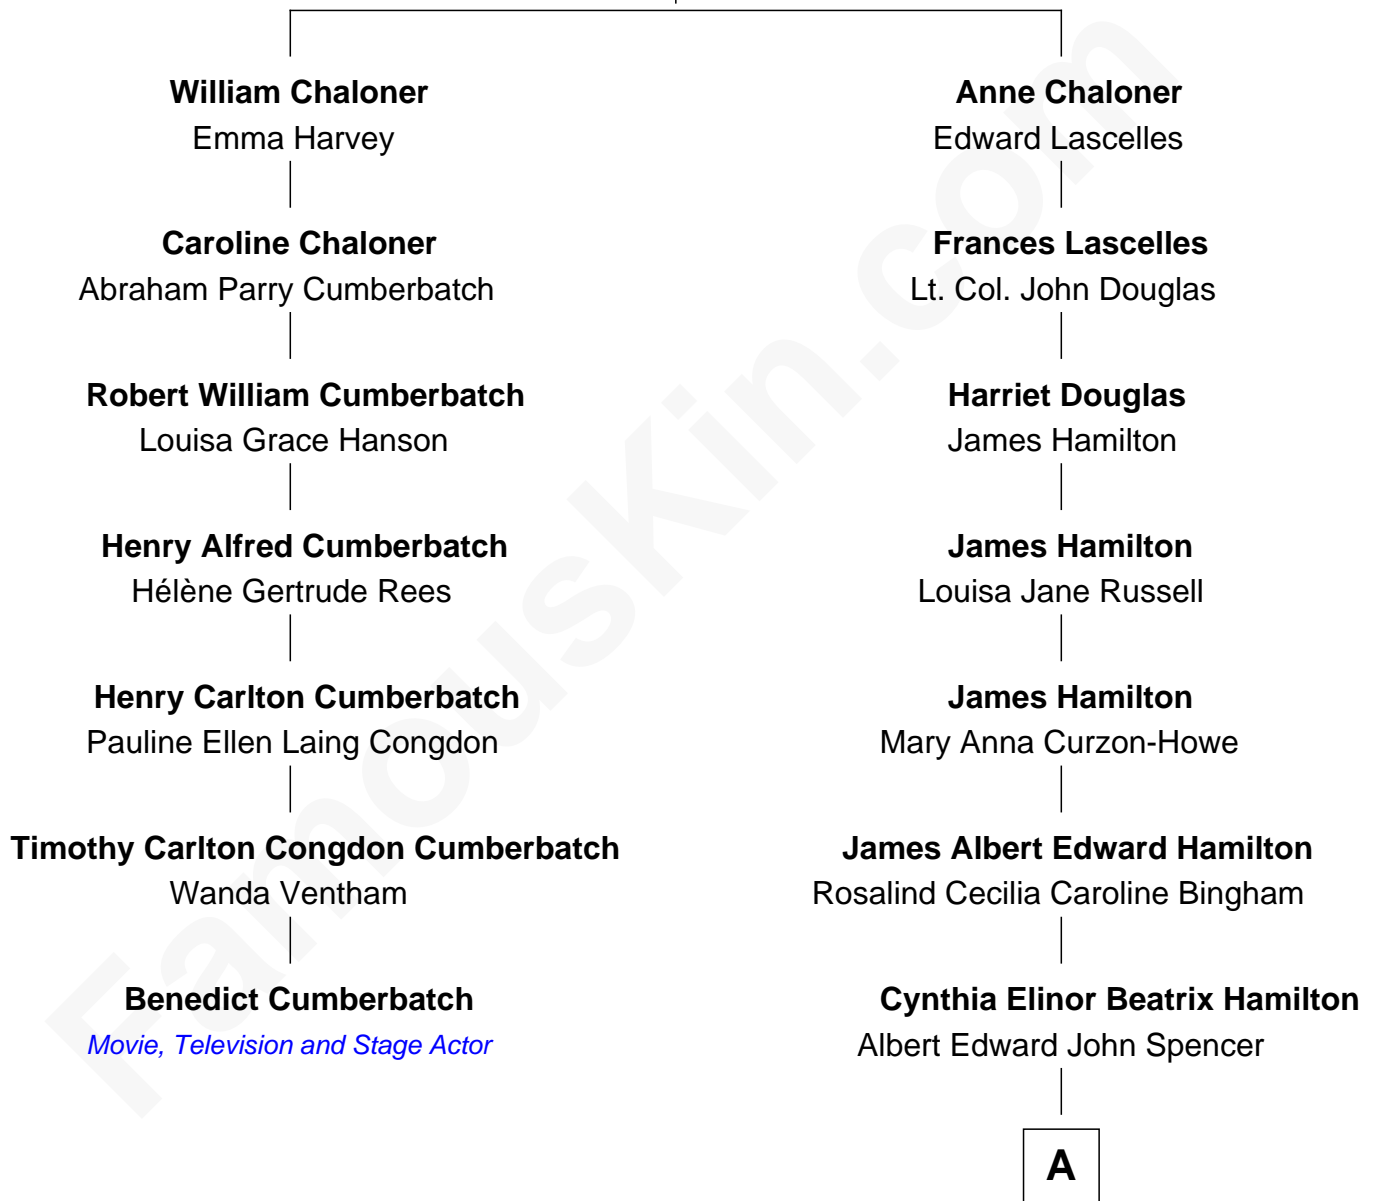

## Relationship Chart of

**Benedict Cumberbatch**

*Movie, Television and Stage Actor*

6th cousin 3 times removed of

**Prince William**

*Prince of Wales*

**William Chaloner**

Mary Finney

A

**Edward John Spencer**  
Frances Ruth Burke Roche

**Princess Diana Frances Spencer**  
Charles III, King of the United Kingdom

**Prince William**  
*Prince of Wales*

FamousKin.com