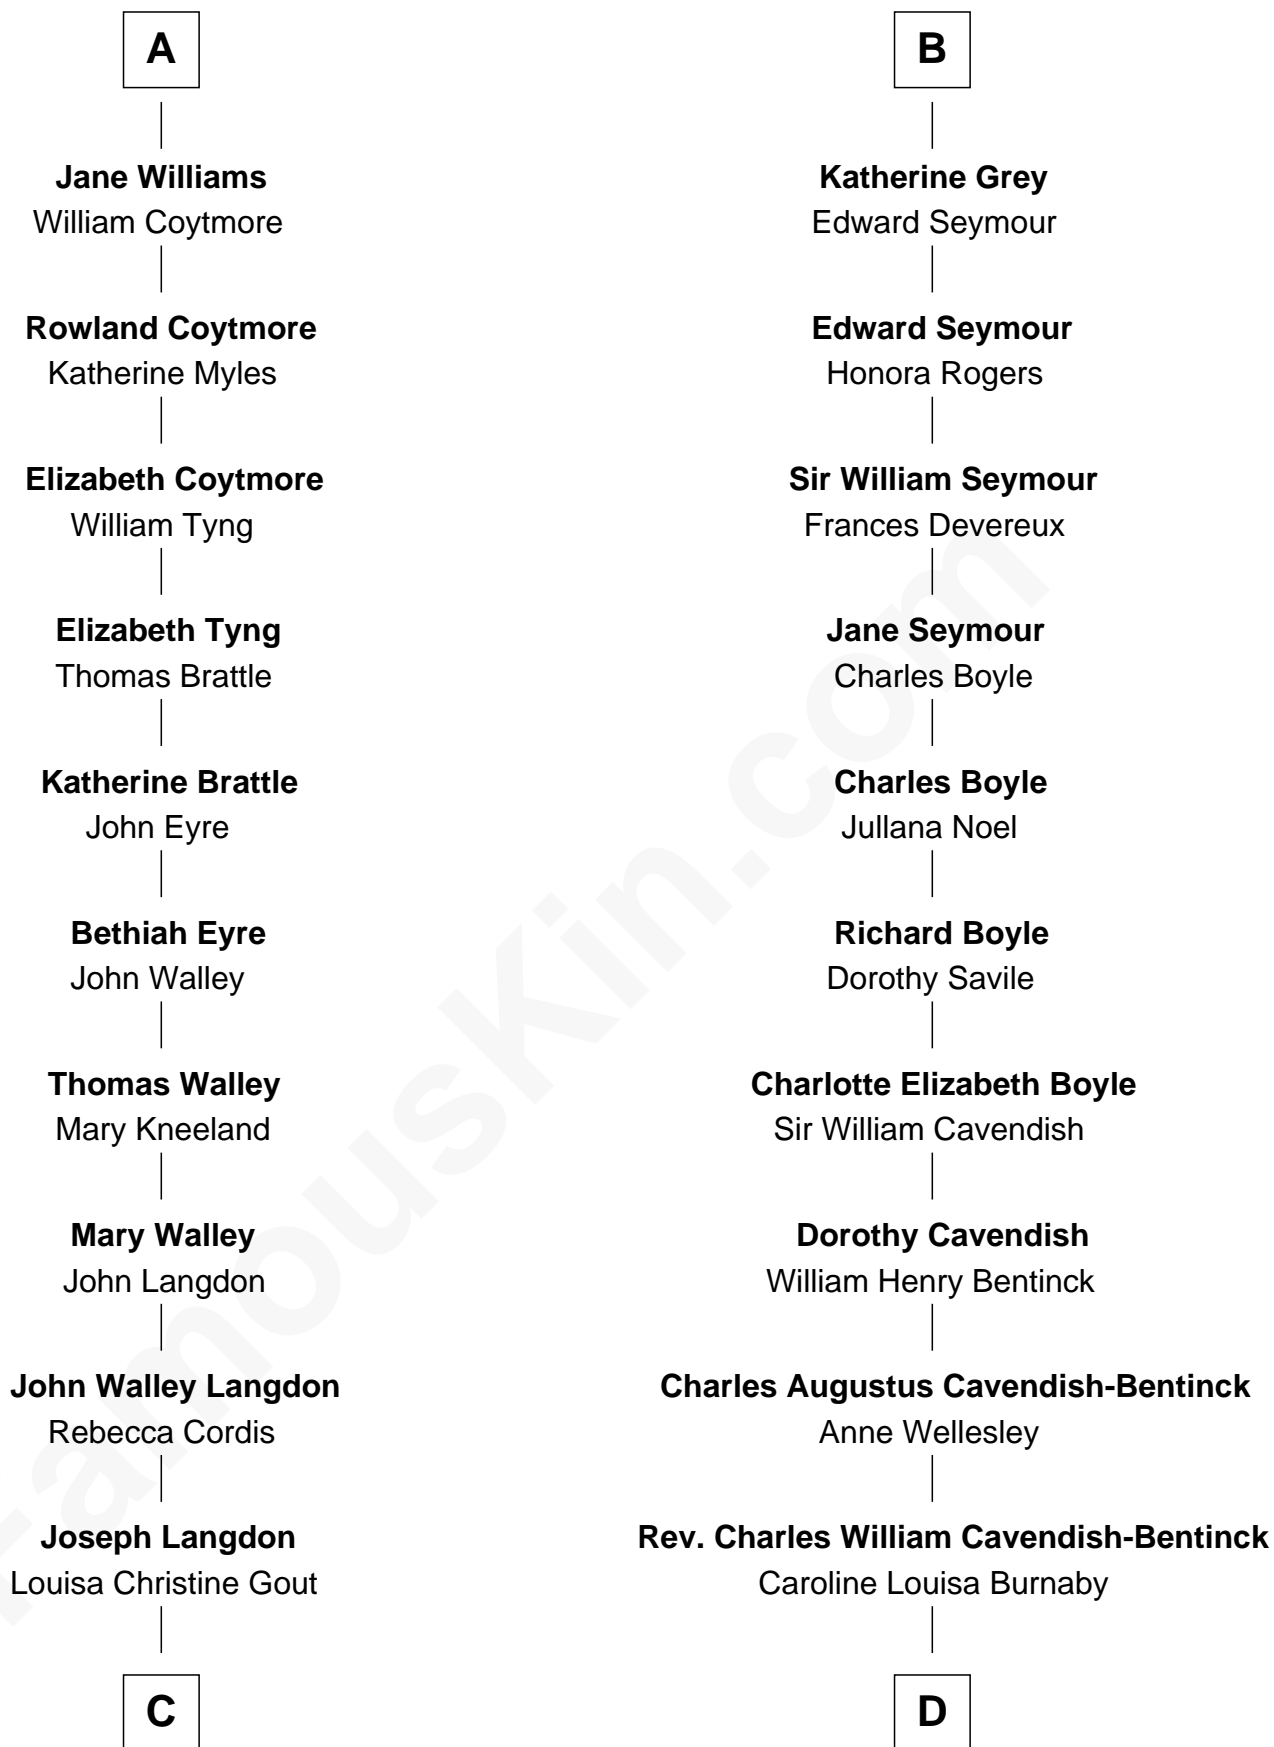

FamousKin.com
Relationship Chart of
Benedict Cumberbatch
Movie, Television and Stage Actor

21st cousin of

Prince William
Prince of Wales

Goronwy ap Ednyfed

C

Ida Josephine Langdon

Thomas Bowen Rees

Hélène Gertrude Rees