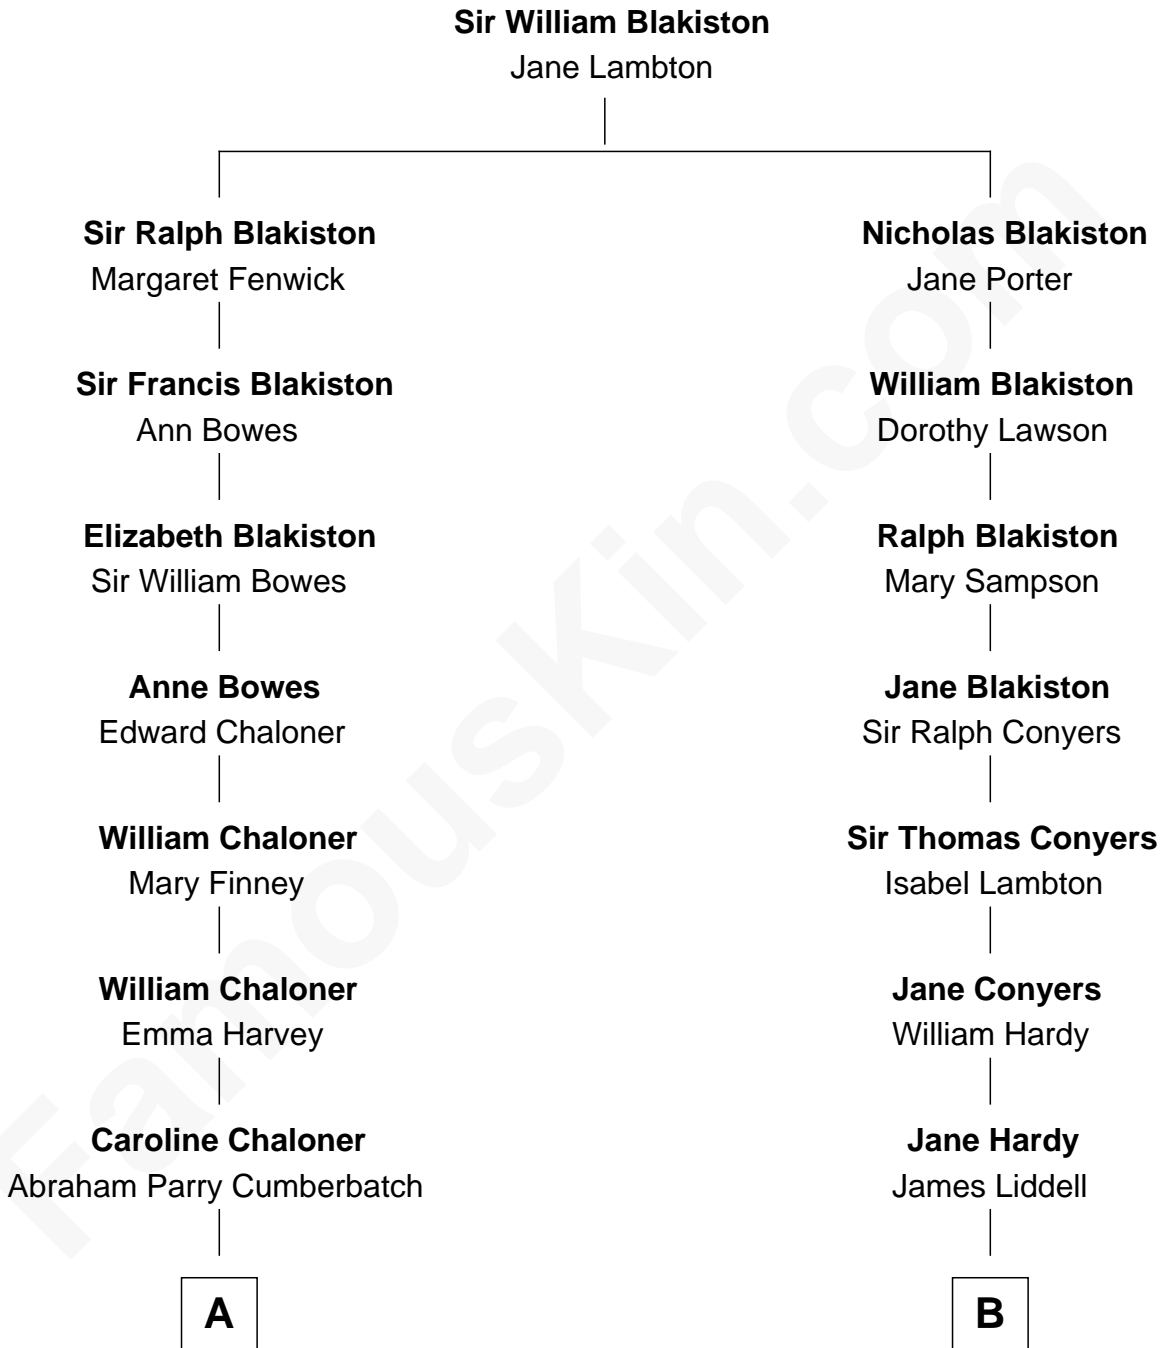

FamousKin.com Relationship Chart of

Benedict Cumberbatch

Movie, Television and Stage Actor

11th cousin 2 times removed of

Catherine Middleton

Princess of Wales

A

Robert William Cumberbatch

Louisa Grace Hanson

Henry Alfred Cumberbatch

Hélène Gertrude Rees

Henry Carlton Cumberbatch

Pauline Ellen Laing Congdon

Timothy Carlton Congdon Cumberbatch

Wanda Ventham

Benedict Cumberbatch