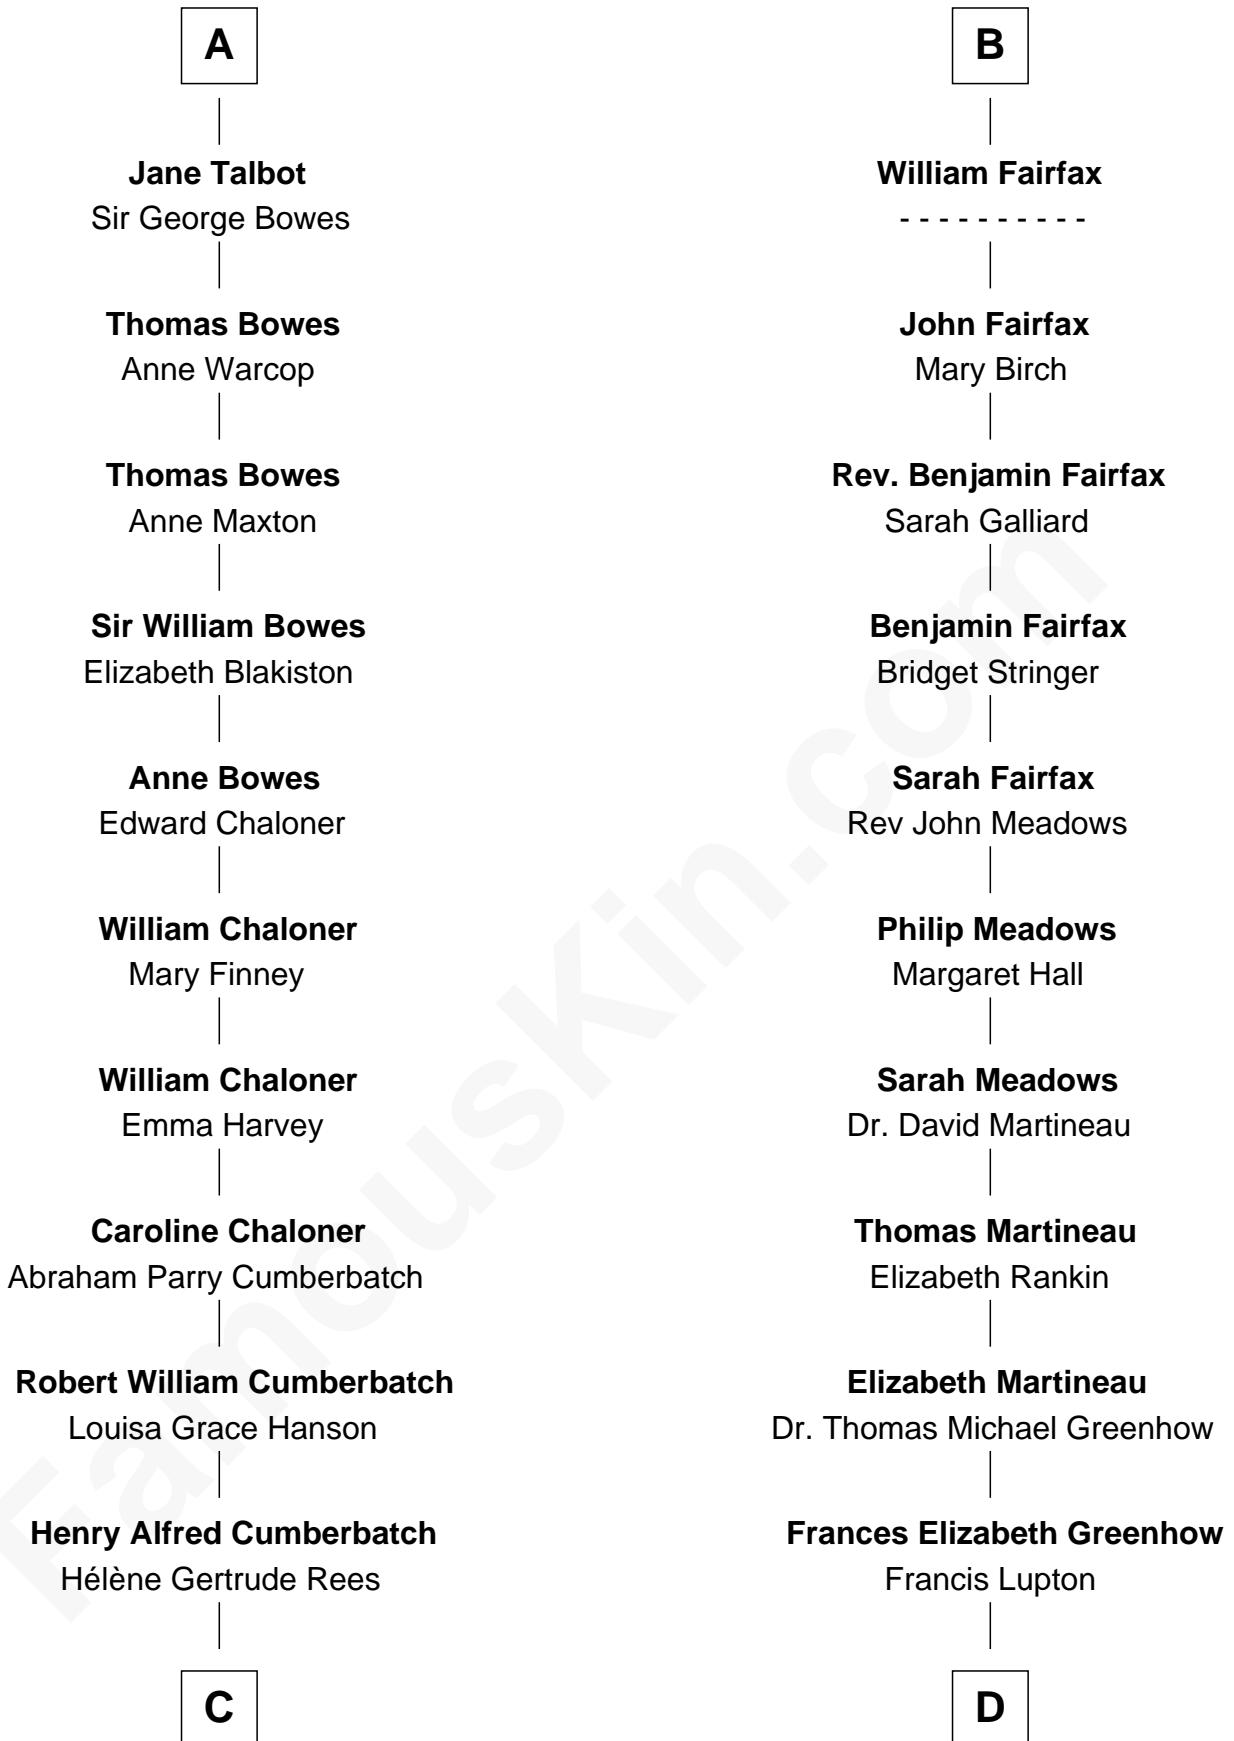

FamousKin.com Relationship Chart of

Benedict Cumberbatch
Movie, Television and Stage Actor

19th cousin 2 times removed of

Catherine Middleton
Princess of Wales

C

Henry Carlton Cumberbatch

Pauline Ellen Laing Congdon