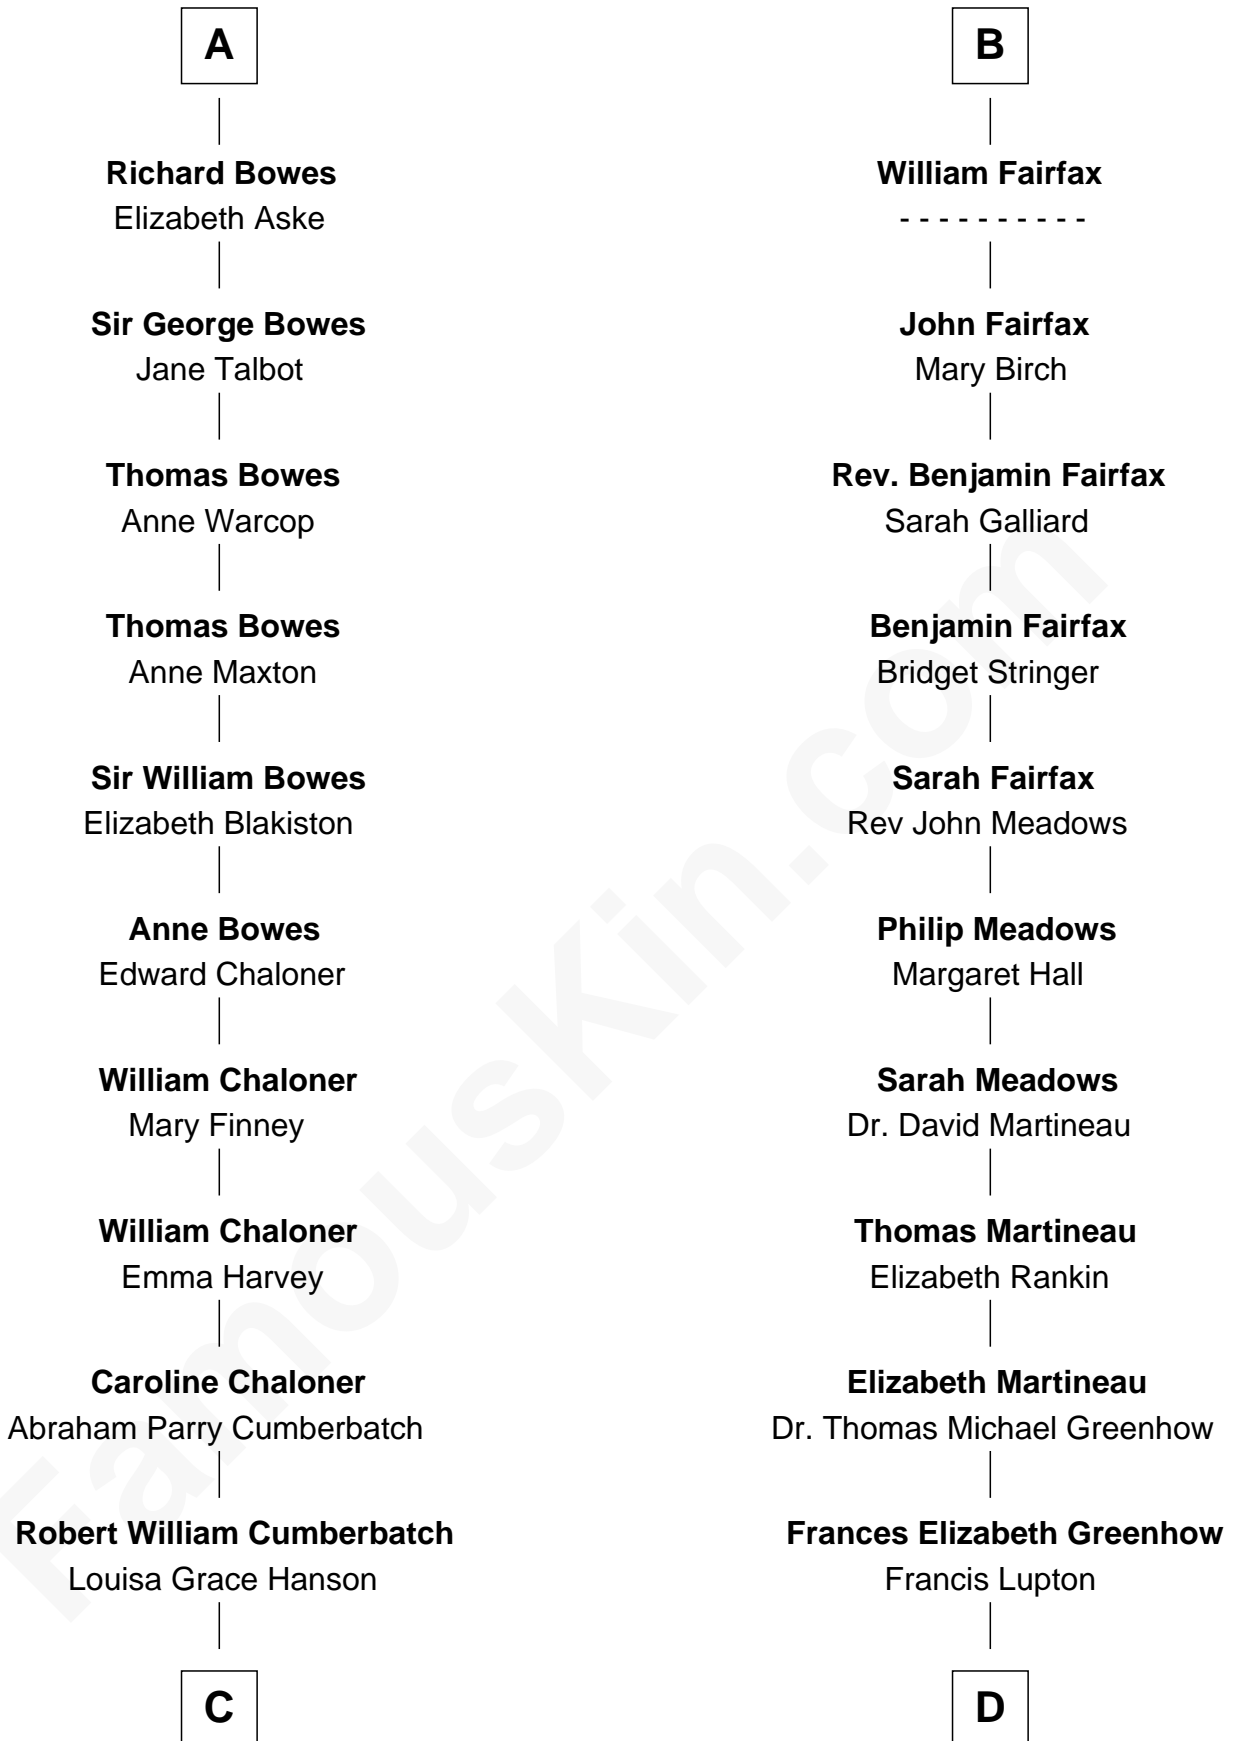

FamousKin.com

Relationship Chart of

Benedict Cumberbatch

Movie, Television and Stage Actor

20th cousin 1 time removed of

Catherine Middleton

Princess of Wales

Eudo la Zouche
Milicent de Cantilupe

Eve la Zouche
Sir Maurice de Berkeley

Isabel de Berkeley
Sir Robert de Clifford

Sir Roger de Clifford
Maud de Beauchamp

Katherine de Clifford
Sir Ralph de Greystoke

Joan de Greystoke
Sir William Bowes

Sir William Bowes
Maud FitzHugh

Sir Ralph Bowes
Margery Conyers

A

Eve la Zouche
Sir Maurice de Berkeley

Thomas de Berkeley
Katherine de Clyvedon

Sir John Berkeley
Elizabeth Betteshorne

Eleanor Berkeley
Sir Richard Poynings

Eleanor Poynings
Sir Henry Percy

Margaret Percy
Sir William Gascoigne

Agnes Gascoigne
Sir Thomas Fairfax

B

C

Henry Alfred Cumberbatch

Hélène Gertrude Rees

Henry Carlton Cumberbatch

Pauline Ellen Laing Congdon