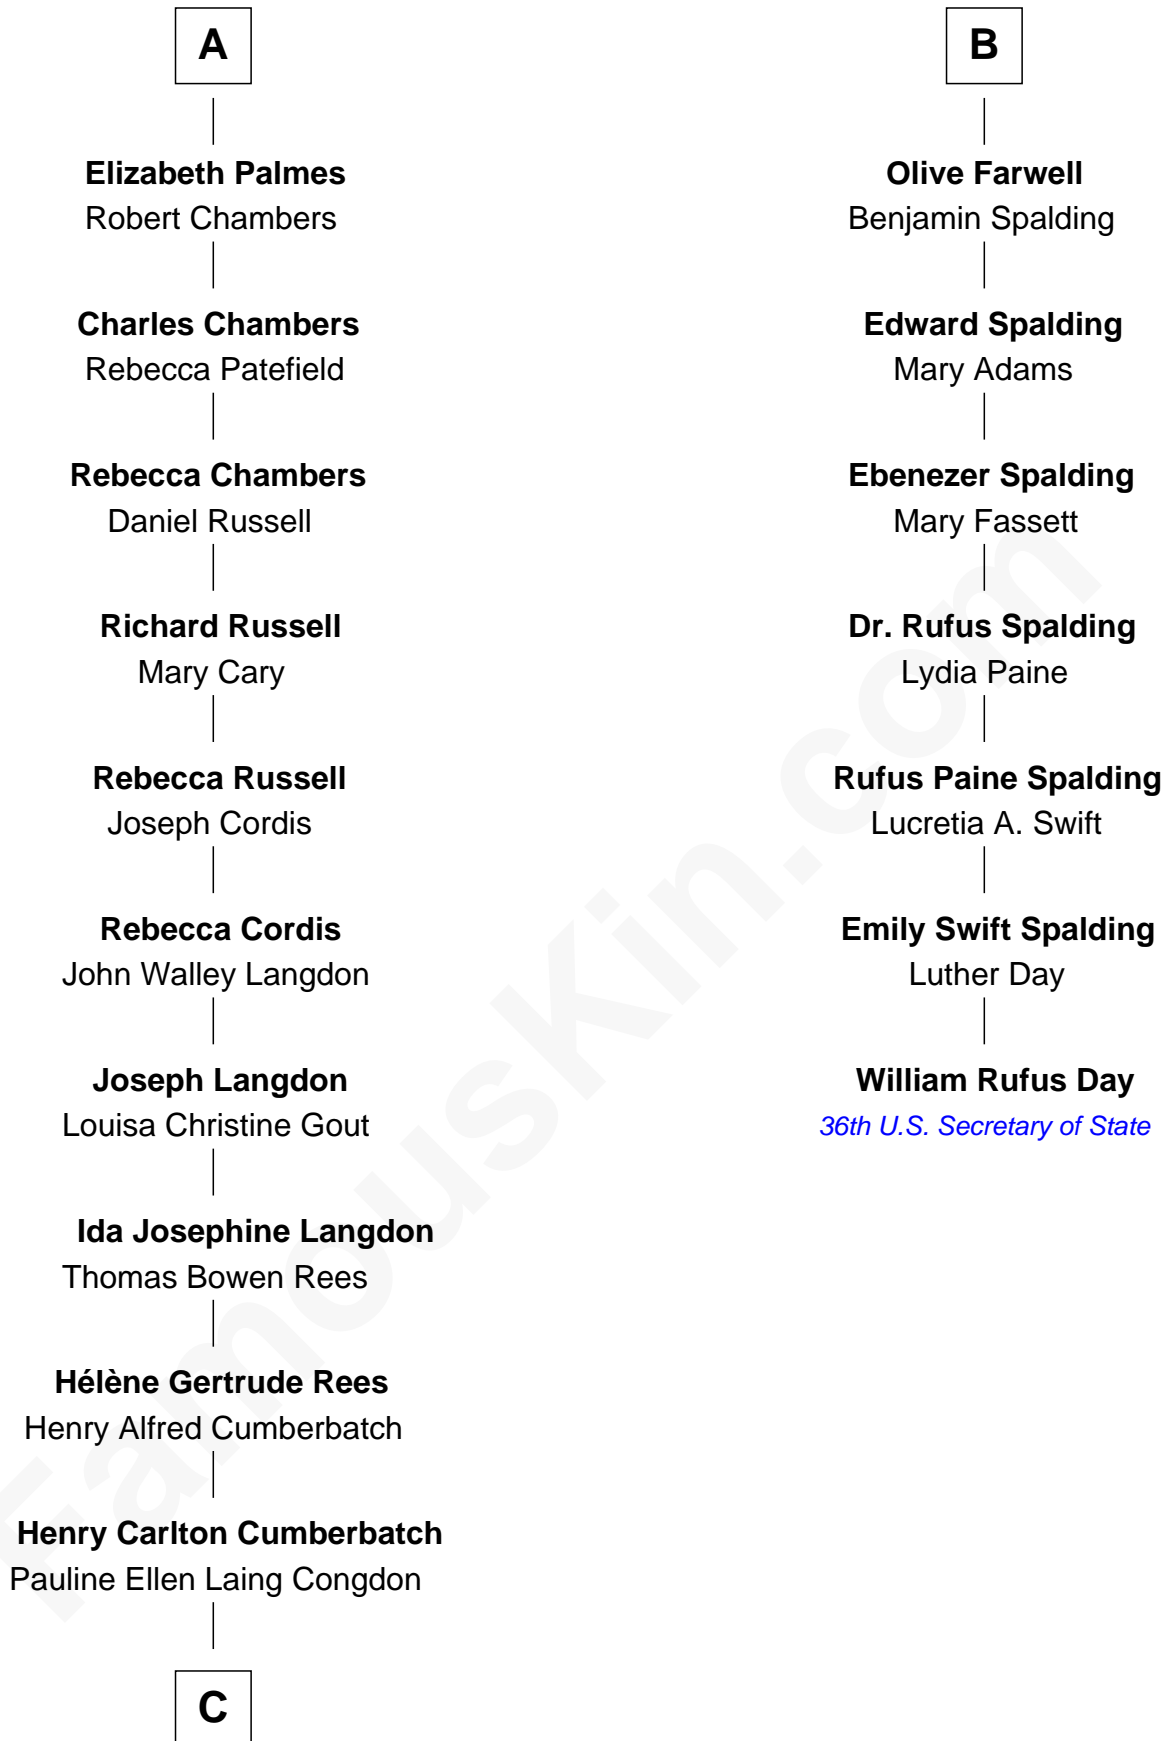

FamousKin.com Relationship Chart of

Benedict Cumberbatch
Movie, Television and Stage Actor

13th cousin 5 times removed of

William Rufus Day
36th U.S. Secretary of State

Sir Robert Corbet

Margaret - - - - -

Timothy Carlton Congdon Cumberbatch

Wanda Ventham

Benedict Cumberbatch

Movie, Television and Stage Actor

FamousKin.com