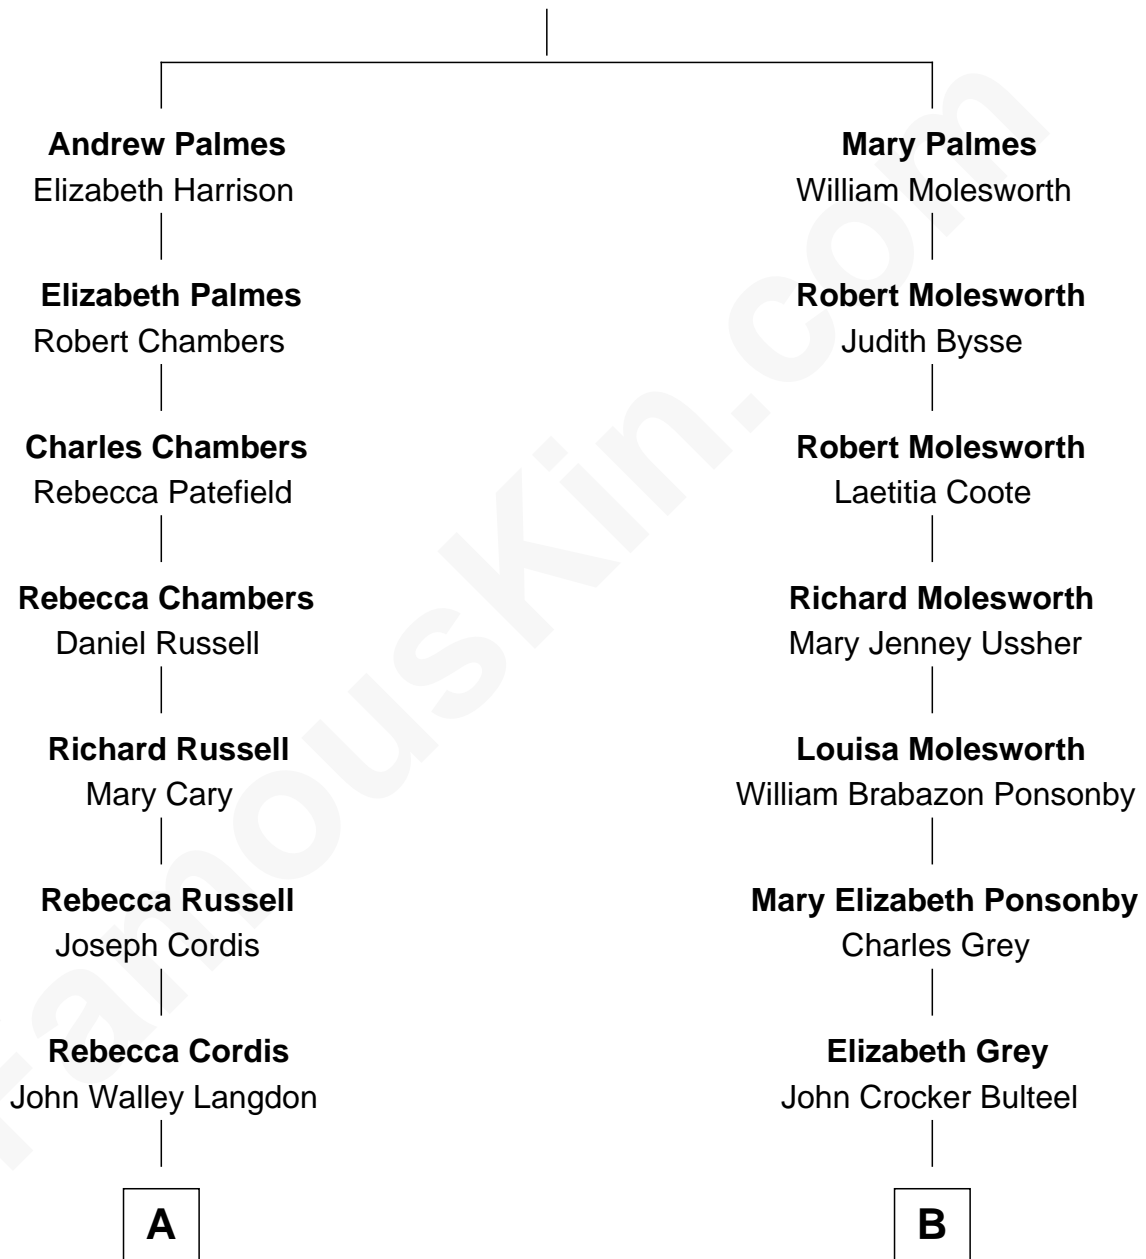

FamousKin.com
Relationship Chart of
Benedict Cumberbatch
Movie, Television and Stage Actor

12th cousin of

Prince Harry
Duke of Sussex

Sir Francis Palmes

Mary Hadnall

A

Joseph Langdon
Louisa Christine Gout

Ida Josephine Langdon
Thomas Bowen Rees

Hélène Gertrude Rees
Henry Alfred Cumberbatch

Henry Carlton Cumberbatch
Pauline Ellen Laing Congdon

Timothy Carlton Congdon Cumberbatch
Wanda Ventham

Benedict Cumberbatch
Movie, Television and Stage Actor

B

Louisa Emily Charlotte Bulteel
Edward Charles Baring

Margaret Baring
Charles Robert Spencer

Albert Edward John Spencer
Cynthia Elinor Beatrix Hamilton

Edward John Spencer
Frances Ruth Burke Roche

Princess Diana Frances Spencer
Charles III, King of the United Kingdom