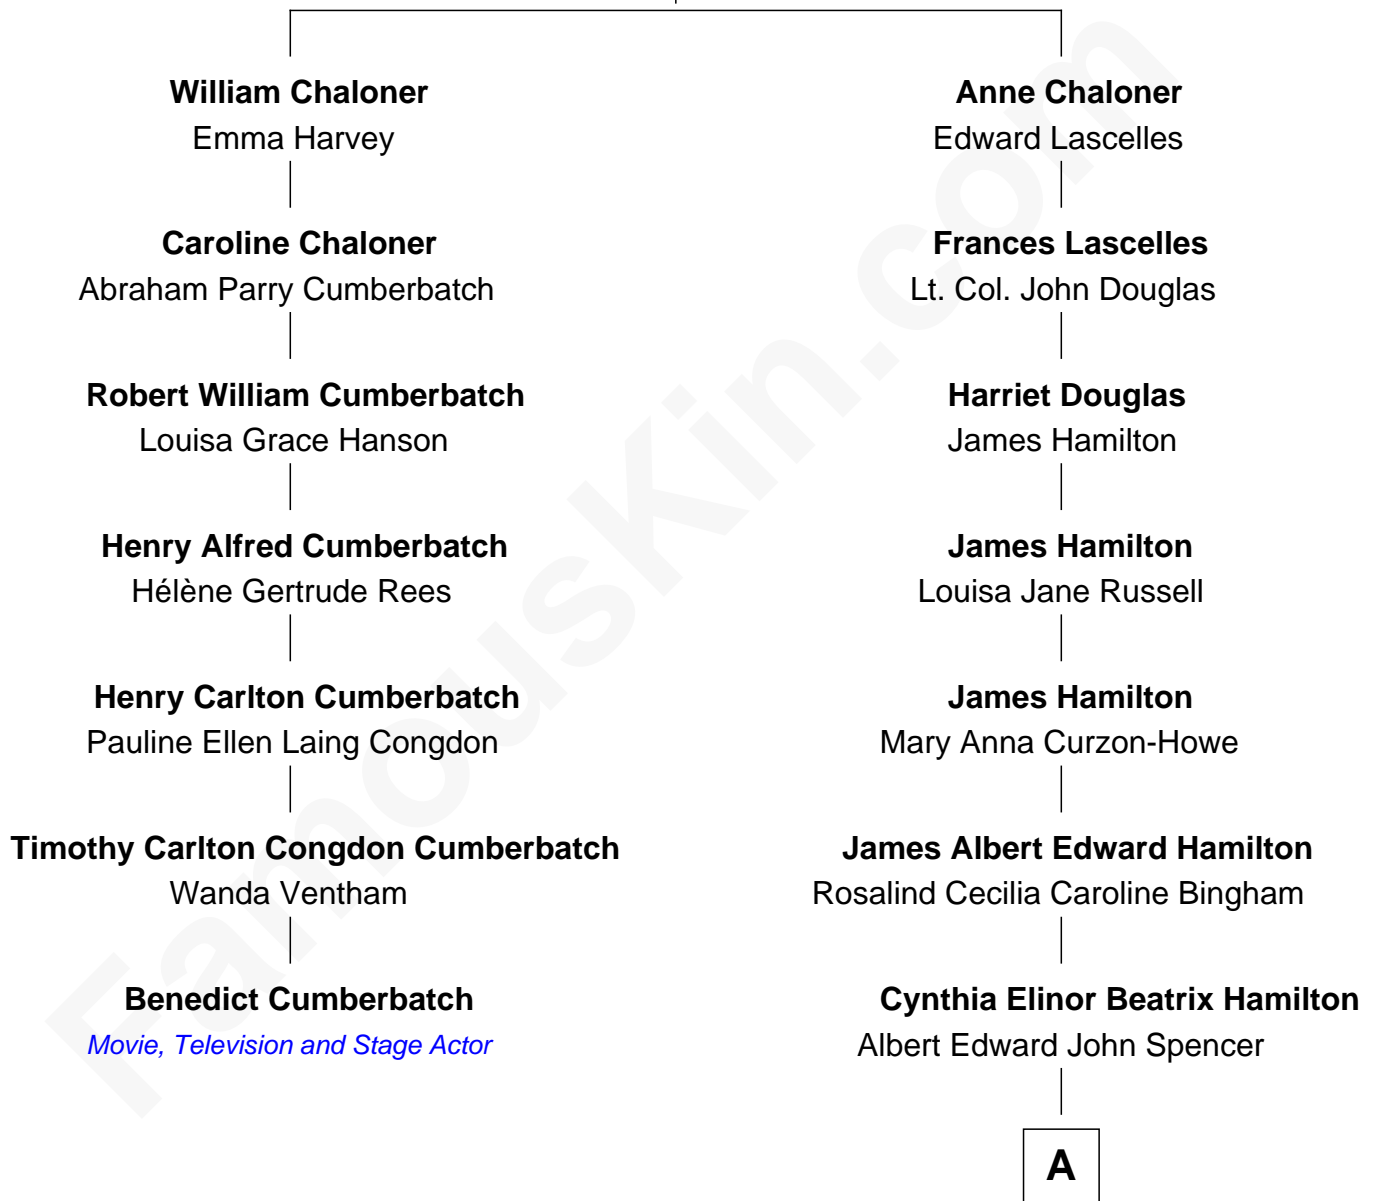

# FamousKin.com Relationship Chart of

**Benedict Cumberbatch**  
*Movie, Television and Stage Actor*

6th cousin 3 times removed of

**Prince Harry**  
*Duke of Sussex*

**William Chaloner**  
Mary Finney

A

**Edward John Spencer**  
Frances Ruth Burke Roche

**Princess Diana Frances Spencer**  
Charles III, King of the United Kingdom

**Prince Harry**  
*Duke of Sussex*

FamousKin.com