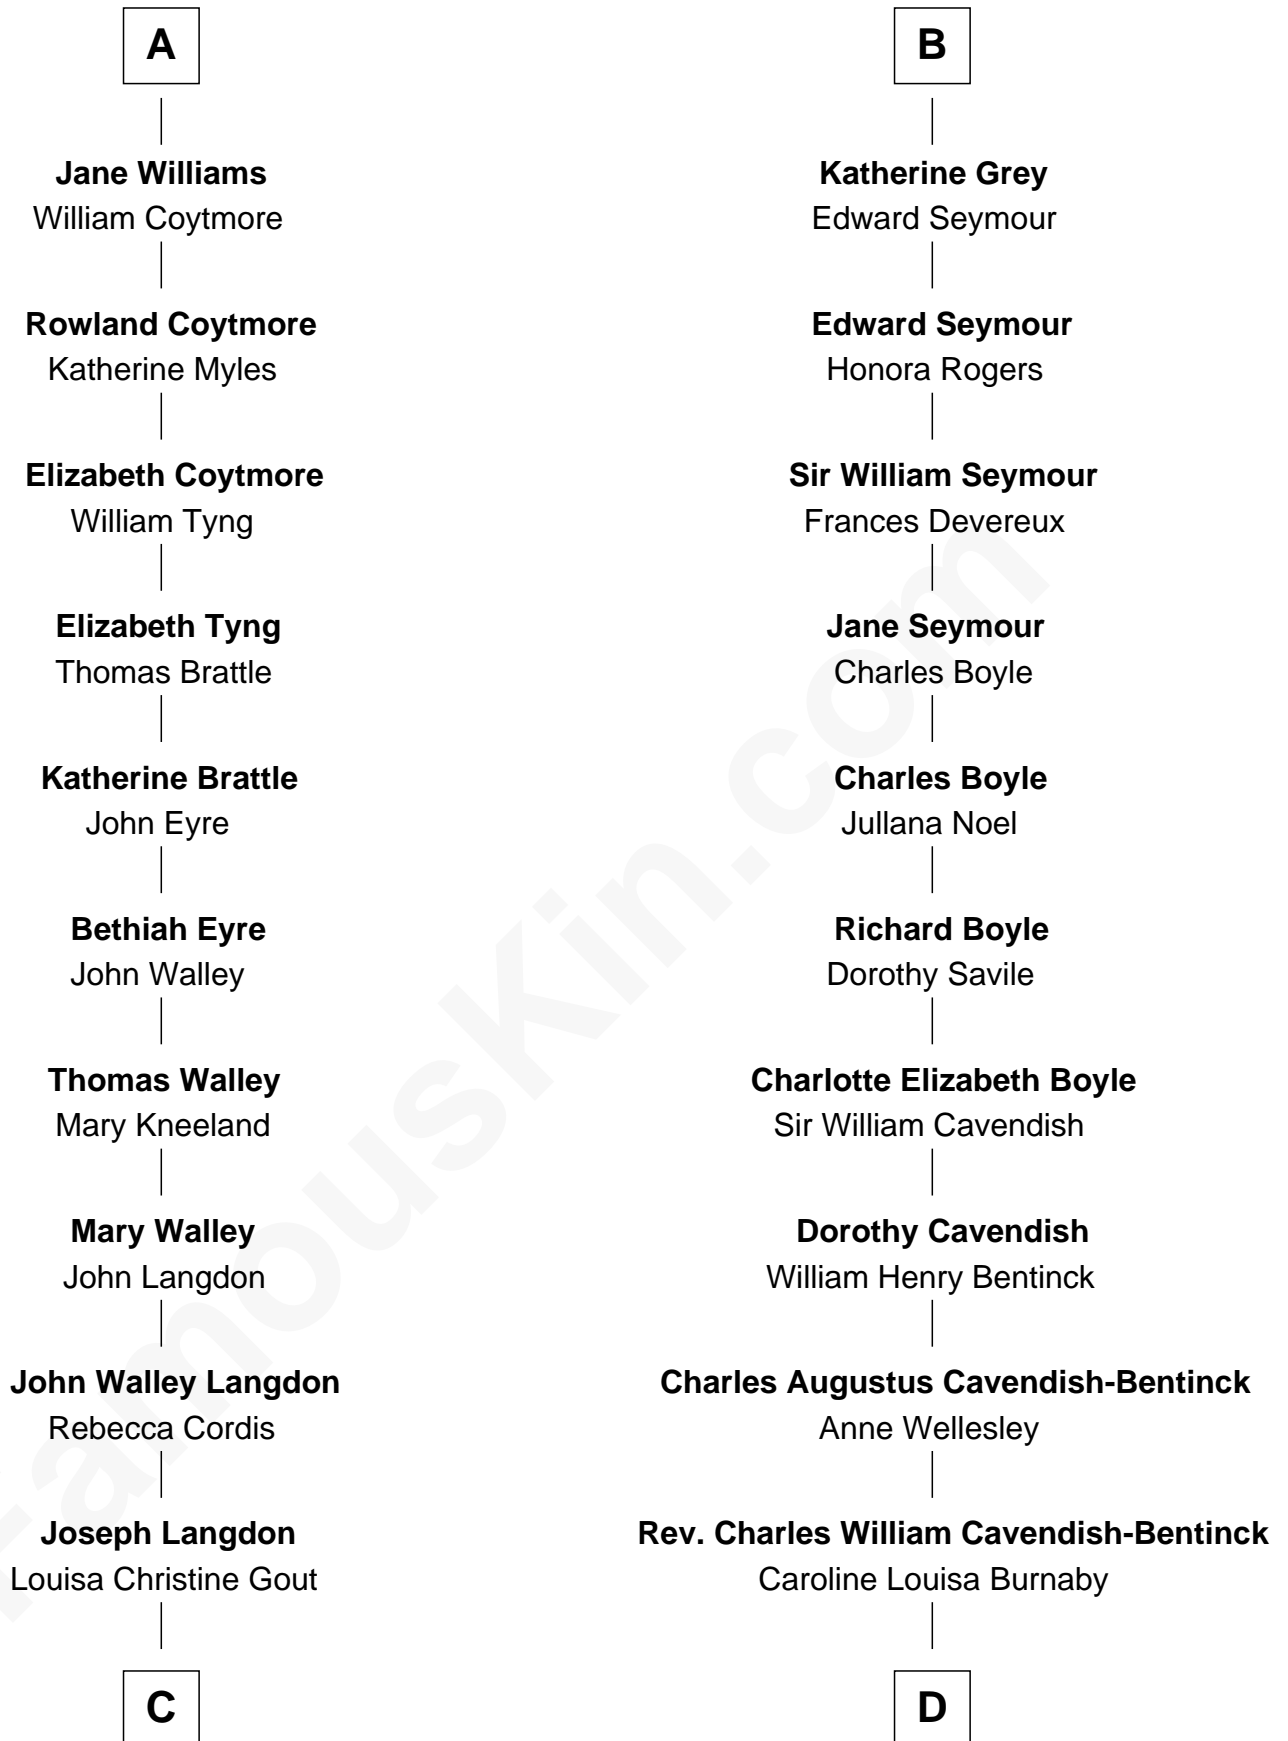

FamousKin.com
Relationship Chart of
Benedict Cumberbatch
Movie, Television and Stage Actor

21st cousin of

Prince Harry
Duke of Sussex

Goronwy ap Ednyfed

C

Ida Josephine Langdon

Thomas Bowen Rees

Hélène Gertrude Rees

Henry Alfred Cumberbatch

Henry Carlton Cumberbatch

Pauline Ellen Laing Congdon

Timothy Carlton Congdon Cumberbatch

Wanda Ventham

Benedict Cumberbatch

Movie, Television and Stage Actor

D