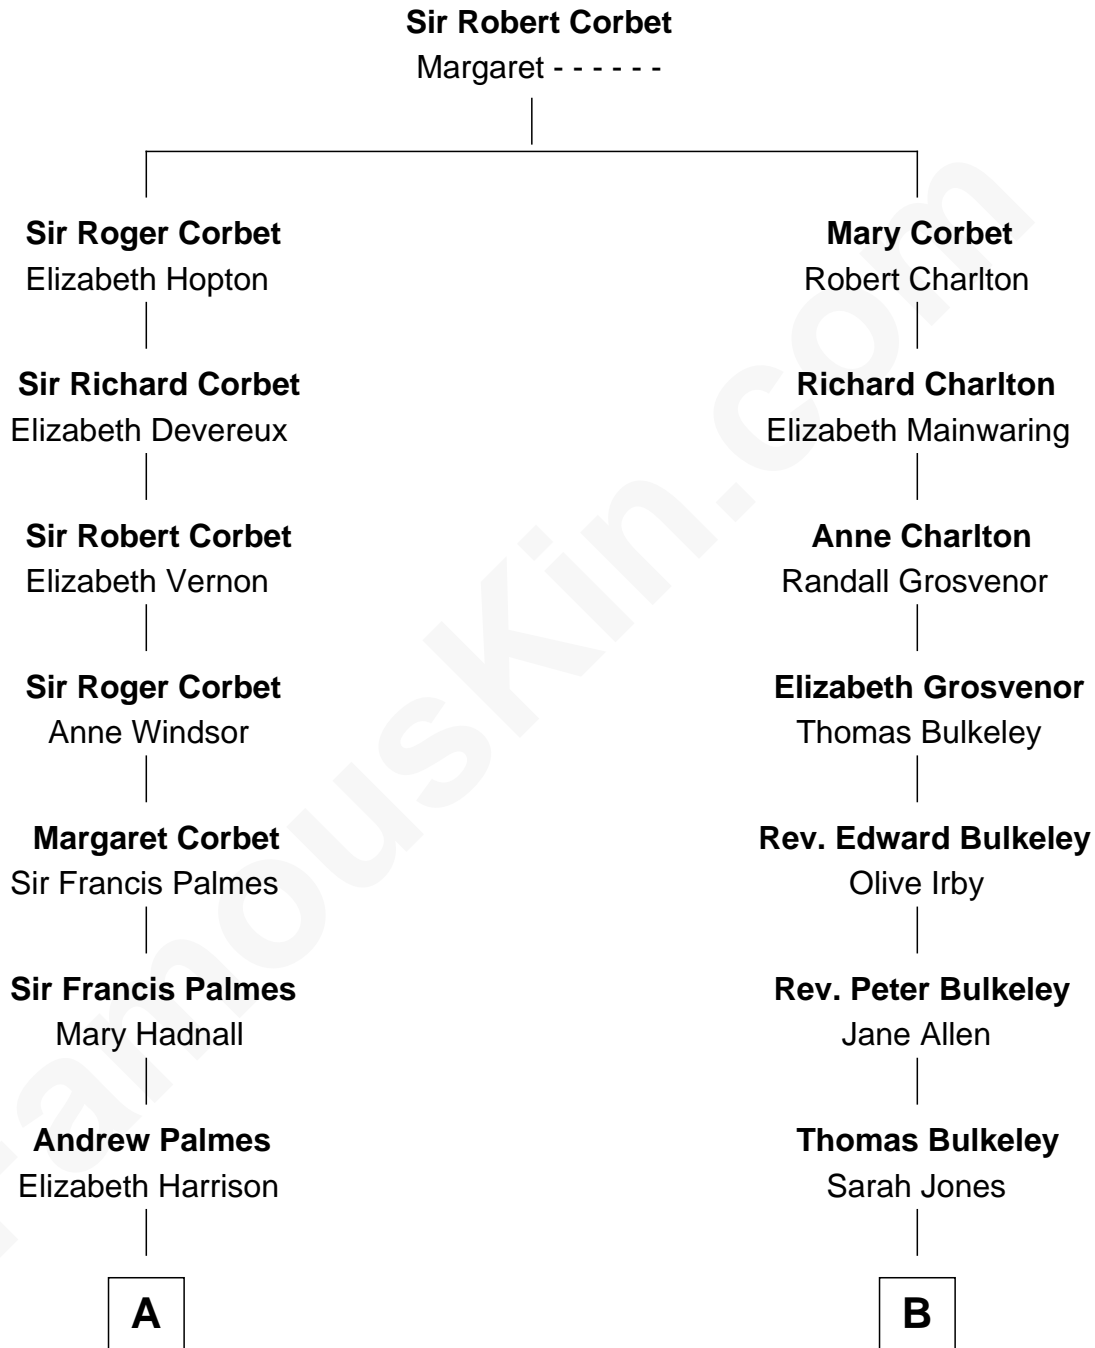

# FamousKin.com

## Relationship Chart of

**Benedict Cumberbatch**  
*Movie, Television and Stage Actor*

17th cousin 1 time removed of

**Harry Chapin**  
*Singer and Songwriter*

**Timothy Carlton Congdon Cumberbatch**

Wanda Ventham