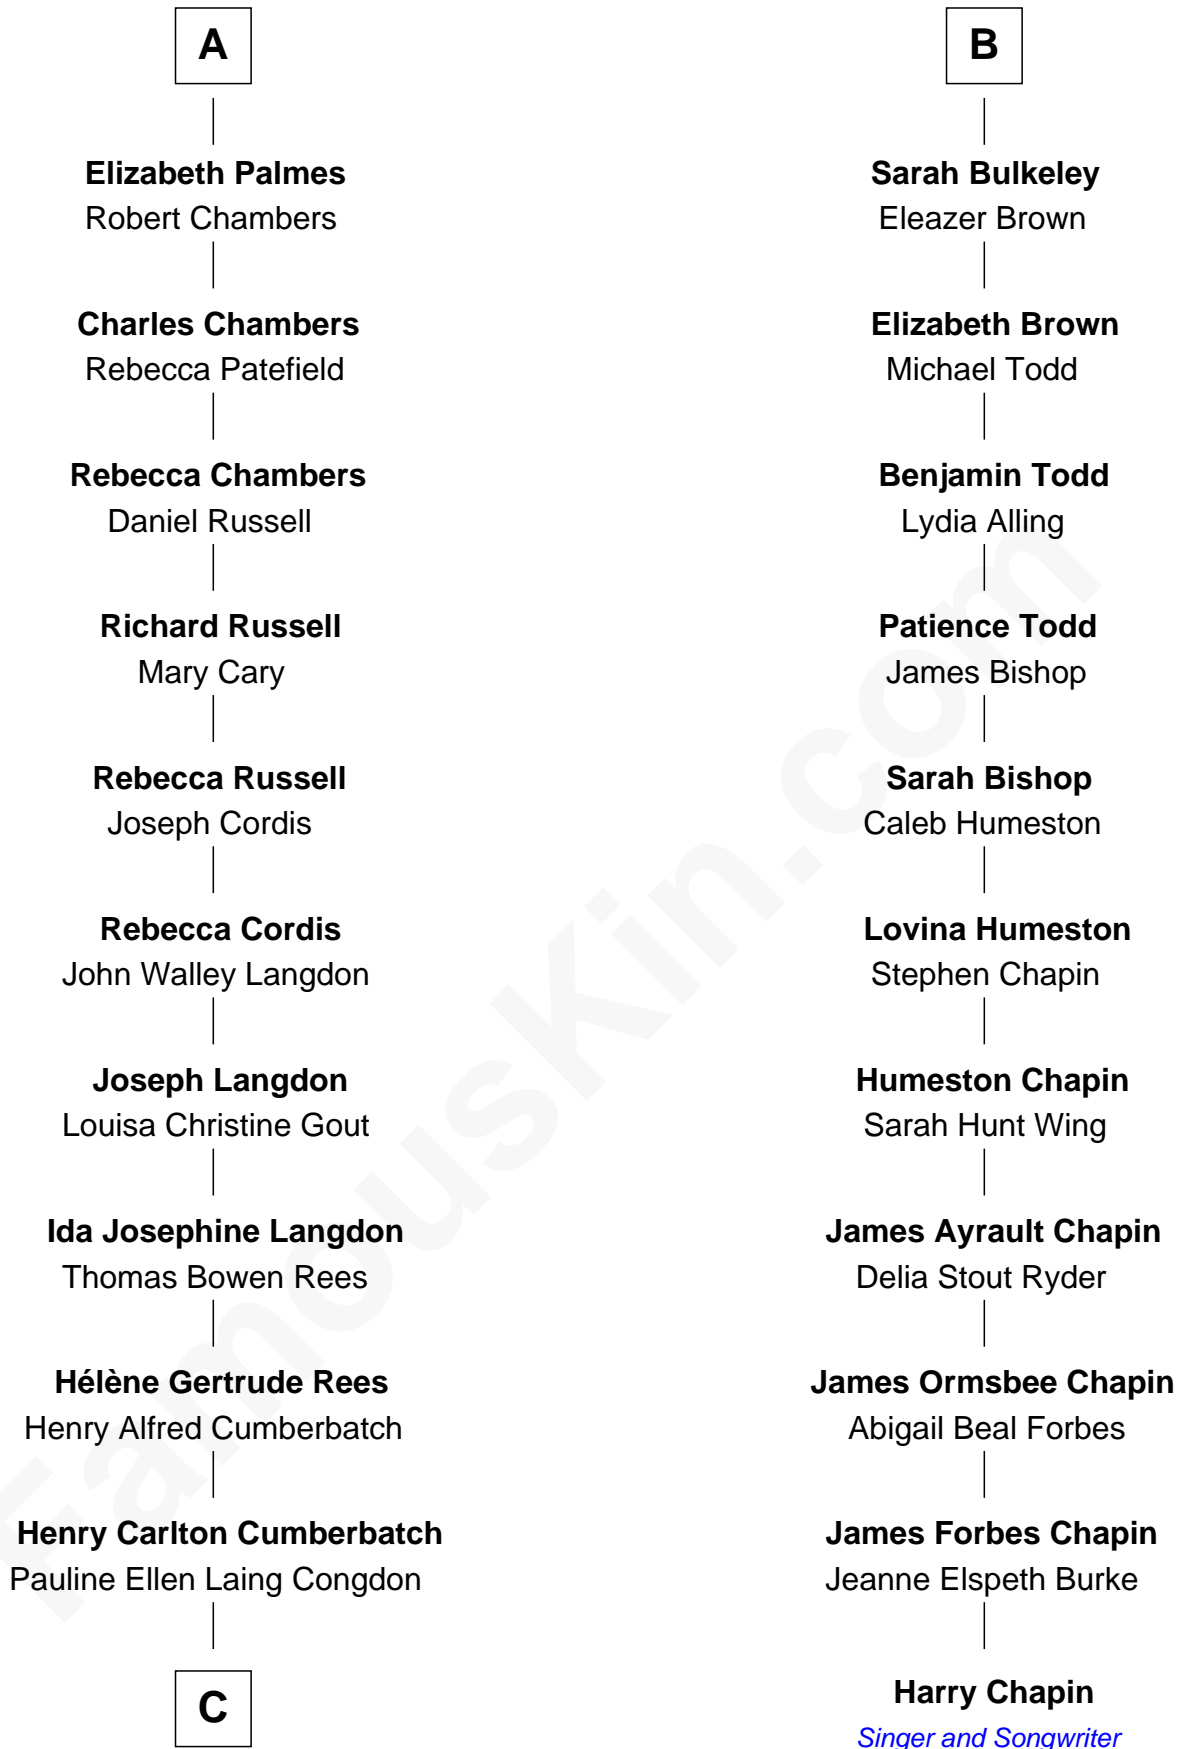

## Relationship Chart of

**Benedict Cumberbatch**  
*Movie, Television and Stage Actor*

17th cousin 1 time removed of

**Harry Chapin**  
*Singer and Songwriter*

**Timothy Carlton Congdon Cumberbatch**

Wanda Ventham