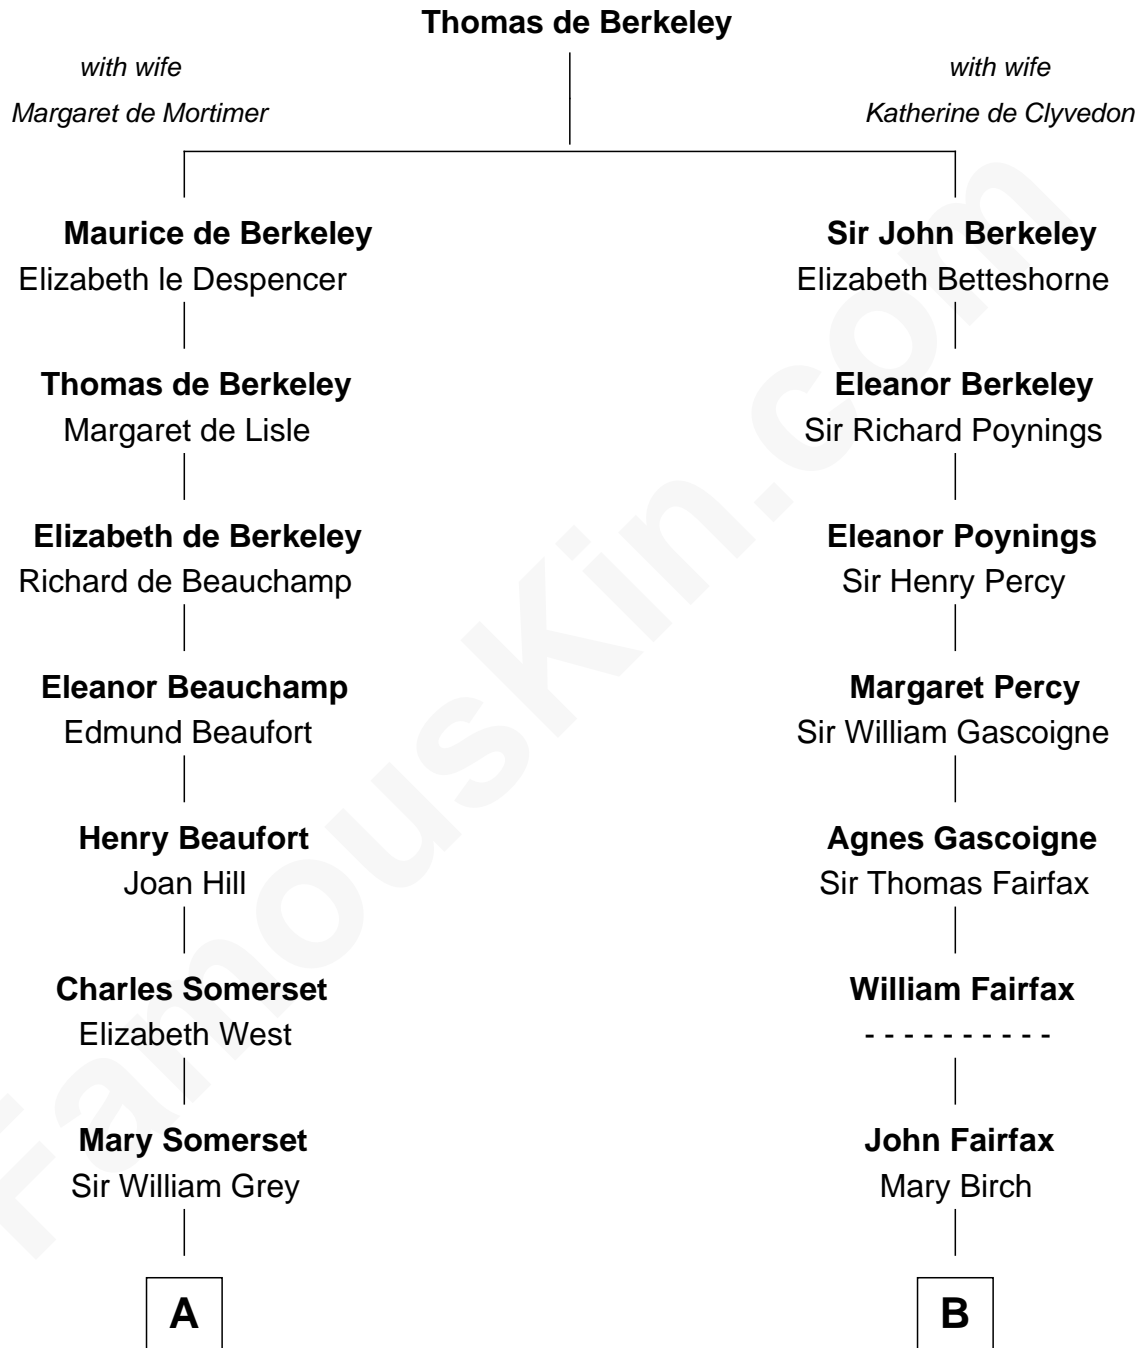

FamousKin.com Relationship Chart of

Benedict Cumberbatch
Movie, Television and Stage Actor

13th cousin 7 times removed of

Harriet Martineau
Author of The Hour and the Man

C

Henry Alfred Cumberbatch

Hélène Gertrude Rees

Henry Carlton Cumberbatch

Pauline Ellen Laing Congdon

Timothy Carlton Congdon Cumberbatch

Wanda Ventham

Benedict Cumberbatch

Movie, Television and Stage Actor

FamousKin.com