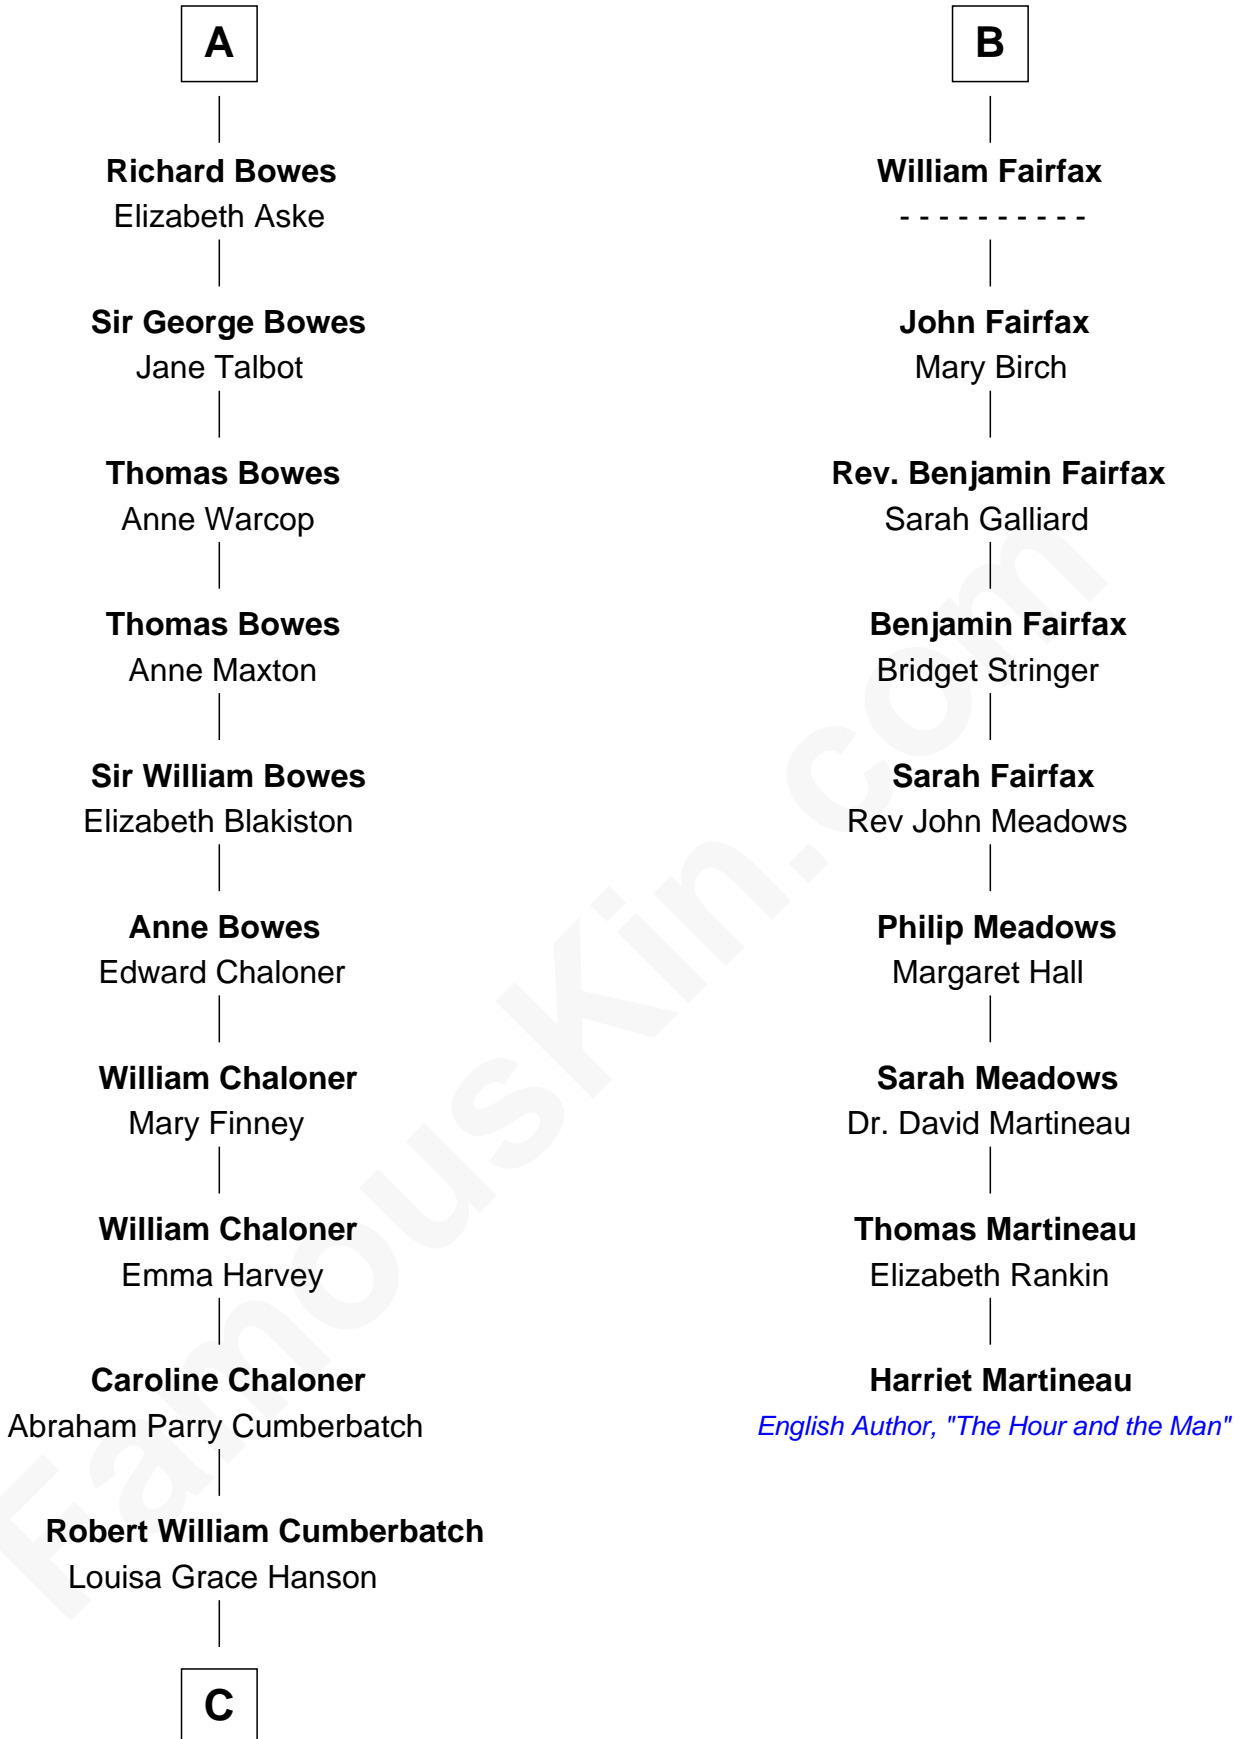

FamousKin.com

Relationship Chart of

Benedict Cumberbatch

Movie, Television and Stage Actor

15th cousin 5 times removed of

Harriet Martineau

Author of The Hour and the Man

C