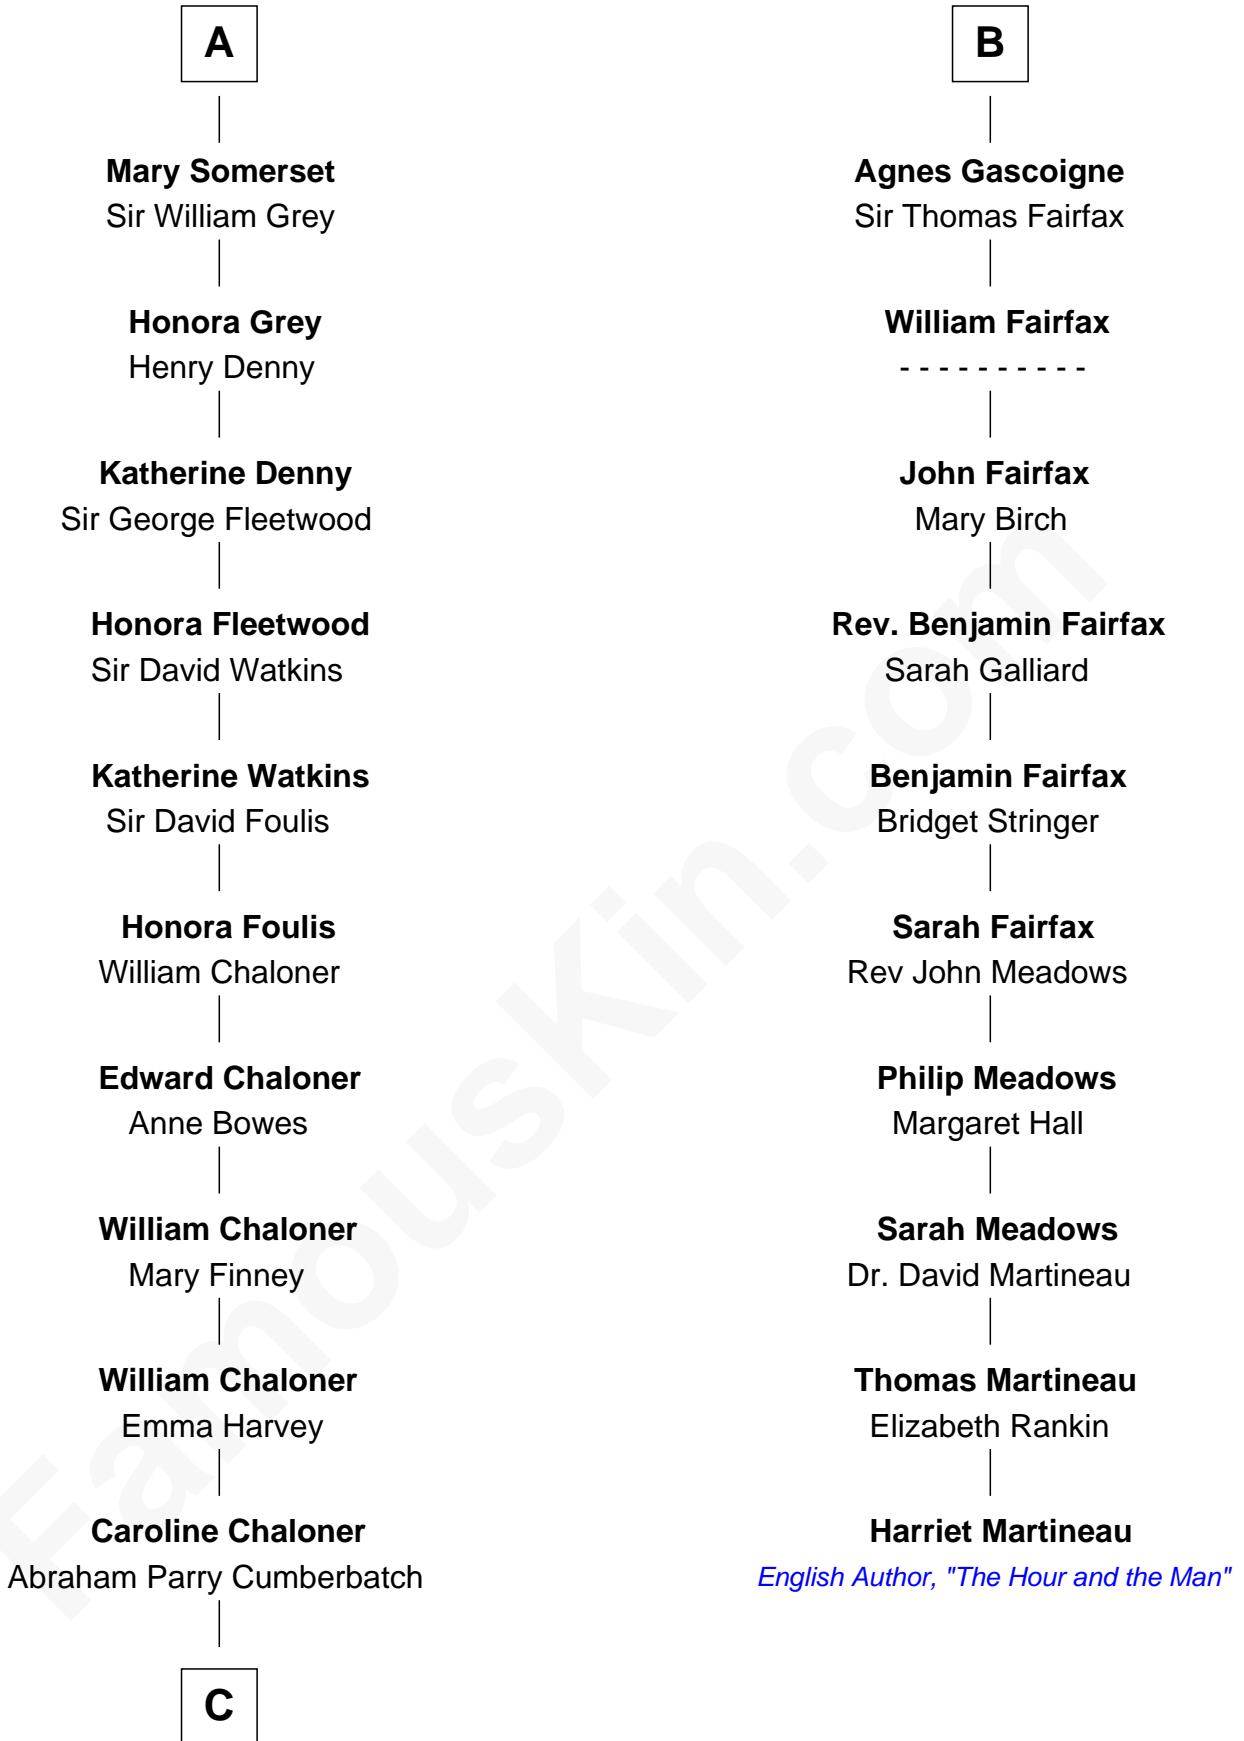

FamousKin.com Relationship Chart of

Benedict Cumberbatch
Movie, Television and Stage Actor

16th cousin 5 times removed of

Harriet Martineau
Author of The Hour and the Man

C

Robert William Cumberbatch

Louisa Grace Hanson

Henry Alfred Cumberbatch

Hélène Gertrude Rees

Henry Carlton Cumberbatch

Pauline Ellen Laing Congdon

Timothy Carlton Congdon Cumberbatch

Wanda Ventham

Benedict Cumberbatch

Movie, Television and Stage Actor