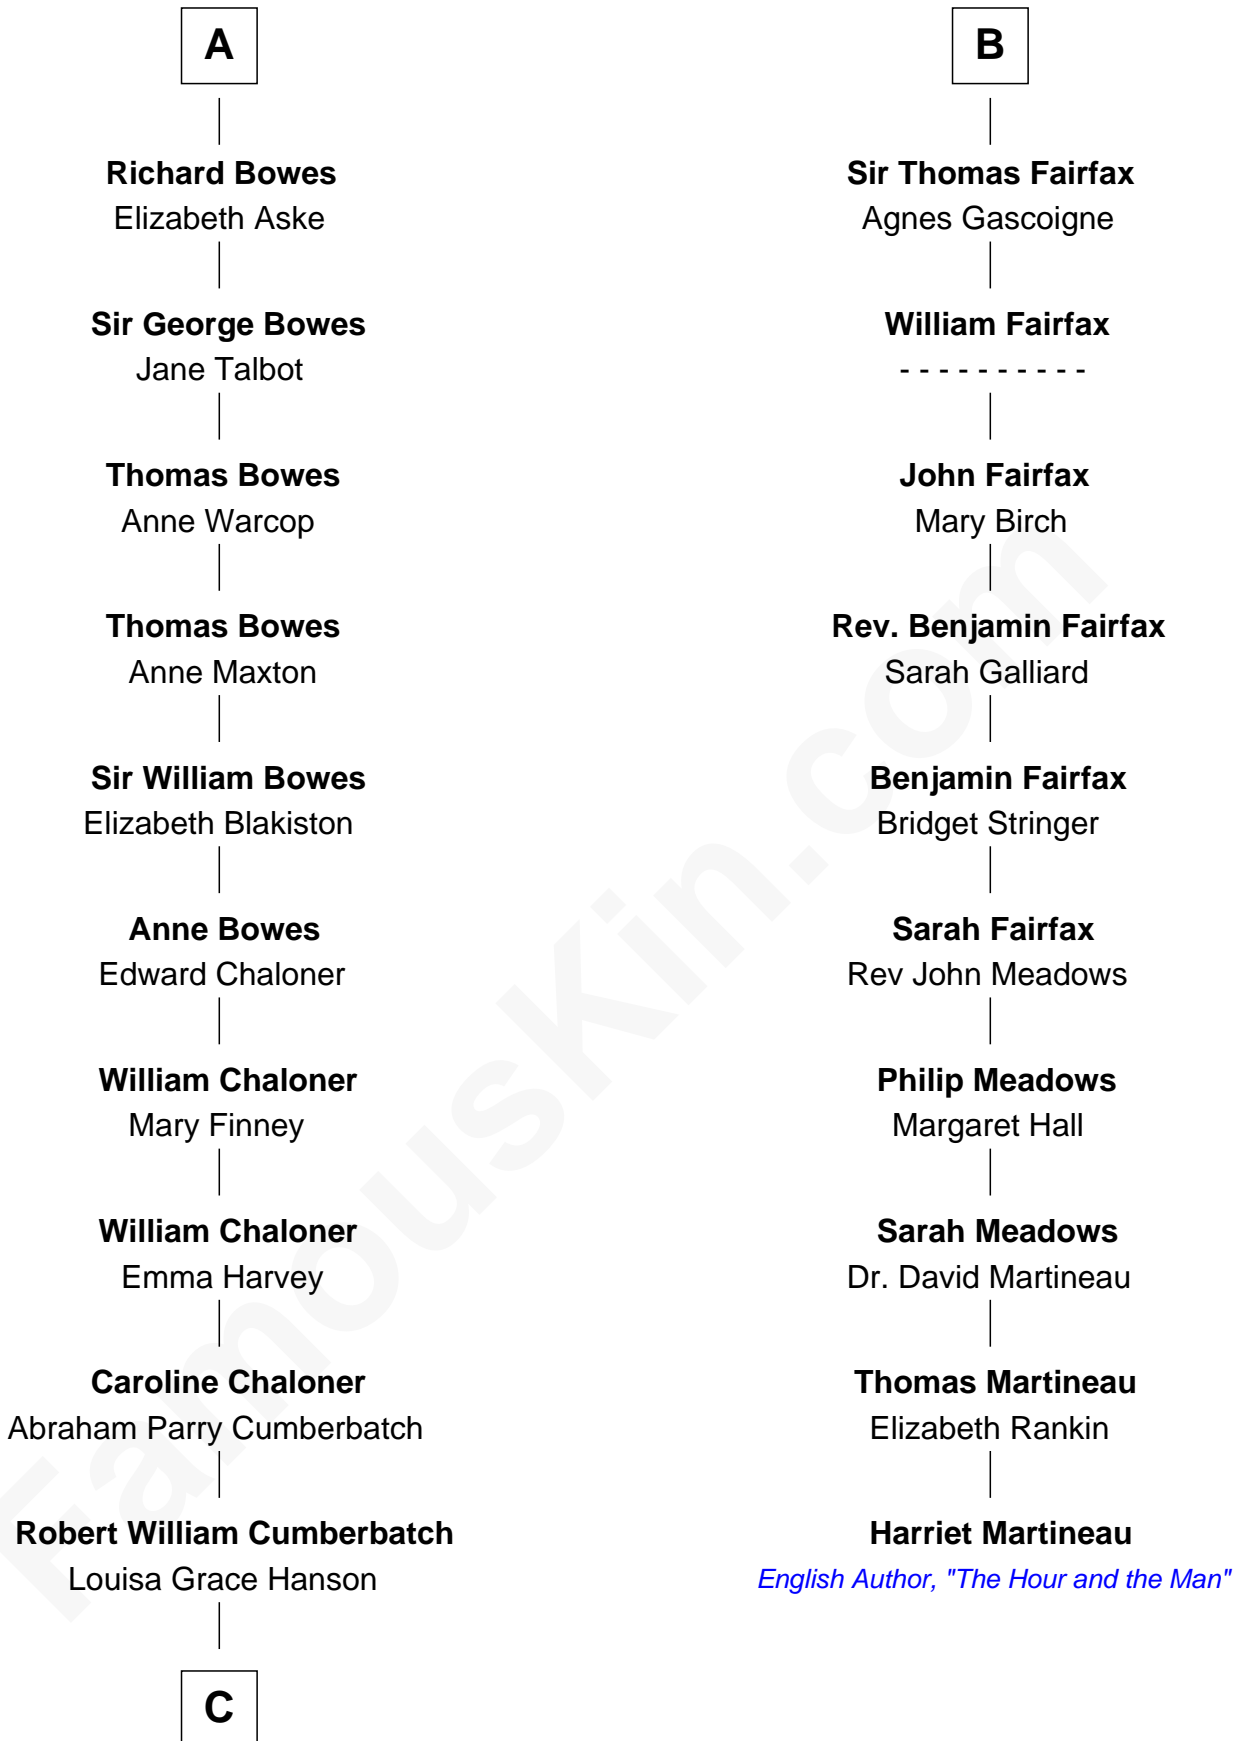

# FamousKin.com Relationship Chart of

**Benedict Cumberbatch**

*Movie, Television and Stage Actor*

16th cousin 4 times removed of

**Harriet Martineau**

*Author of The Hour and the Man*

**C**

Henry Alfred Cumberbatch

Hélène Gertrude Rees

Henry Carlton Cumberbatch

Pauline Ellen Laing Congdon

Timothy Carlton Congdon Cumberbatch

Wanda Ventham

**Benedict Cumberbatch**

*Movie, Television and Stage Actor*

FamousKin.com