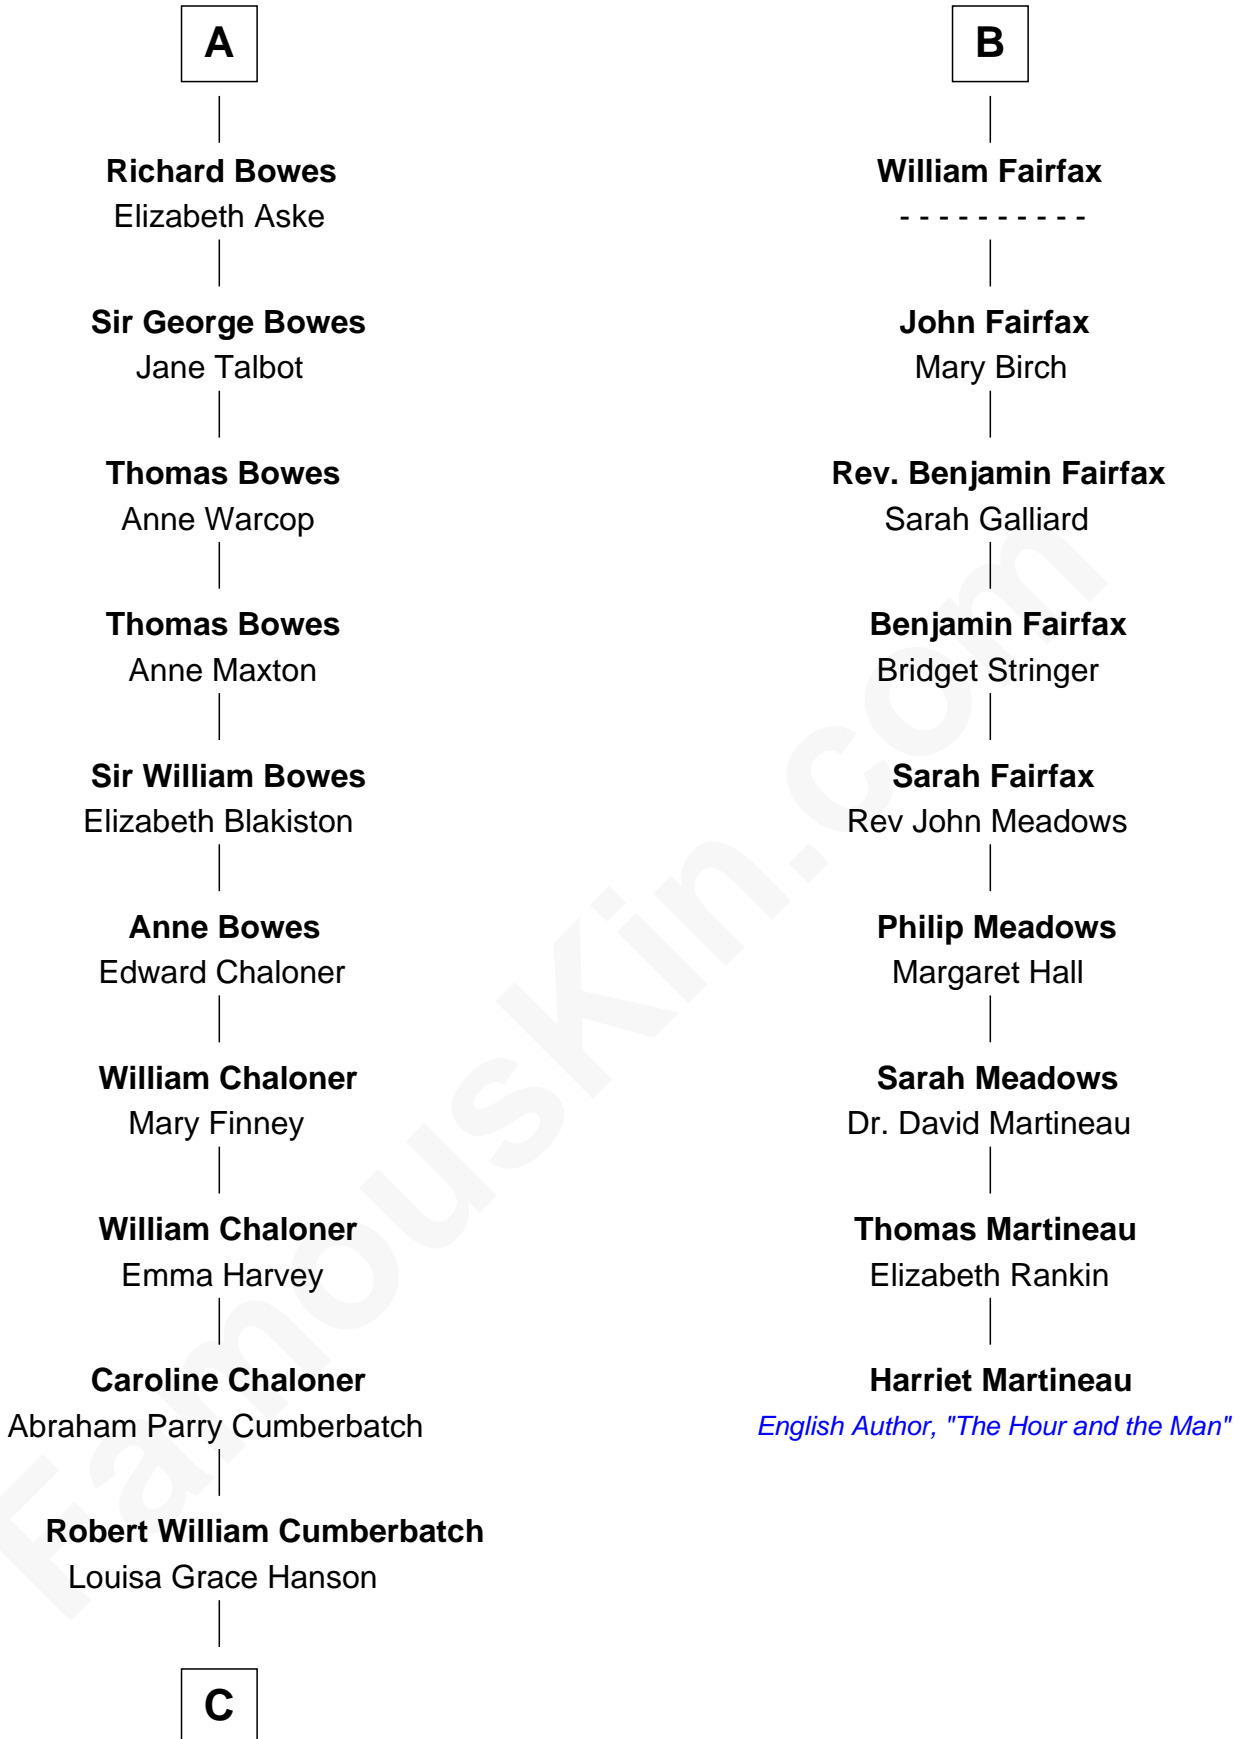

FamousKin.com Relationship Chart of

Benedict Cumberbatch

Movie, Television and Stage Actor

15th cousin 5 times removed of

Harriet Martineau

Author of The Hour and the Man

Sir Thomas de Berkeley

Joan de Ferrers

Eve la Zouche

Thomas de Berkeley

Katherine de Clyvedon

Sir John Berkeley

Elizabeth Betteshorne

Eleanor Berkeley

Sir Richard Poynings

Eleanor Poynings

Sir Henry Percy

Margaret Percy

Sir William Gascoigne

Agnes Gascoigne

Sir Thomas Fairfax

B

C

Henry Alfred Cumberbatch