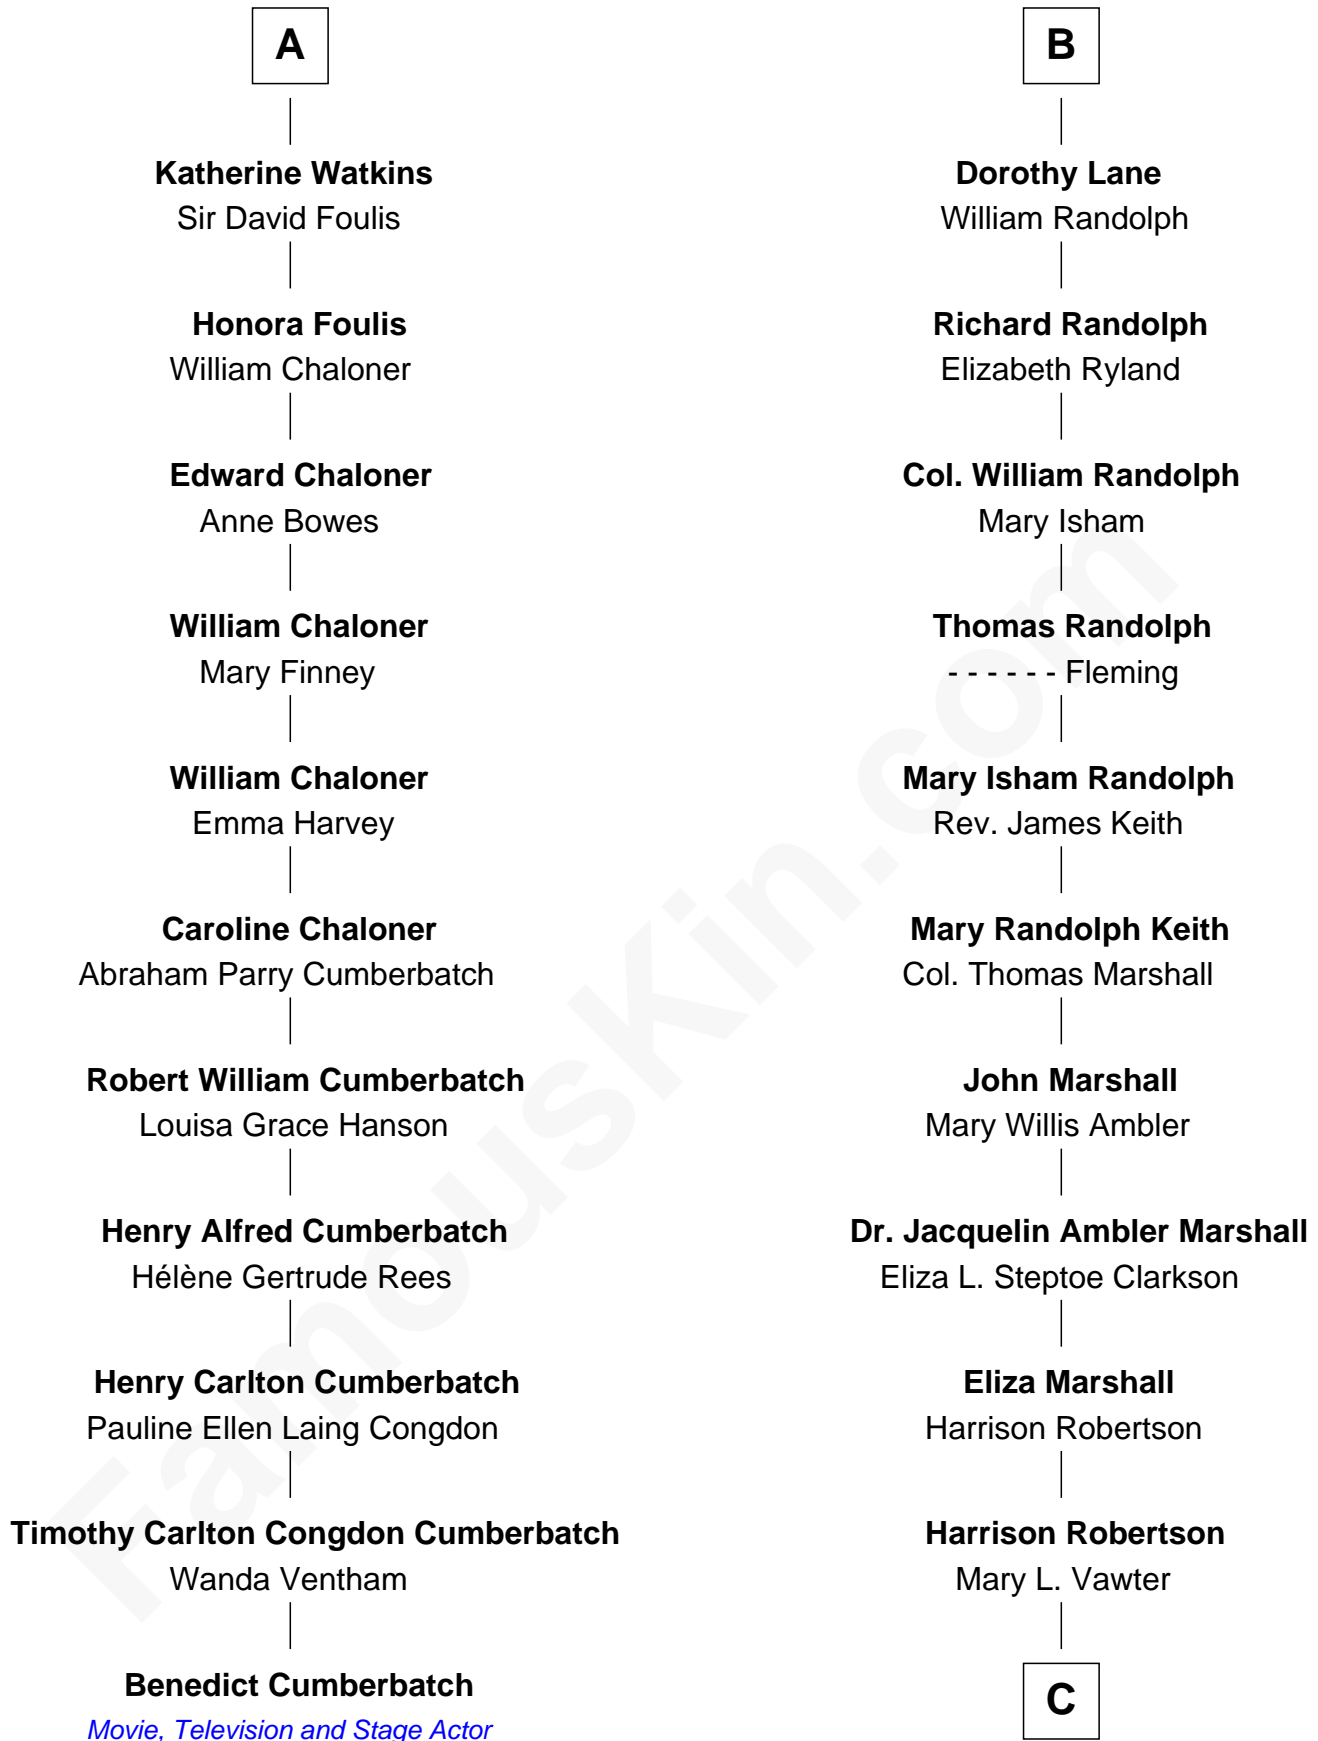

# FamousKin.com Relationship Chart of

**Benedict Cumberbatch**  
*Movie, Television and Stage Actor*

17th cousin 2 times removed of

**Mary Chapin Carpenter**  
*Singer and Songwriter*

**Sir John Howard**  
Alice Tendring

**C**

**Harrison Marshall Robertson**

Mary MacKenzie

**Mary Bowie Robertson**

Chapin Carpenter

**Mary Chapin Carpenter**

*Singer and Songwriter*

FamousKin.com