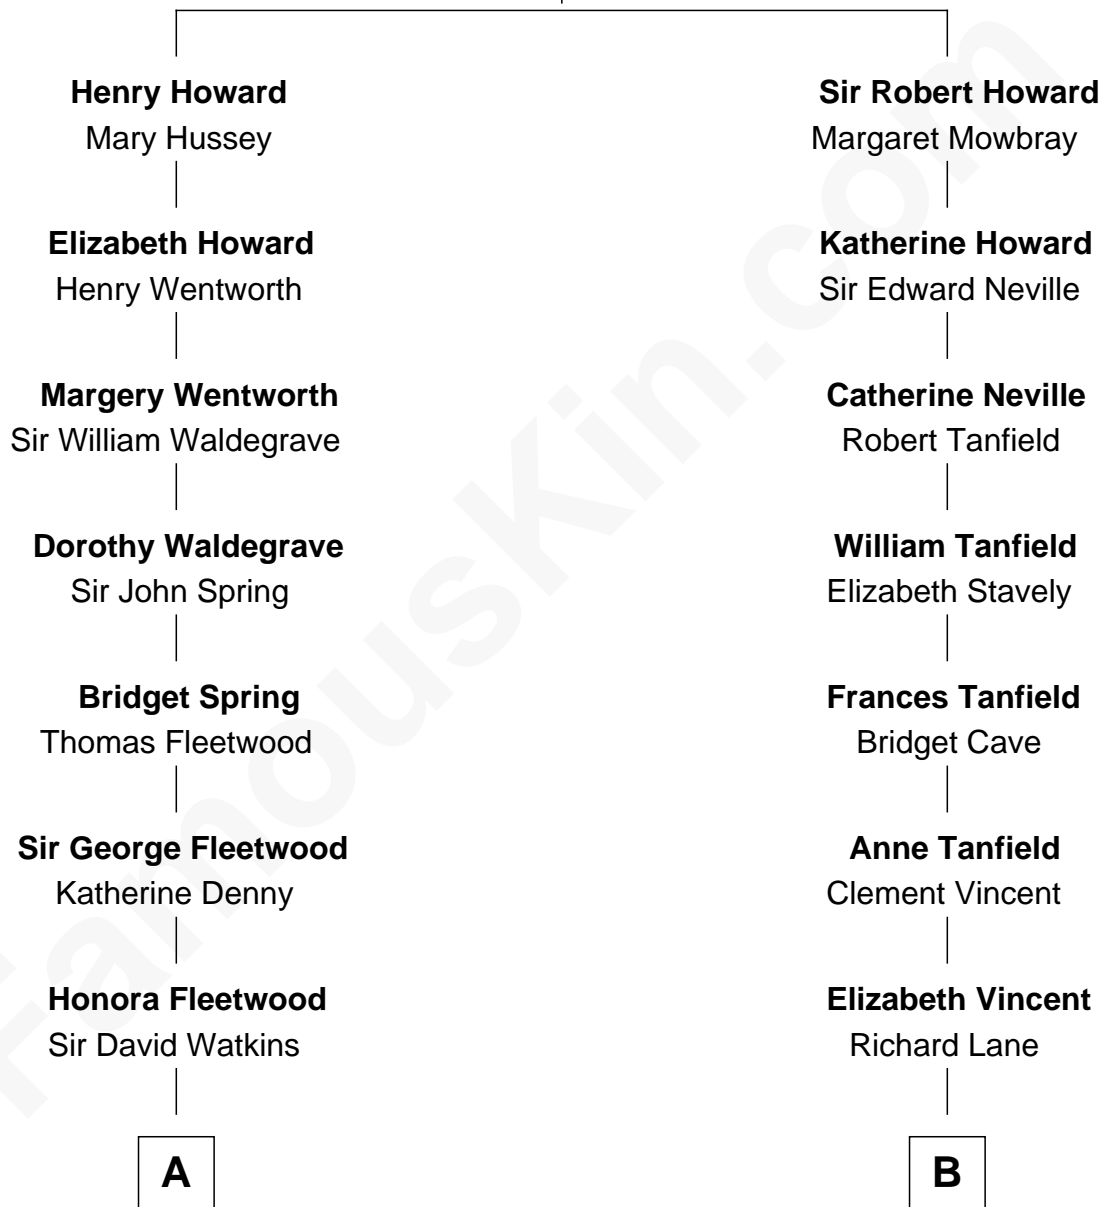

# FamousKin.com Relationship Chart of

**Benedict Cumberbatch**  
*Movie, Television and Stage Actor*

17th cousin 2 times removed of

**Mary Chapin Carpenter**  
*Singer and Songwriter*

**Sir John Howard**  
Alice Tendring

**C**

**Harrison Marshall Robertson**

Mary MacKenzie

**Mary Bowie Robertson**

Chapin Carpenter

**Mary Chapin Carpenter**

*Singer and Songwriter*

FamousKin.com