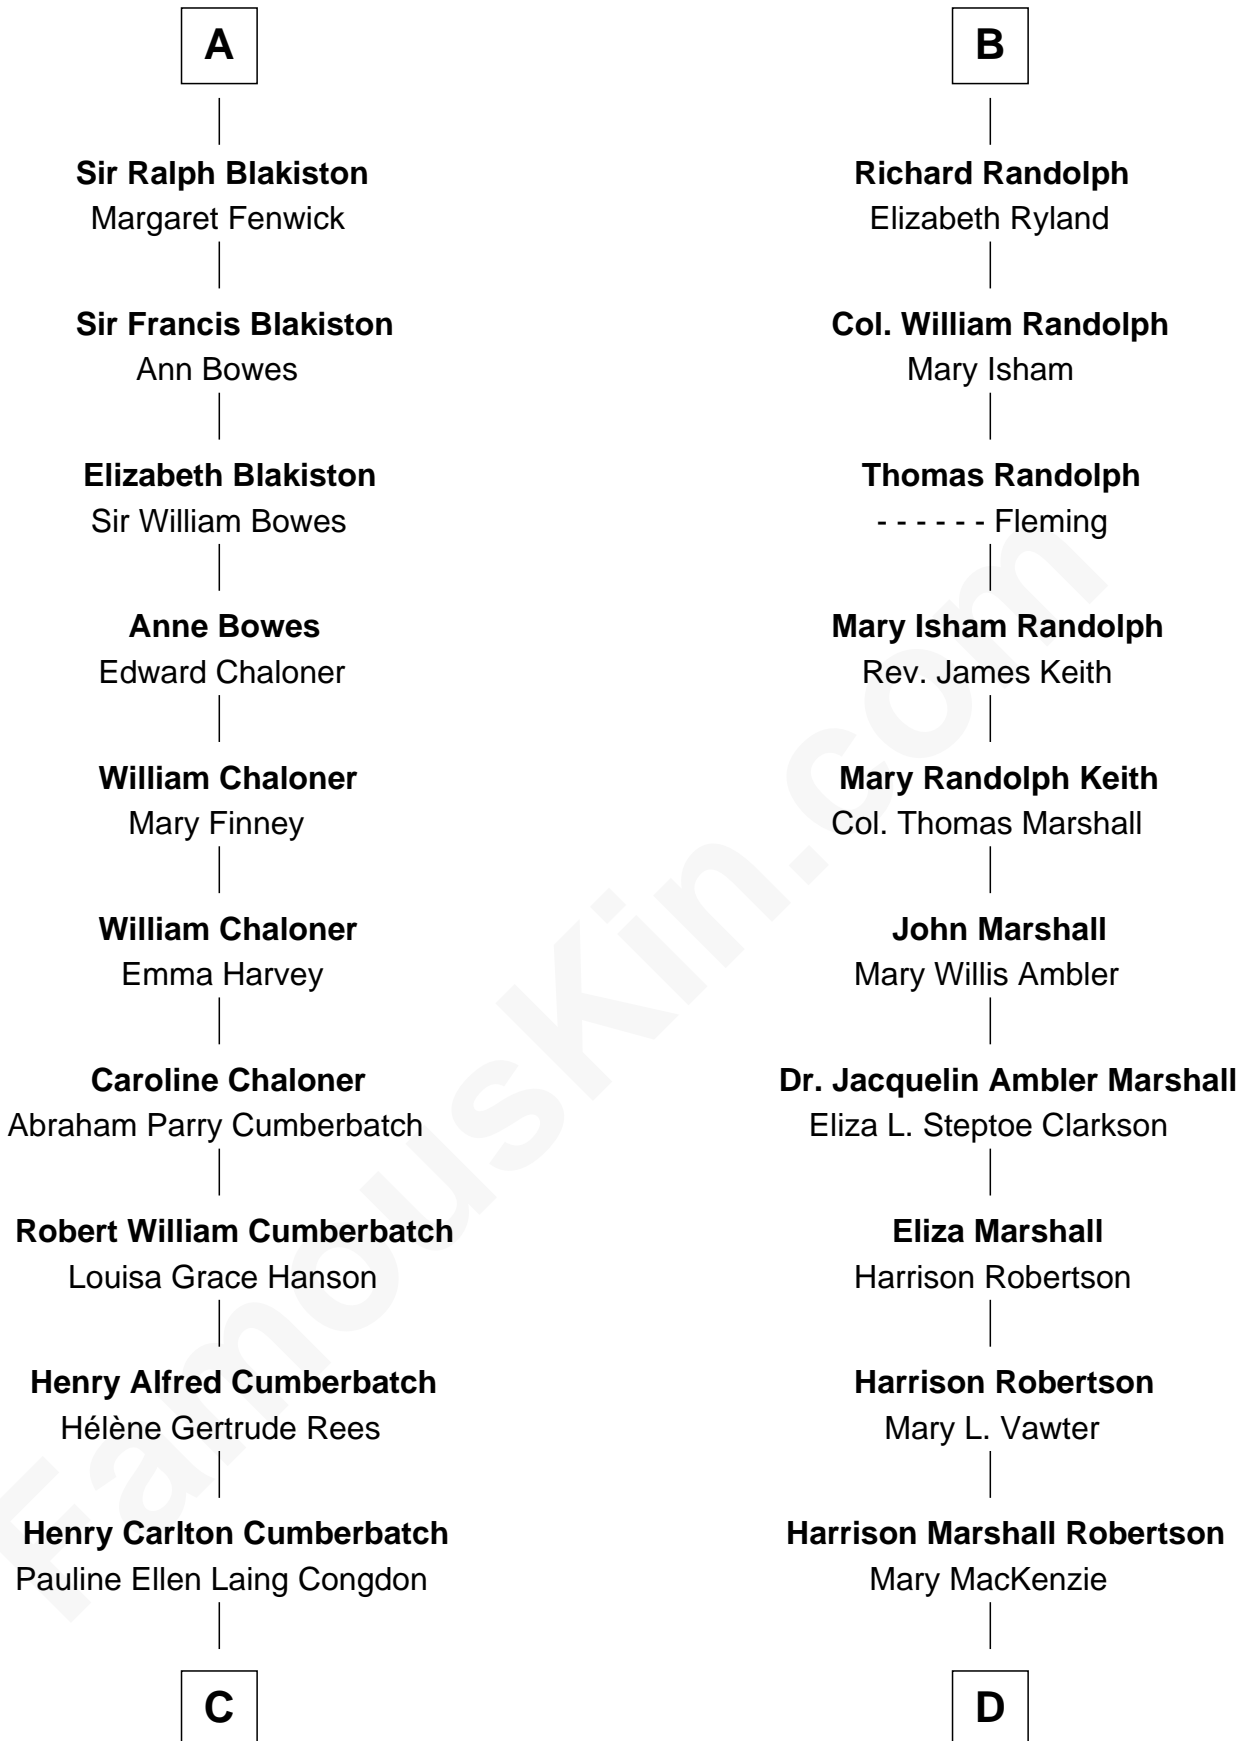

FamousKin.com

Relationship Chart of

Benedict Cumberbatch
Movie, Television and Stage Actor

18th cousin of

Mary Chapin Carpenter
Singer and Songwriter

C

Timothy Carlton Congdon Cumberbatch

Wanda Ventham