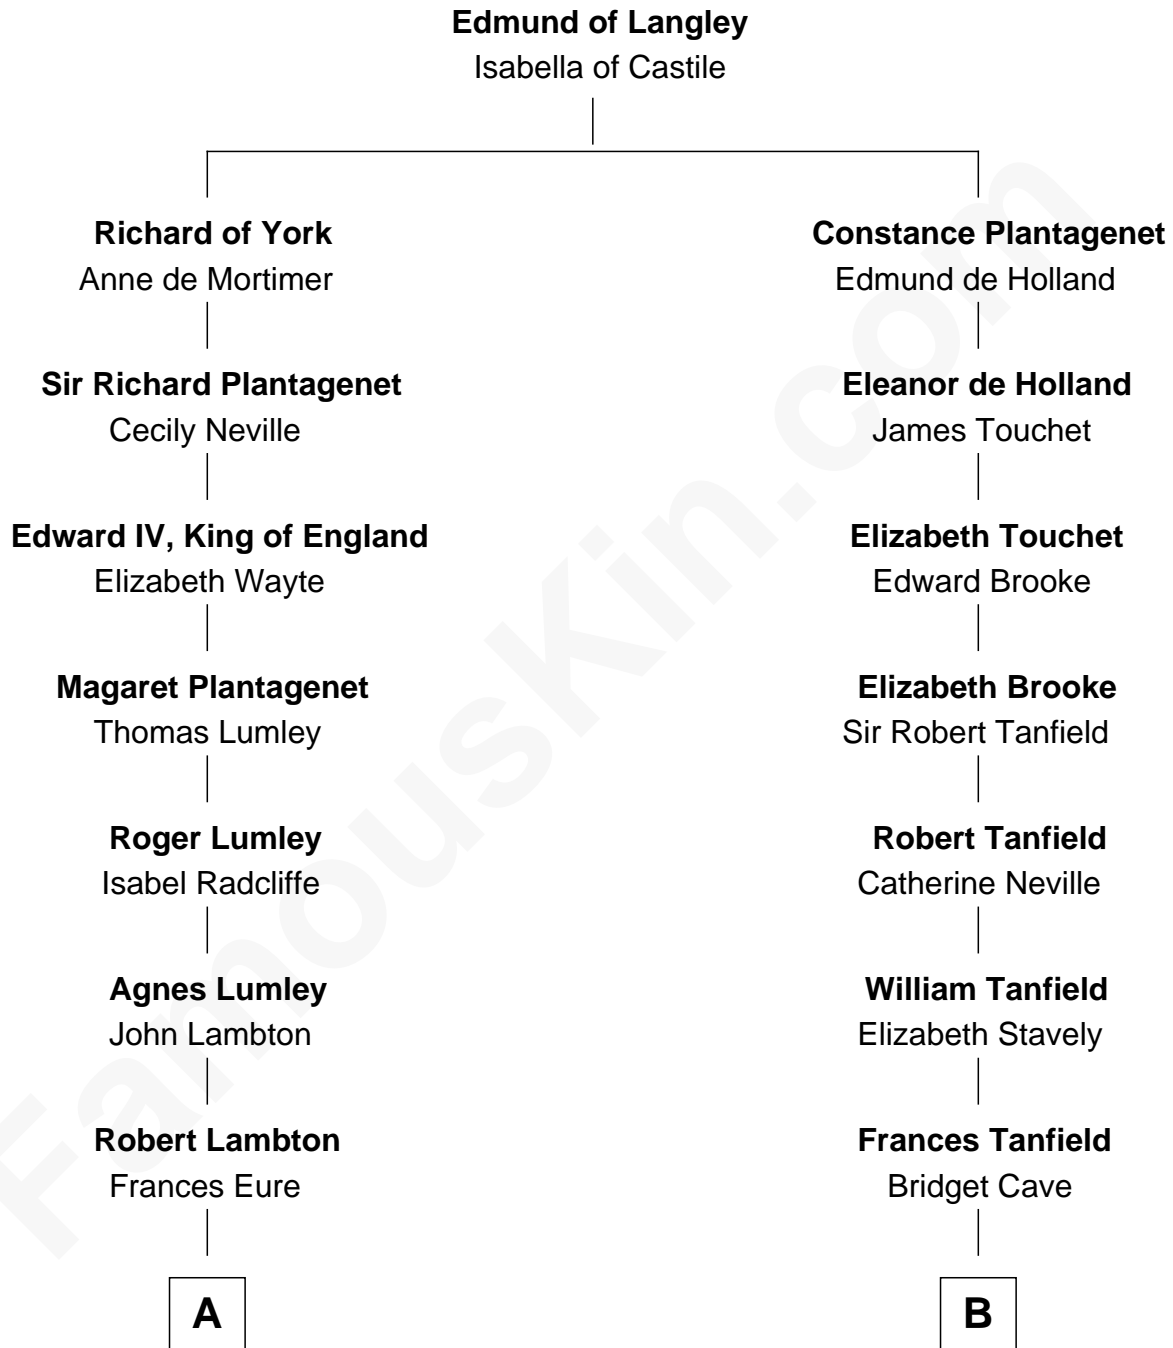

# FamousKin.com Relationship Chart of

**Benedict Cumberbatch**  
*Movie, Television and Stage Actor*

19th cousin 2 times removed of

**Mary Chapin Carpenter**  
*Singer and Songwriter*

**C**

**Henry Carlton Cumberbatch**

Pauline Ellen Laing Congdon

**Timothy Carlton Congdon Cumberbatch**

Wanda Ventham

**Benedict Cumberbatch**

*Movie, Television and Stage Actor*

**D**

**Eliza Marshall**

Harrison Robertson

**Harrison Robertson**

Mary L. Vawter

**Harrison Marshall Robertson**

Mary MacKenzie

**Mary Bowie Robertson**

Chapin Carpenter

**Mary Chapin Carpenter**

*Singer and Songwriter*