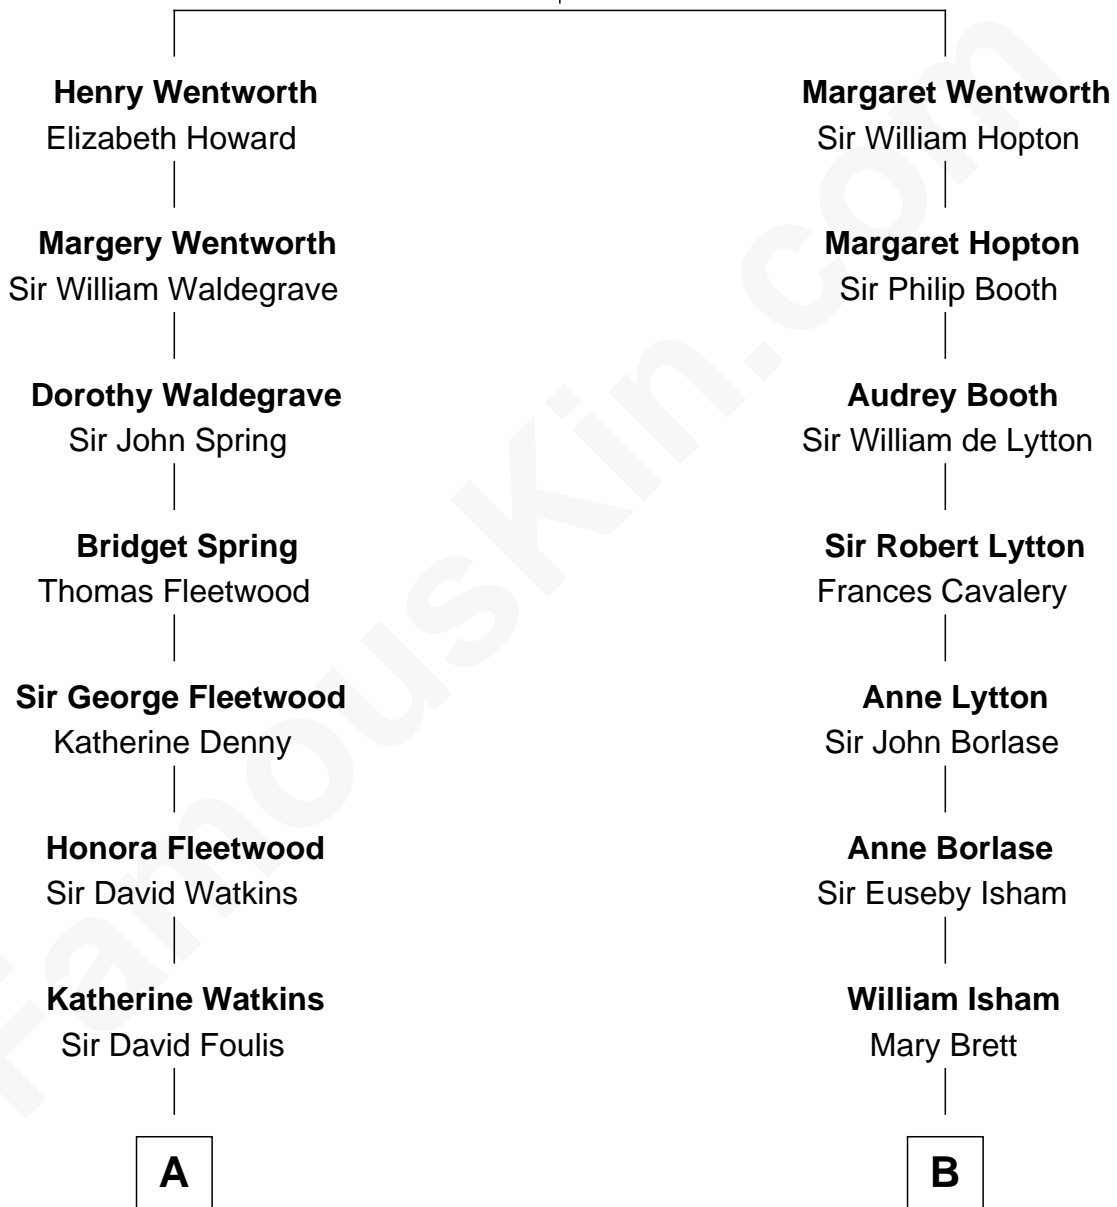

## Relationship Chart of

**Benedict Cumberbatch**  
*Movie, Television and Stage Actor*

16th cousin 2 times removed of

**Mary Chapin Carpenter**  
*Singer and Songwriter*

**Sir Roger Wentworth**  
 Margery Despencer