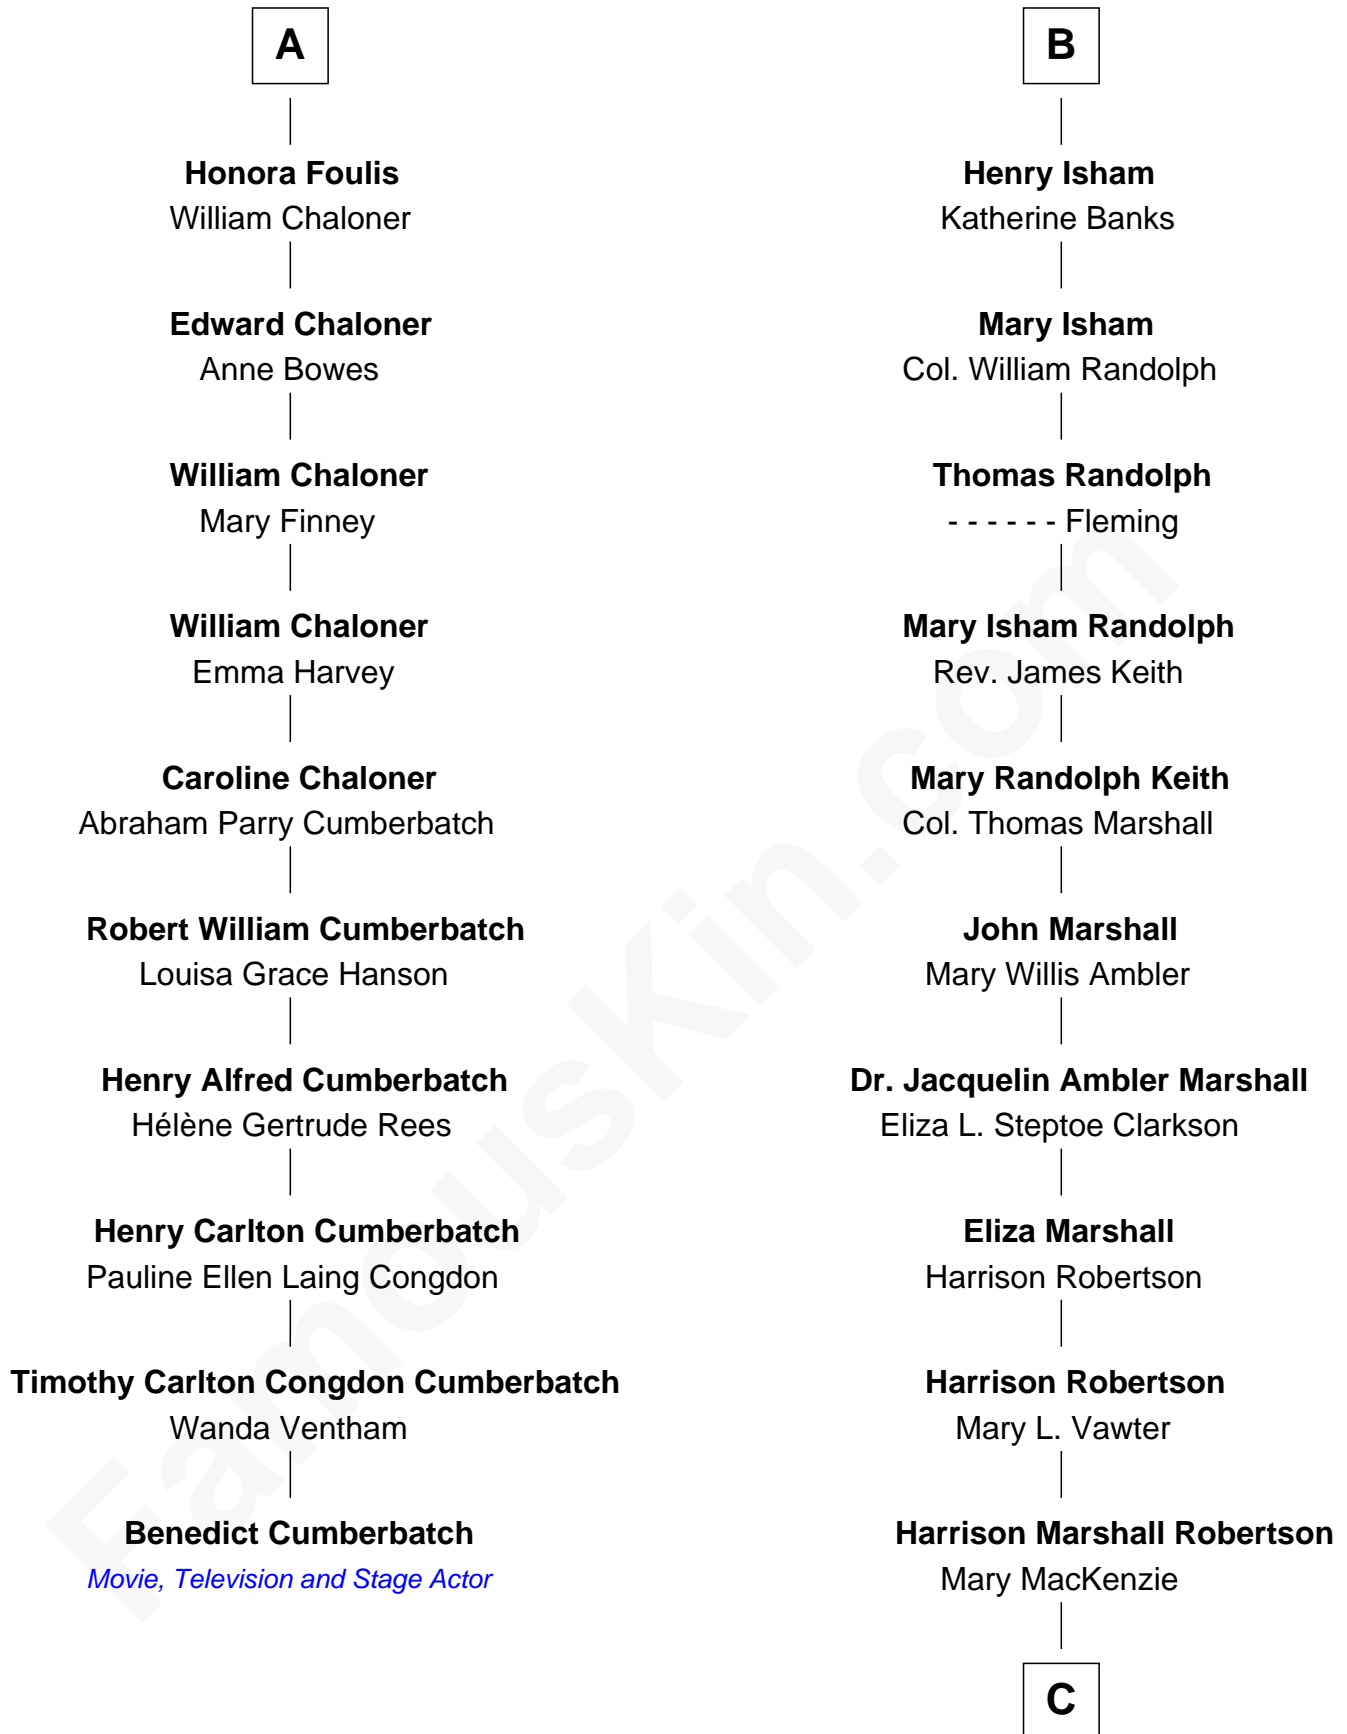

## Relationship Chart of

**Benedict Cumberbatch**  
*Movie, Television and Stage Actor*

16th cousin 2 times removed of

**Mary Chapin Carpenter**  
*Singer and Songwriter*

**Sir Roger Wentworth**  
 Margery Despencer