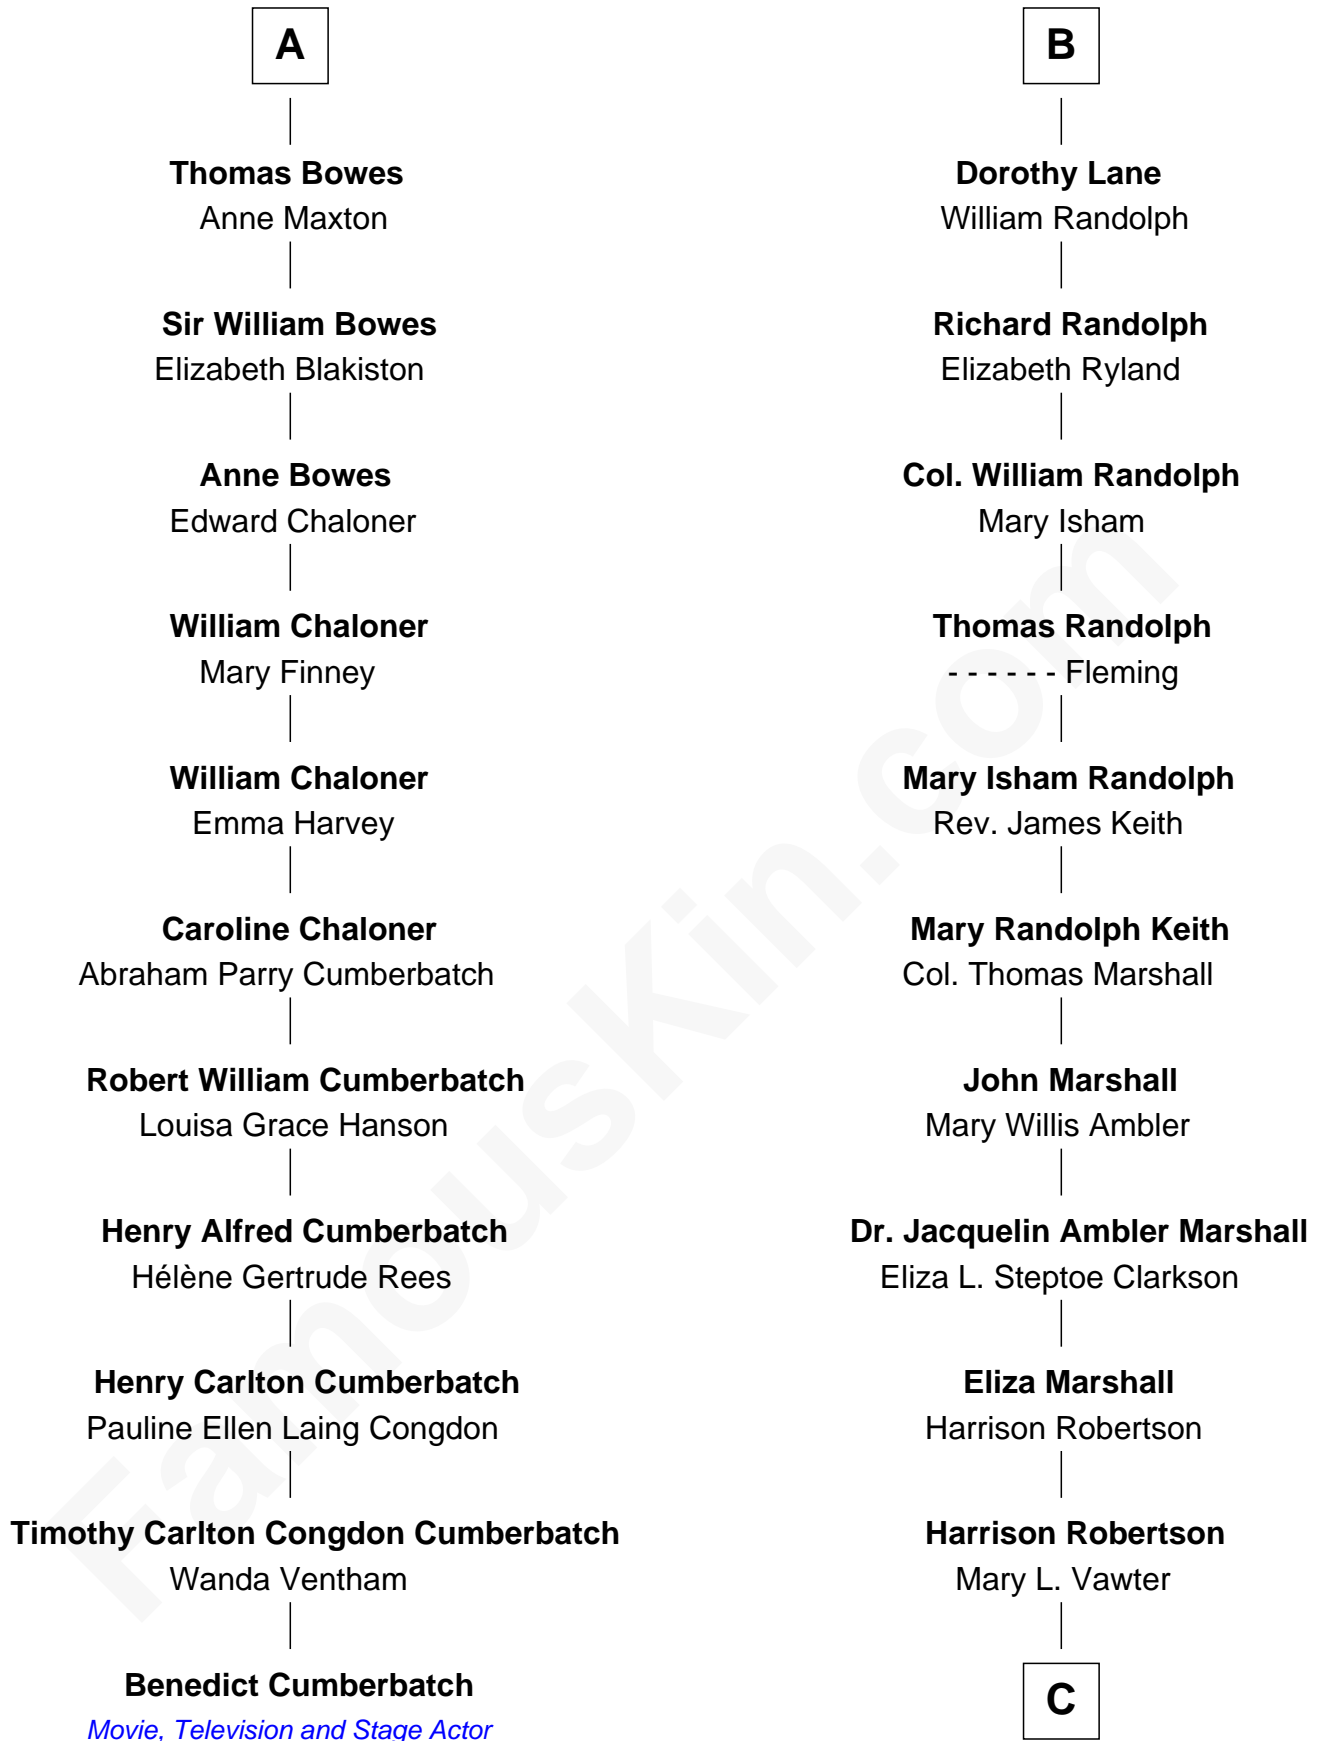

FamousKin.com Relationship Chart of

Benedict Cumberbatch
Movie, Television and Stage Actor

17th cousin 2 times removed of

Mary Chapin Carpenter
Singer and Songwriter

C

Harrison Marshall Robertson

Mary MacKenzie