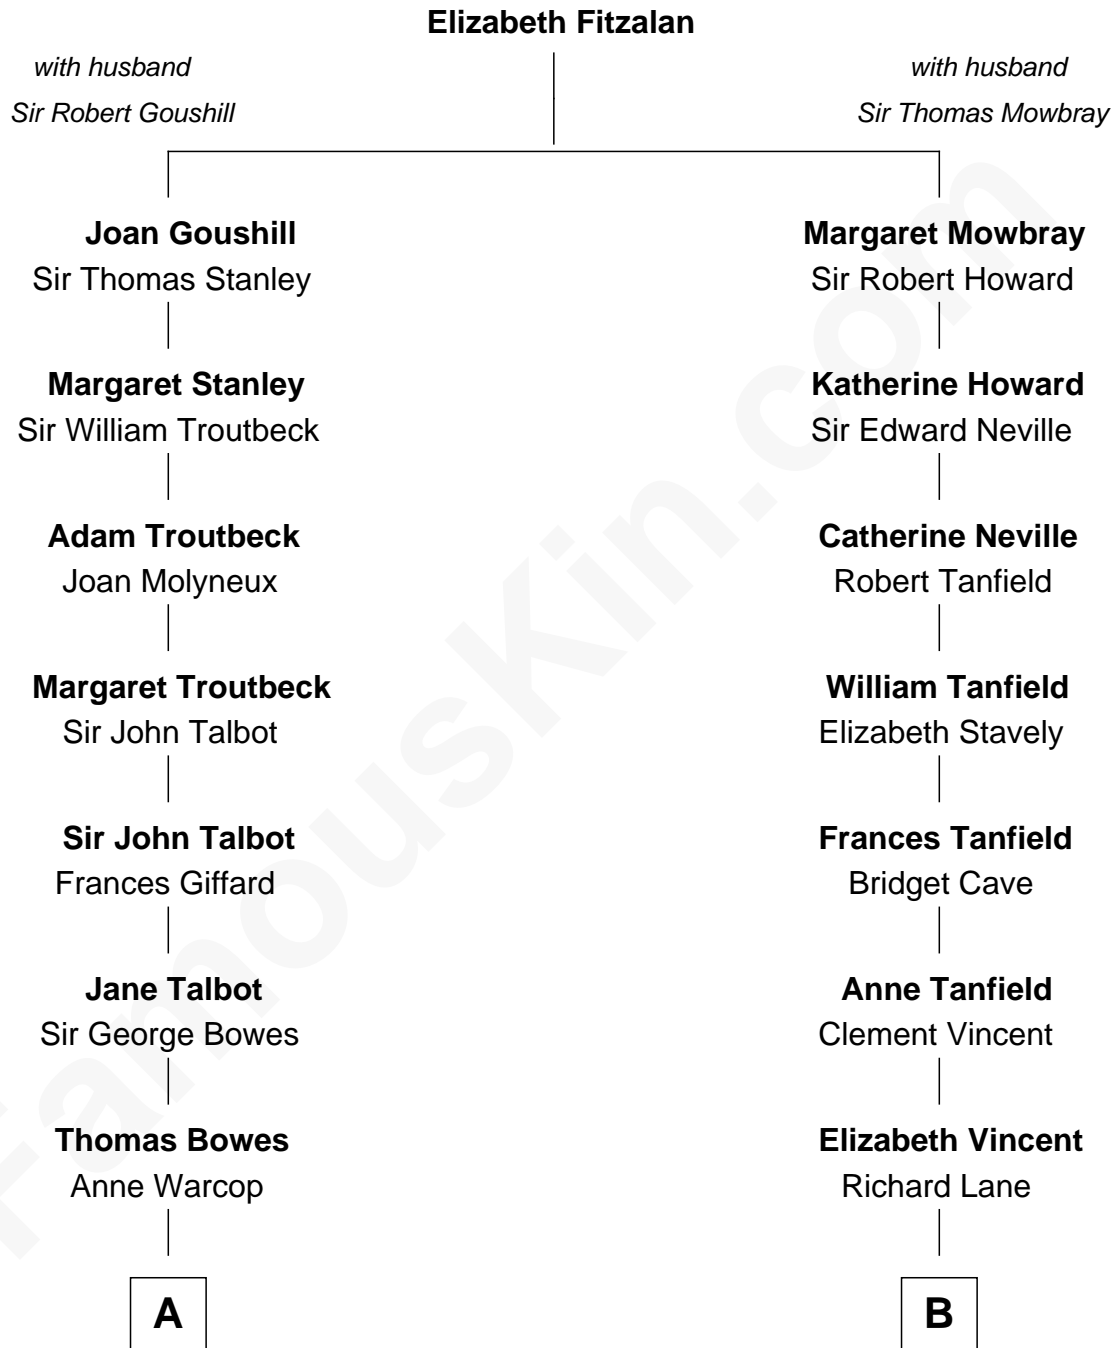

FamousKin.com Relationship Chart of

Benedict Cumberbatch
Movie, Television and Stage Actor

17th cousin 2 times removed of

Mary Chapin Carpenter
Singer and Songwriter

C

Harrison Marshall Robertson

Mary MacKenzie