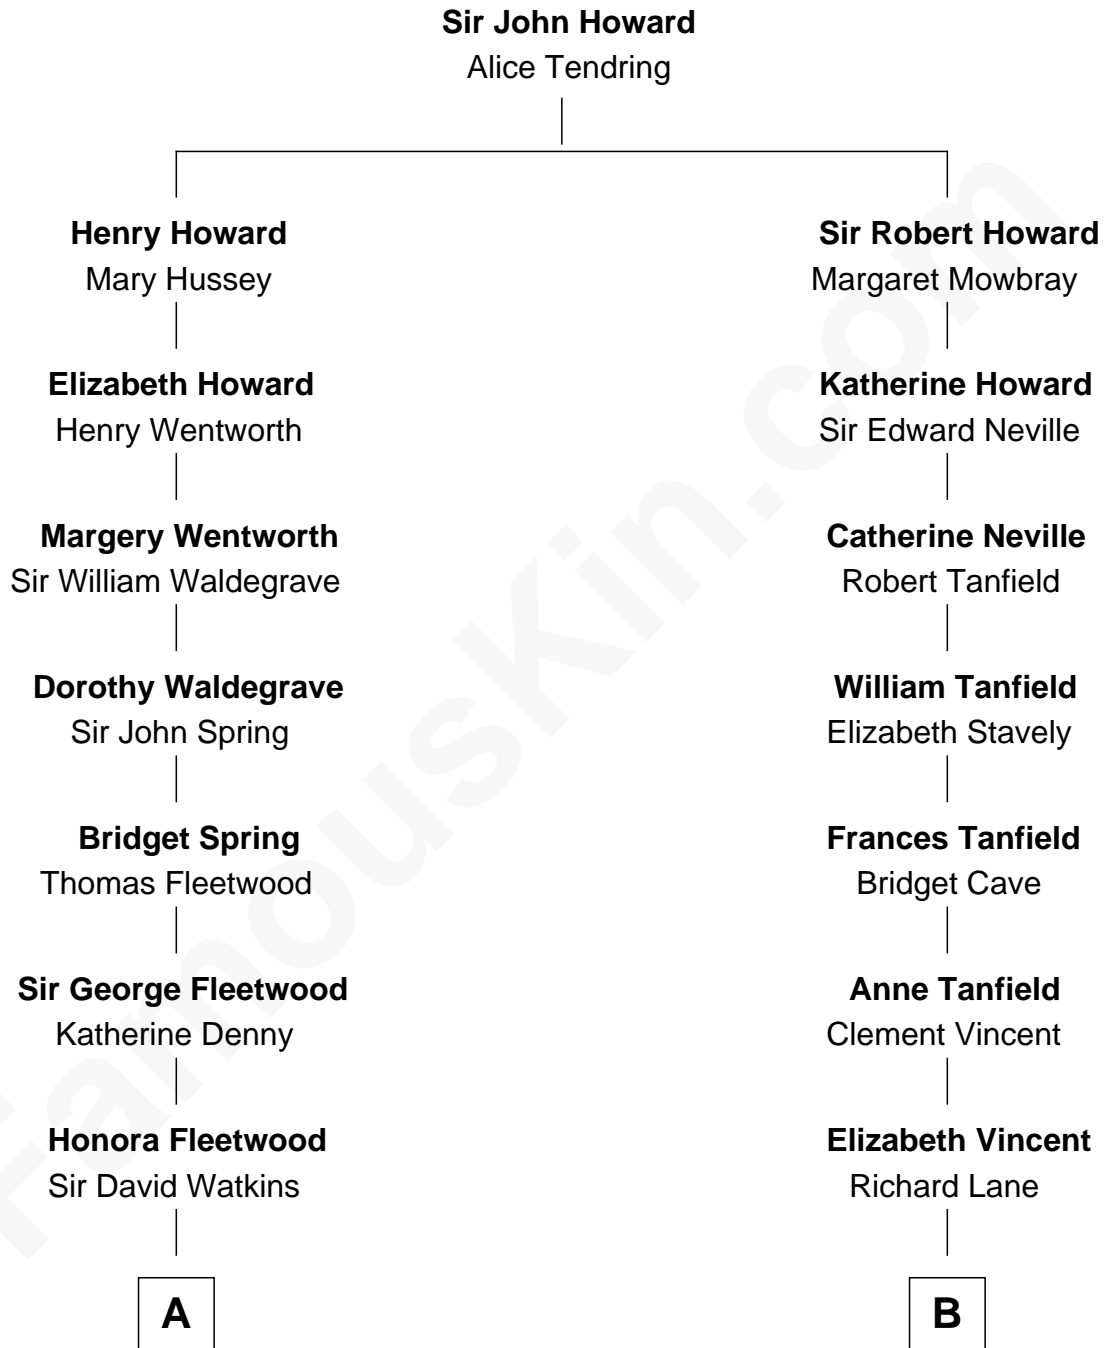

FamousKin.com Relationship Chart of

Benedict Cumberbatch
Movie, Television and Stage Actor

13th cousin 4 times removed of

John Marshall

4th Chief Justice of the U.S. Supreme Court

A

Katherine Watkins

Sir David Foulis