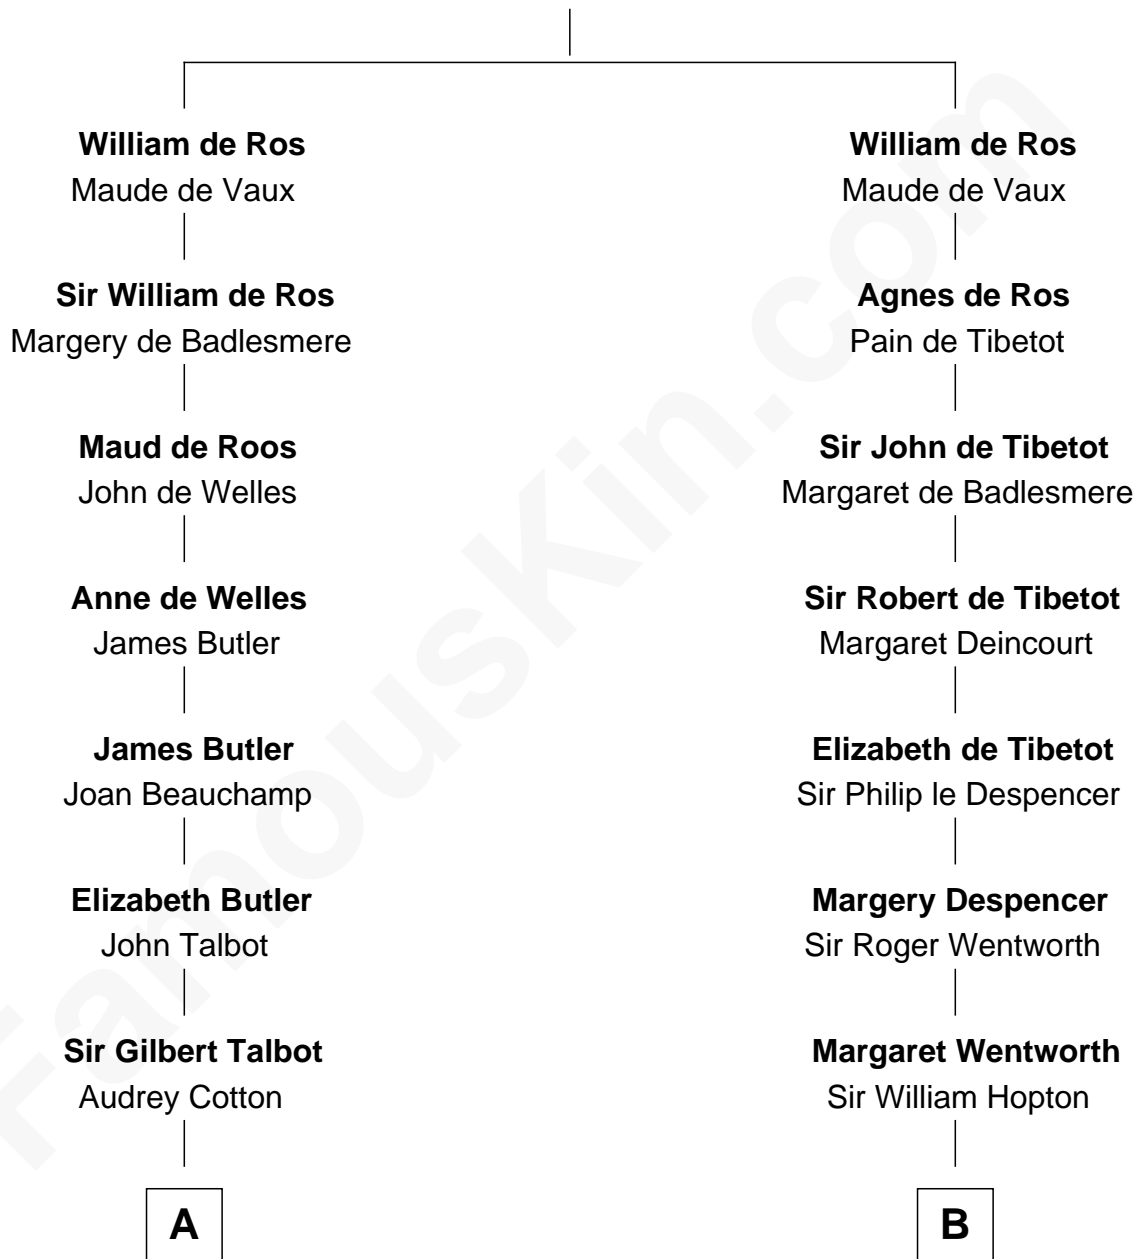

FamousKin.com Relationship Chart of

Benedict Cumberbatch
Movie, Television and Stage Actor

18th cousin 3 times removed of

John Marshall

4th Chief Justice of the U.S. Supreme Court

Sir Robert de Ros

Isabel de Aubeney

C

Robert William Cumberbatch

Louisa Grace Hanson

Henry Alfred Cumberbatch

Hélène Gertrude Rees

Henry Carlton Cumberbatch

Pauline Ellen Laing Congdon

Timothy Carlton Congdon Cumberbatch

Wanda Ventham

Benedict Cumberbatch

Movie, Television and Stage Actor

D

Mary Randolph Keith

Col. Thomas Marshall

John Marshall

U.S. Supreme Court Chief Justice