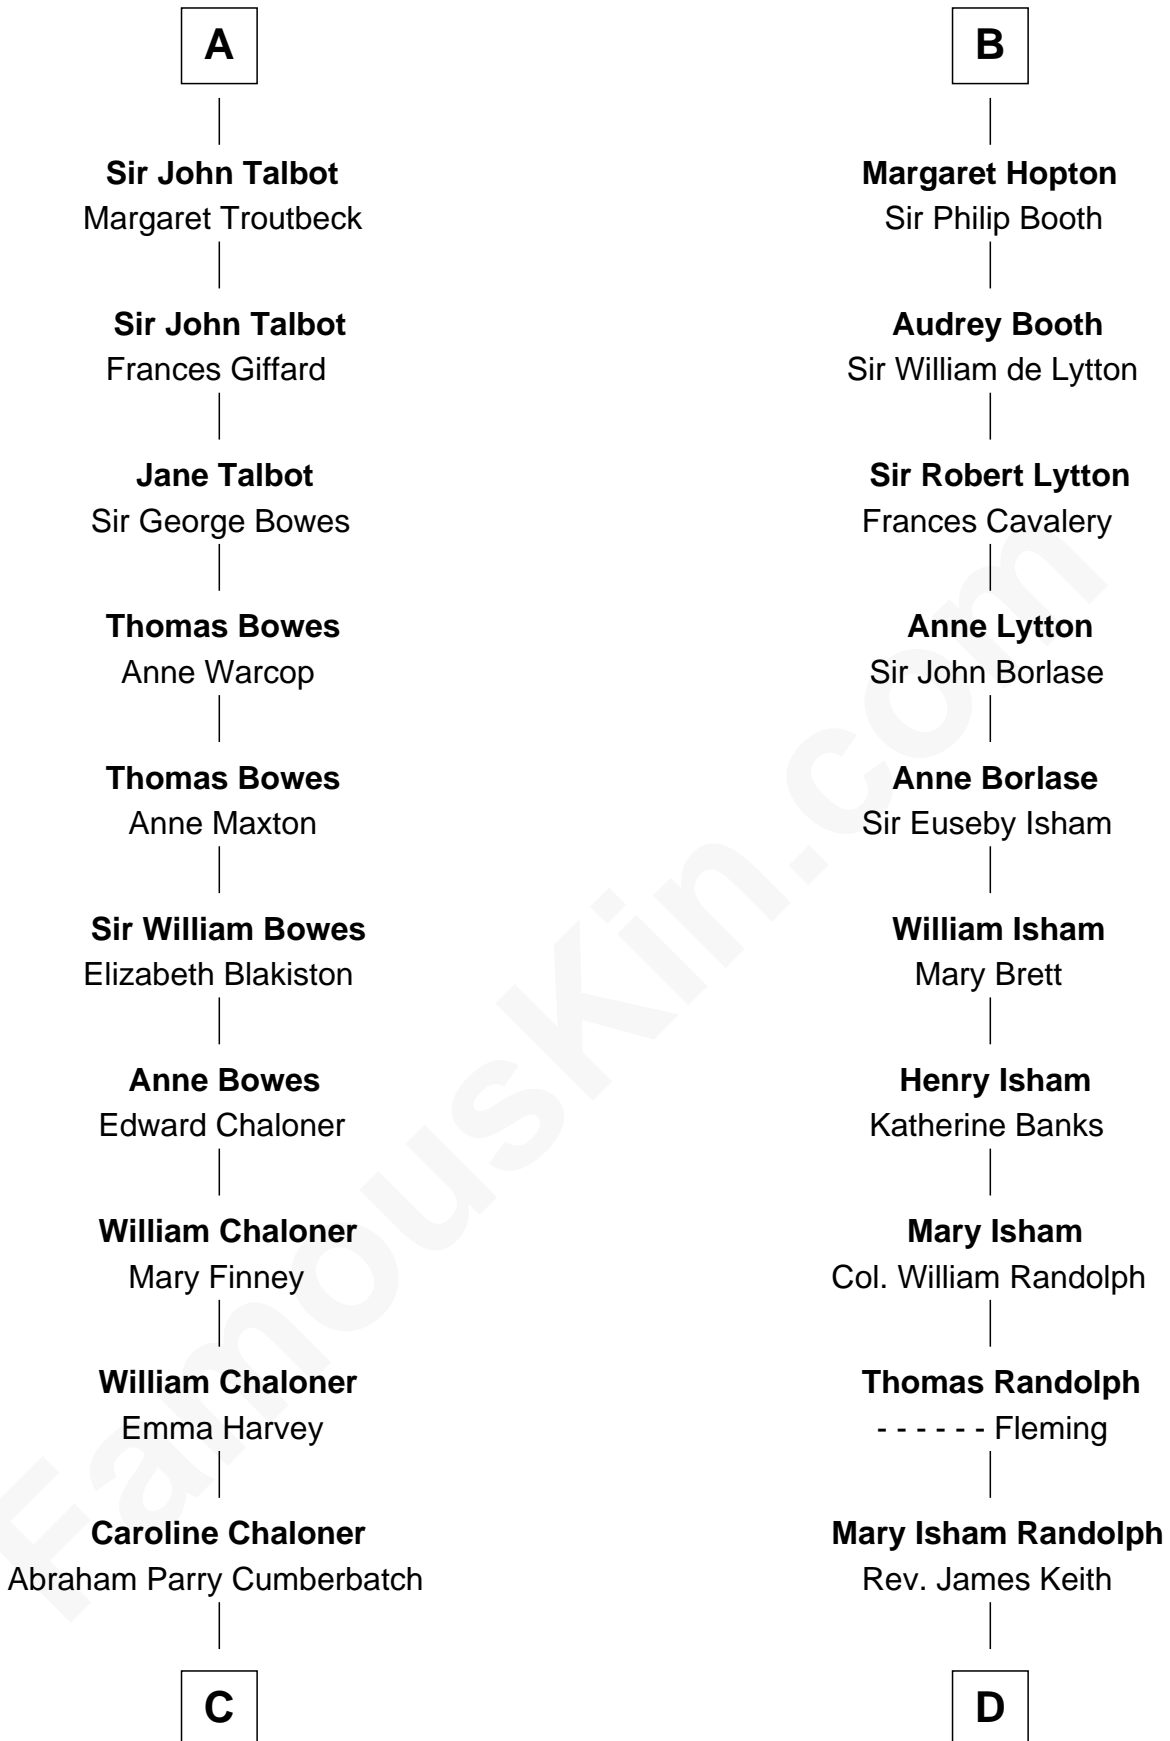

FamousKin.com Relationship Chart of

Benedict Cumberbatch
Movie, Television and Stage Actor

18th cousin 3 times removed of

John Marshall

4th Chief Justice of the U.S. Supreme Court

Sir Robert de Ros

Isabel de Aubeney

C

Robert William Cumberbatch

Louisa Grace Hanson

Henry Alfred Cumberbatch

Hélène Gertrude Rees

Henry Carlton Cumberbatch

Pauline Ellen Laing Congdon

Timothy Carlton Congdon Cumberbatch

Wanda Ventham

Benedict Cumberbatch

Movie, Television and Stage Actor

D

Mary Randolph Keith

Col. Thomas Marshall

John Marshall

U.S. Supreme Court Chief Justice