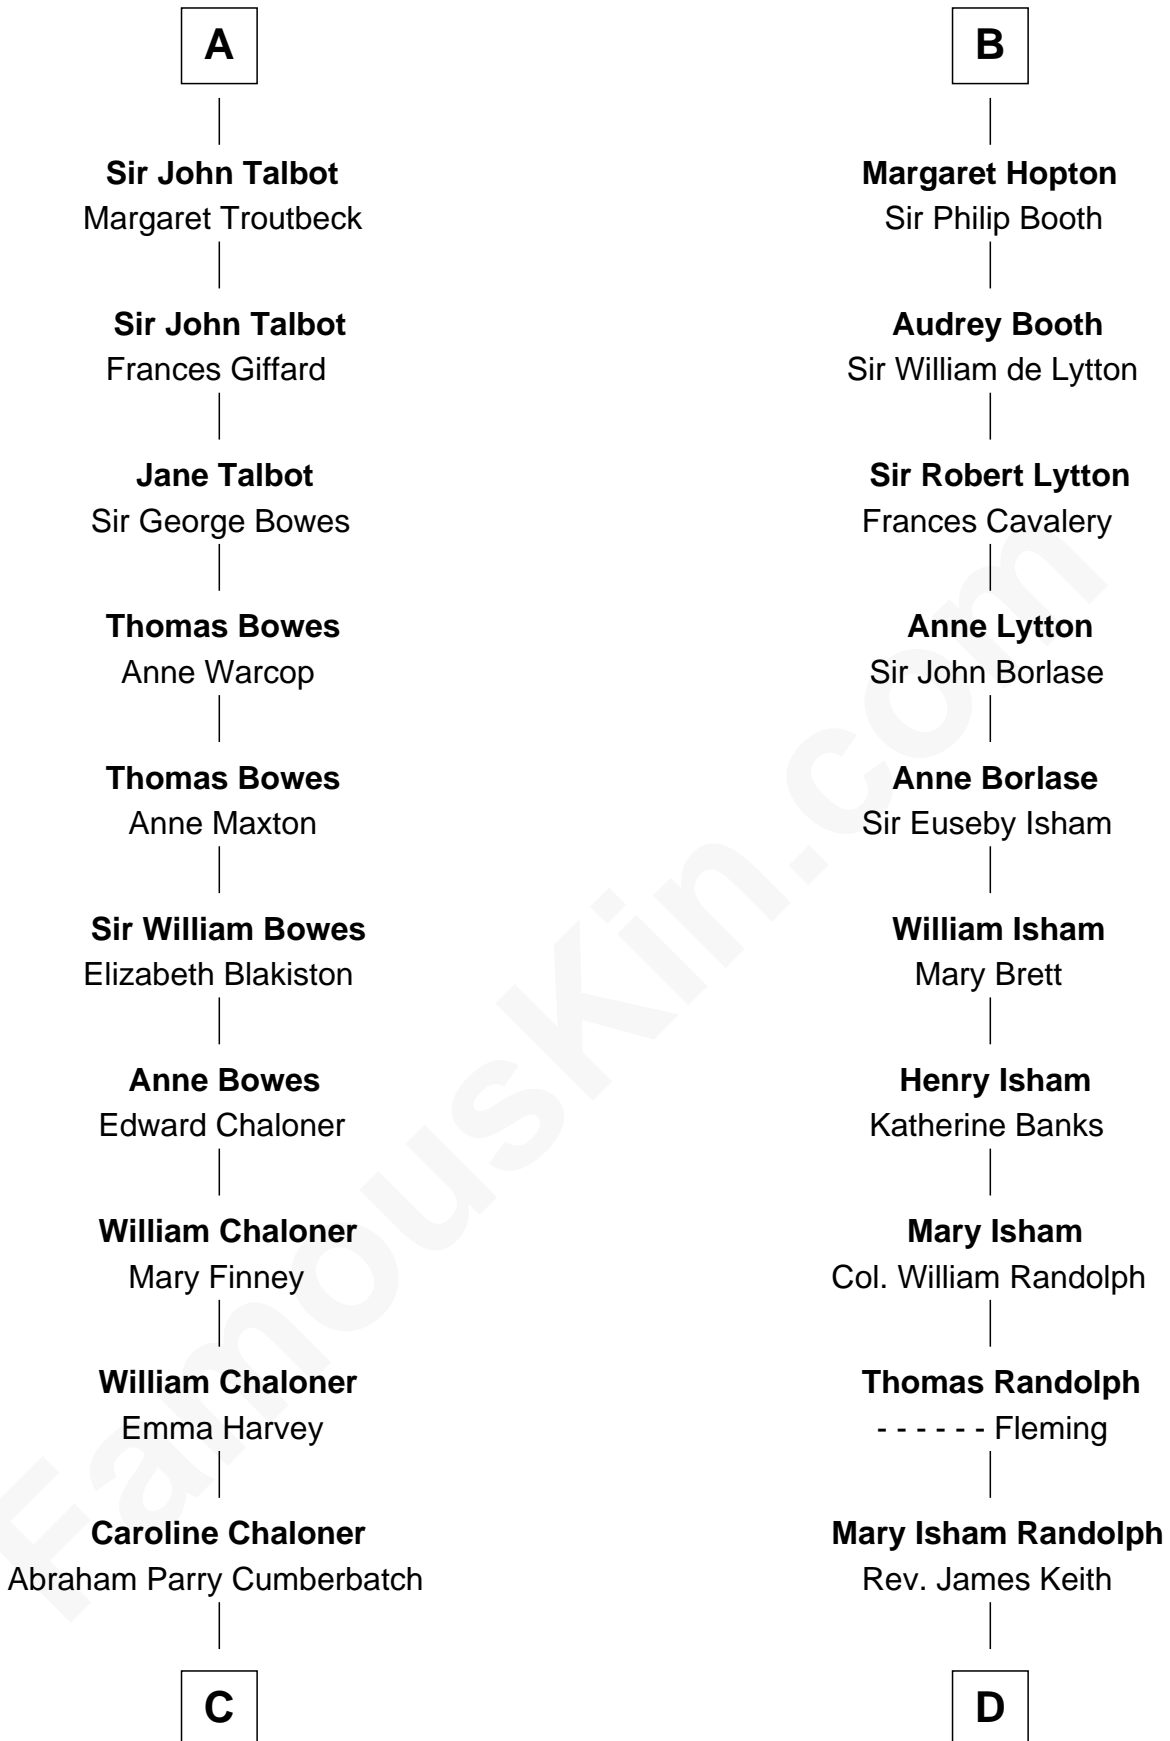

# FamousKin.com Relationship Chart of

**Benedict Cumberbatch**  
Movie, Television and Stage Actor

18th cousin 3 times removed of

**John Marshall**

4th Chief Justice of the U.S. Supreme Court

John de Vaux

**C**

**Robert William Cumberbatch**

Louisa Grace Hanson

**Henry Alfred Cumberbatch**

Hélène Gertrude Rees

**Henry Carlton Cumberbatch**

Pauline Ellen Laing Congdon

**Timothy Carlton Congdon Cumberbatch**

Wanda Ventham

**Benedict Cumberbatch**

*Movie, Television and Stage Actor*

**D**

**Mary Randolph Keith**

Col. Thomas Marshall

**John Marshall**

*U.S. Supreme Court Chief Justice*

FamousKin.com