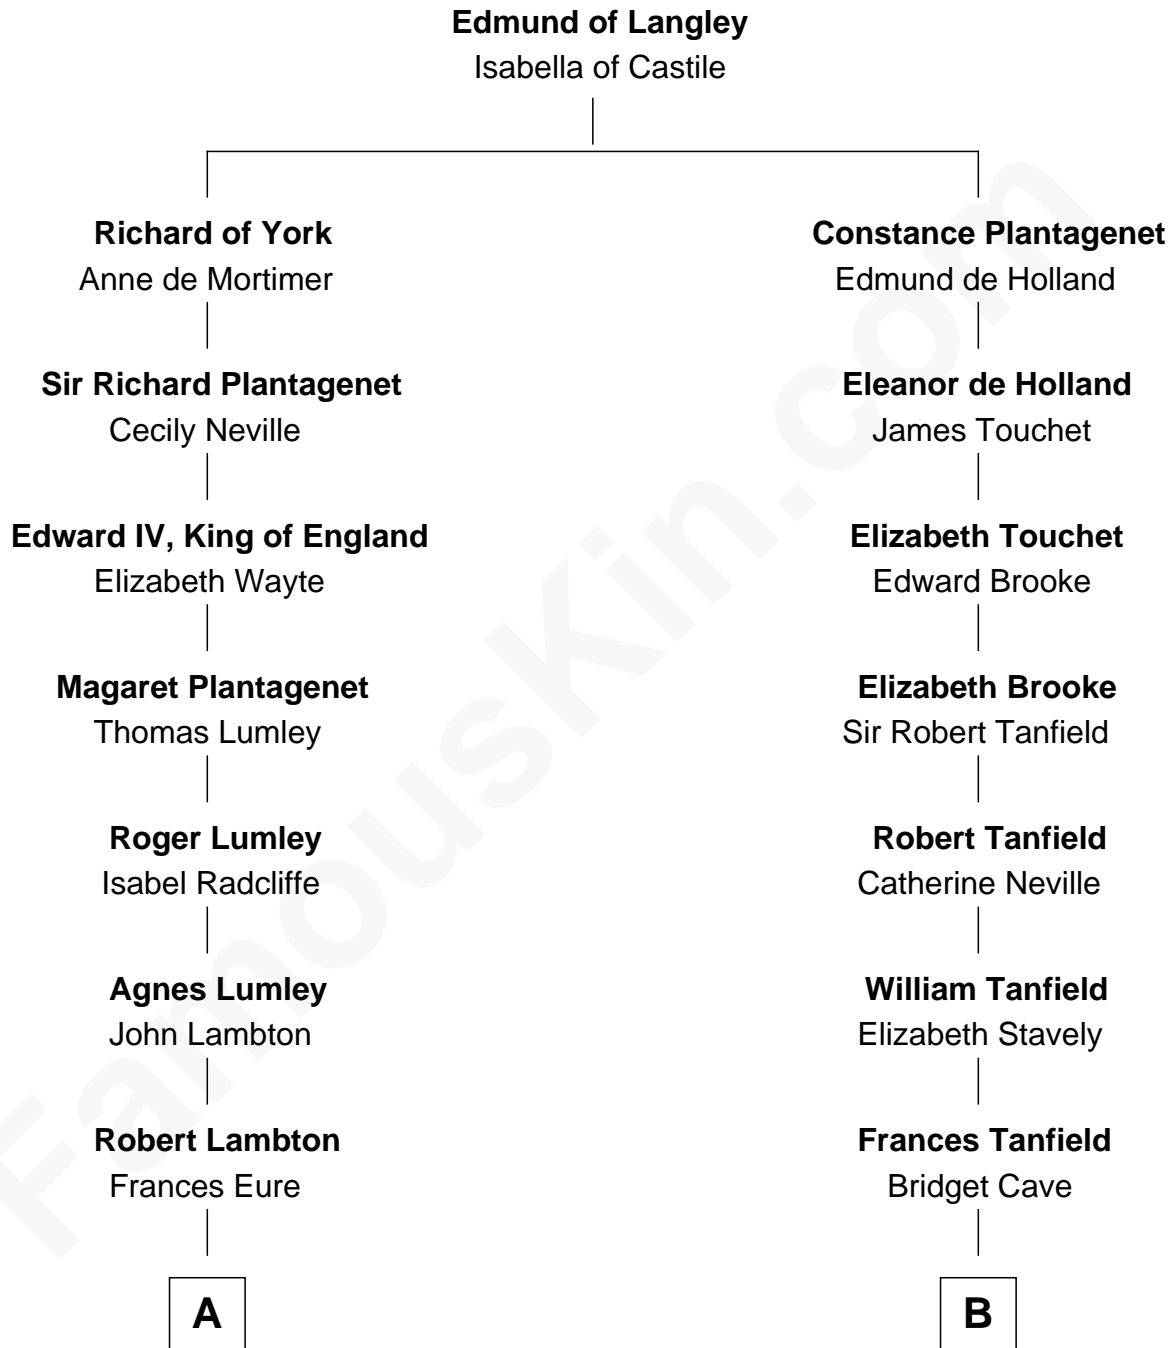

FamousKin.com Relationship Chart of

Benedict Cumberbatch
Movie, Television and Stage Actor

15th cousin 4 times removed of

John Marshall

4th Chief Justice of the U.S. Supreme Court

C

Henry Carlton Cumberbatch

Pauline Ellen Laing Congdon

Timothy Carlton Congdon Cumberbatch

Wanda Ventham

Benedict Cumberbatch

Movie, Television and Stage Actor

FamousKin.com