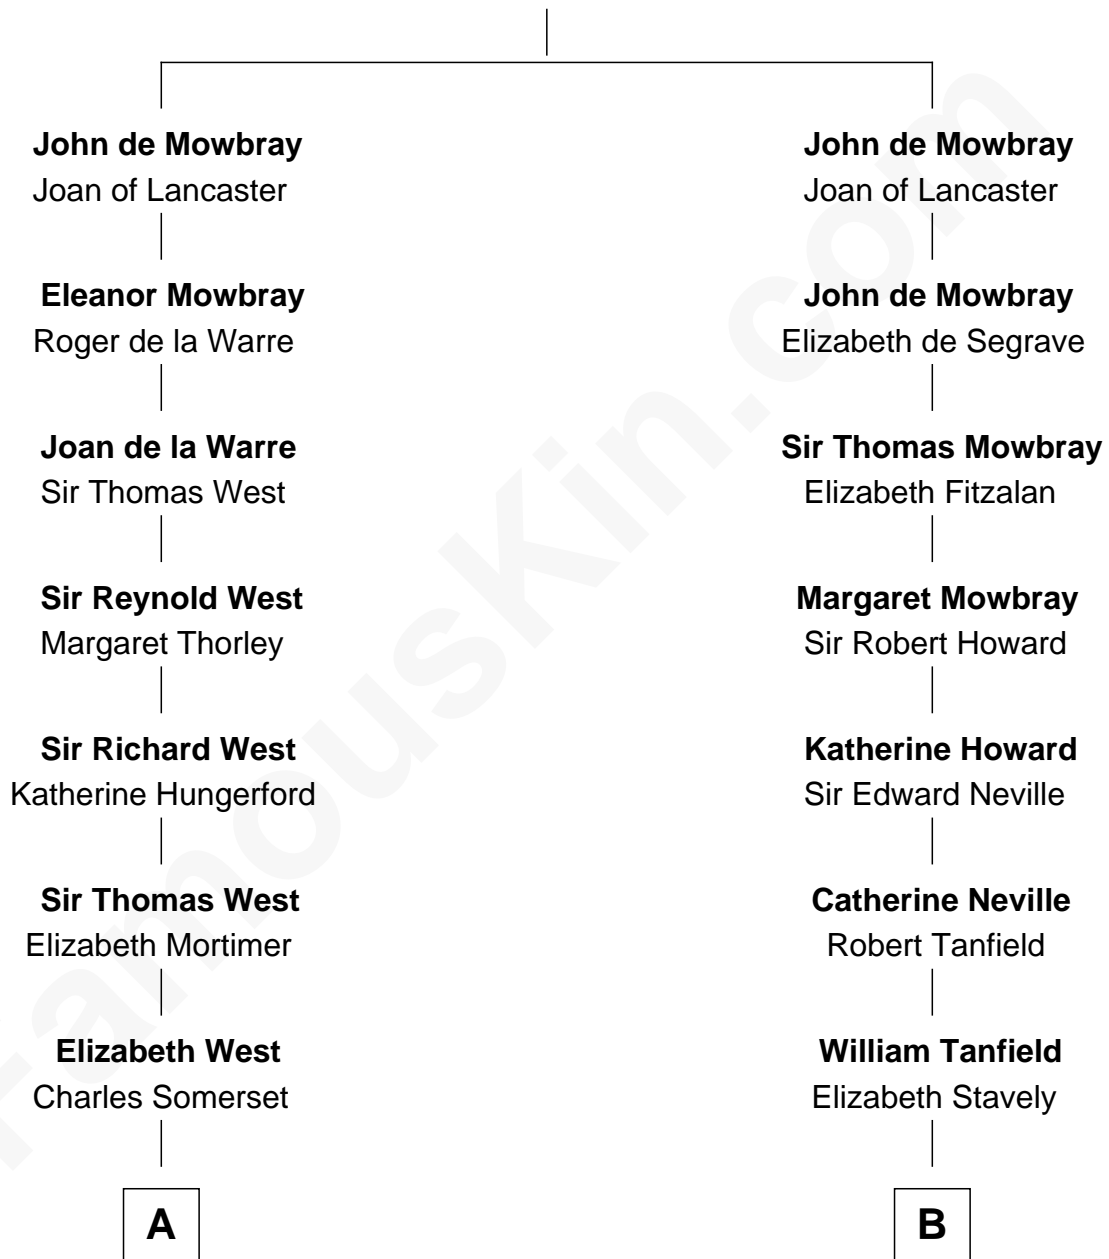

FamousKin.com

Relationship Chart of

Benedict Cumberbatch

Movie, Television and Stage Actor

16th cousin 5 times removed of

John Marshall

4th Chief Justice of the U.S. Supreme Court

Sir John de Mowbray

Aline de Braiose

C

Robert William Cumberbatch

Louisa Grace Hanson

Henry Alfred Cumberbatch

Hélène Gertrude Rees

Henry Carlton Cumberbatch

Pauline Ellen Laing Congdon