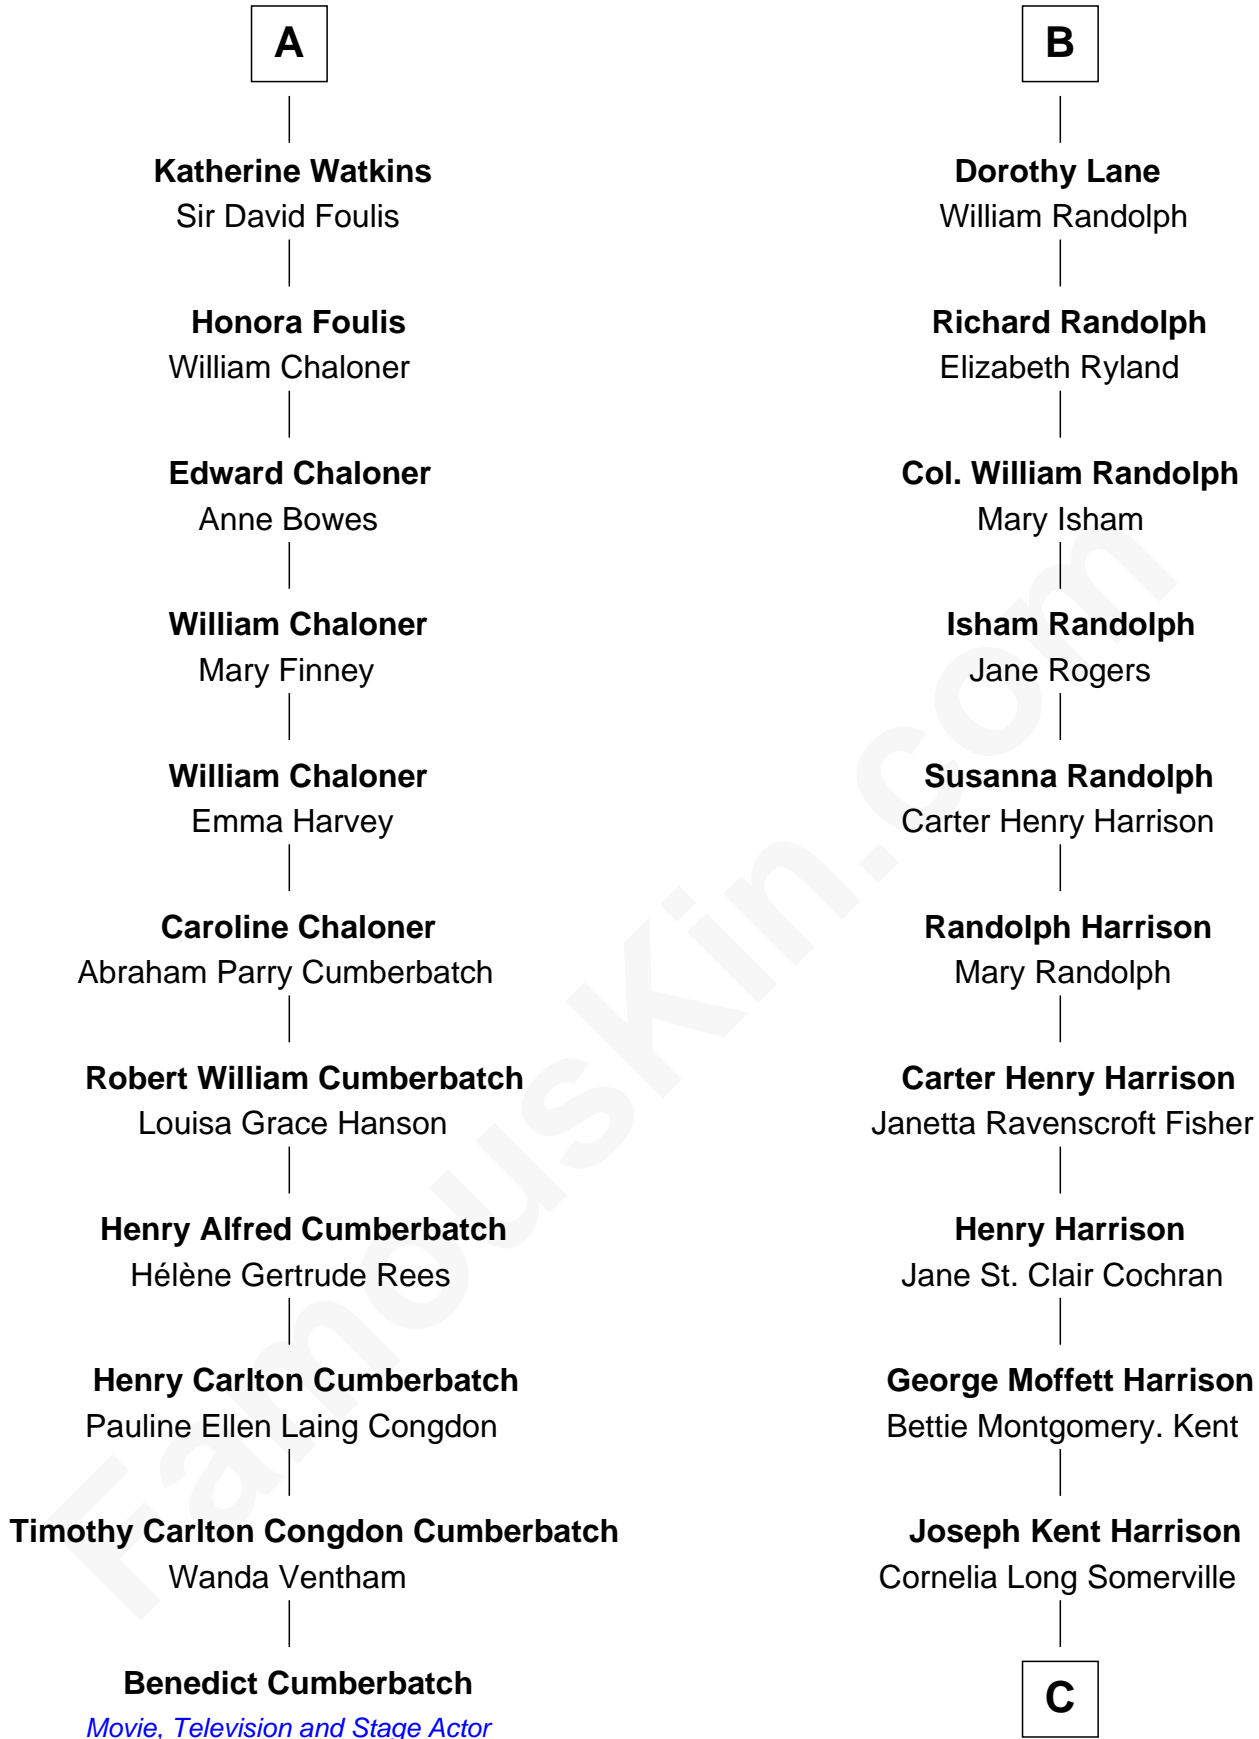

FamousKin.com Relationship Chart of

Benedict Cumberbatch
Movie, Television and Stage Actor

17th cousin 2 times removed of

Edward Norton
Movie Actor

Sir John Howard
Alice Tendring

C

Betty Kent Harrison
Edward Mower Norton

Edward Mower Norton
Lydia Robinson Rouse

Edward Norton
Movie Actor

FamousKin.com