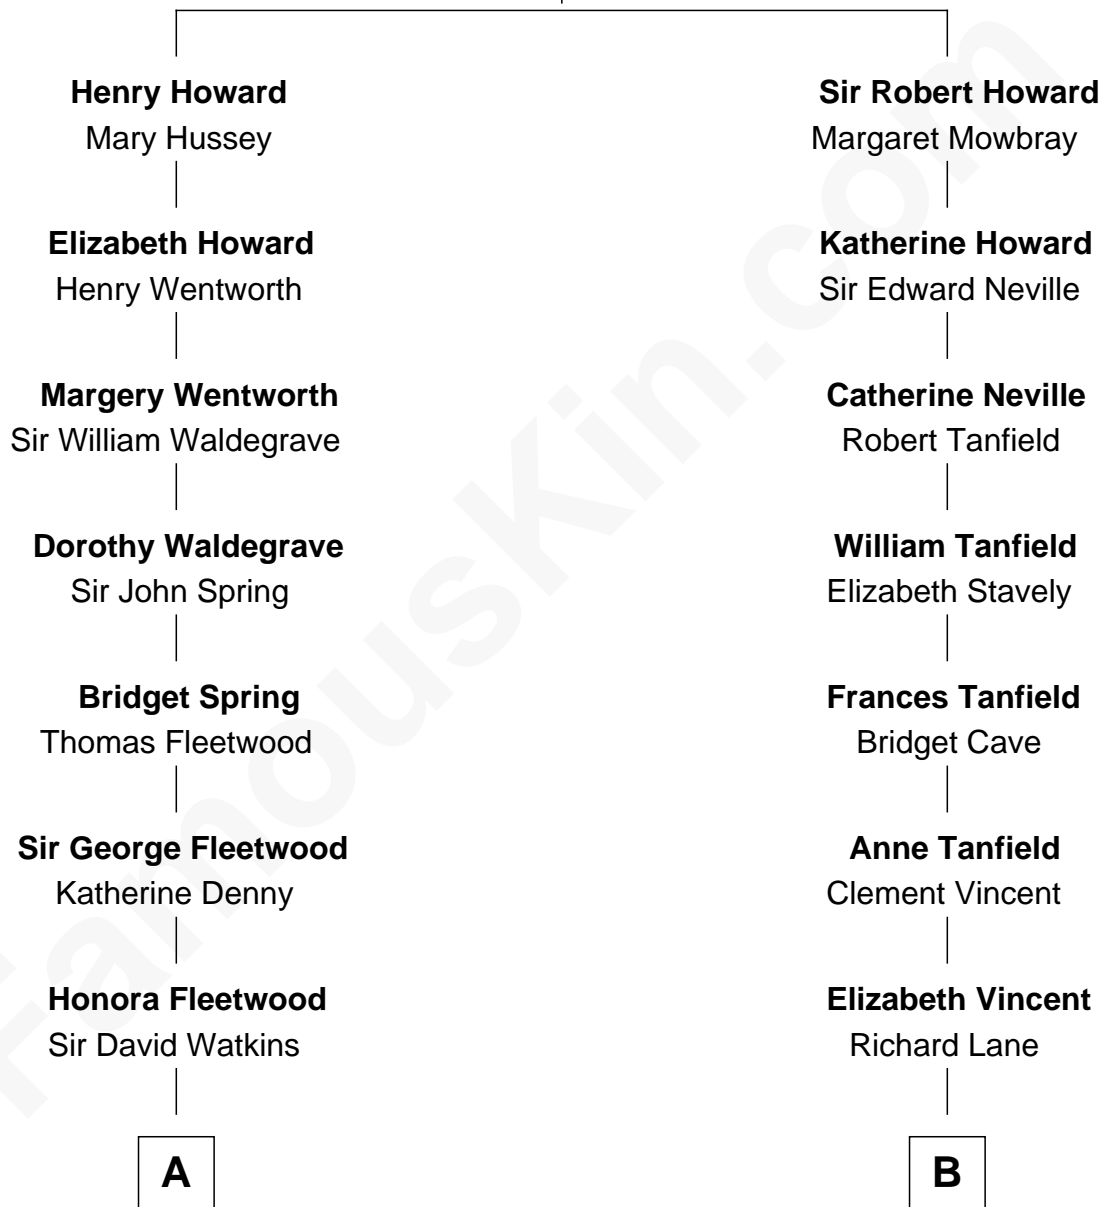

FamousKin.com Relationship Chart of

Benedict Cumberbatch
Movie, Television and Stage Actor

17th cousin 2 times removed of

Edward Norton
Movie Actor

Sir John Howard
Alice Tendring

C

Betty Kent Harrison
Edward Mower Norton

Edward Mower Norton
Lydia Robinson Rouse

Edward Norton
Movie Actor

FamousKin.com